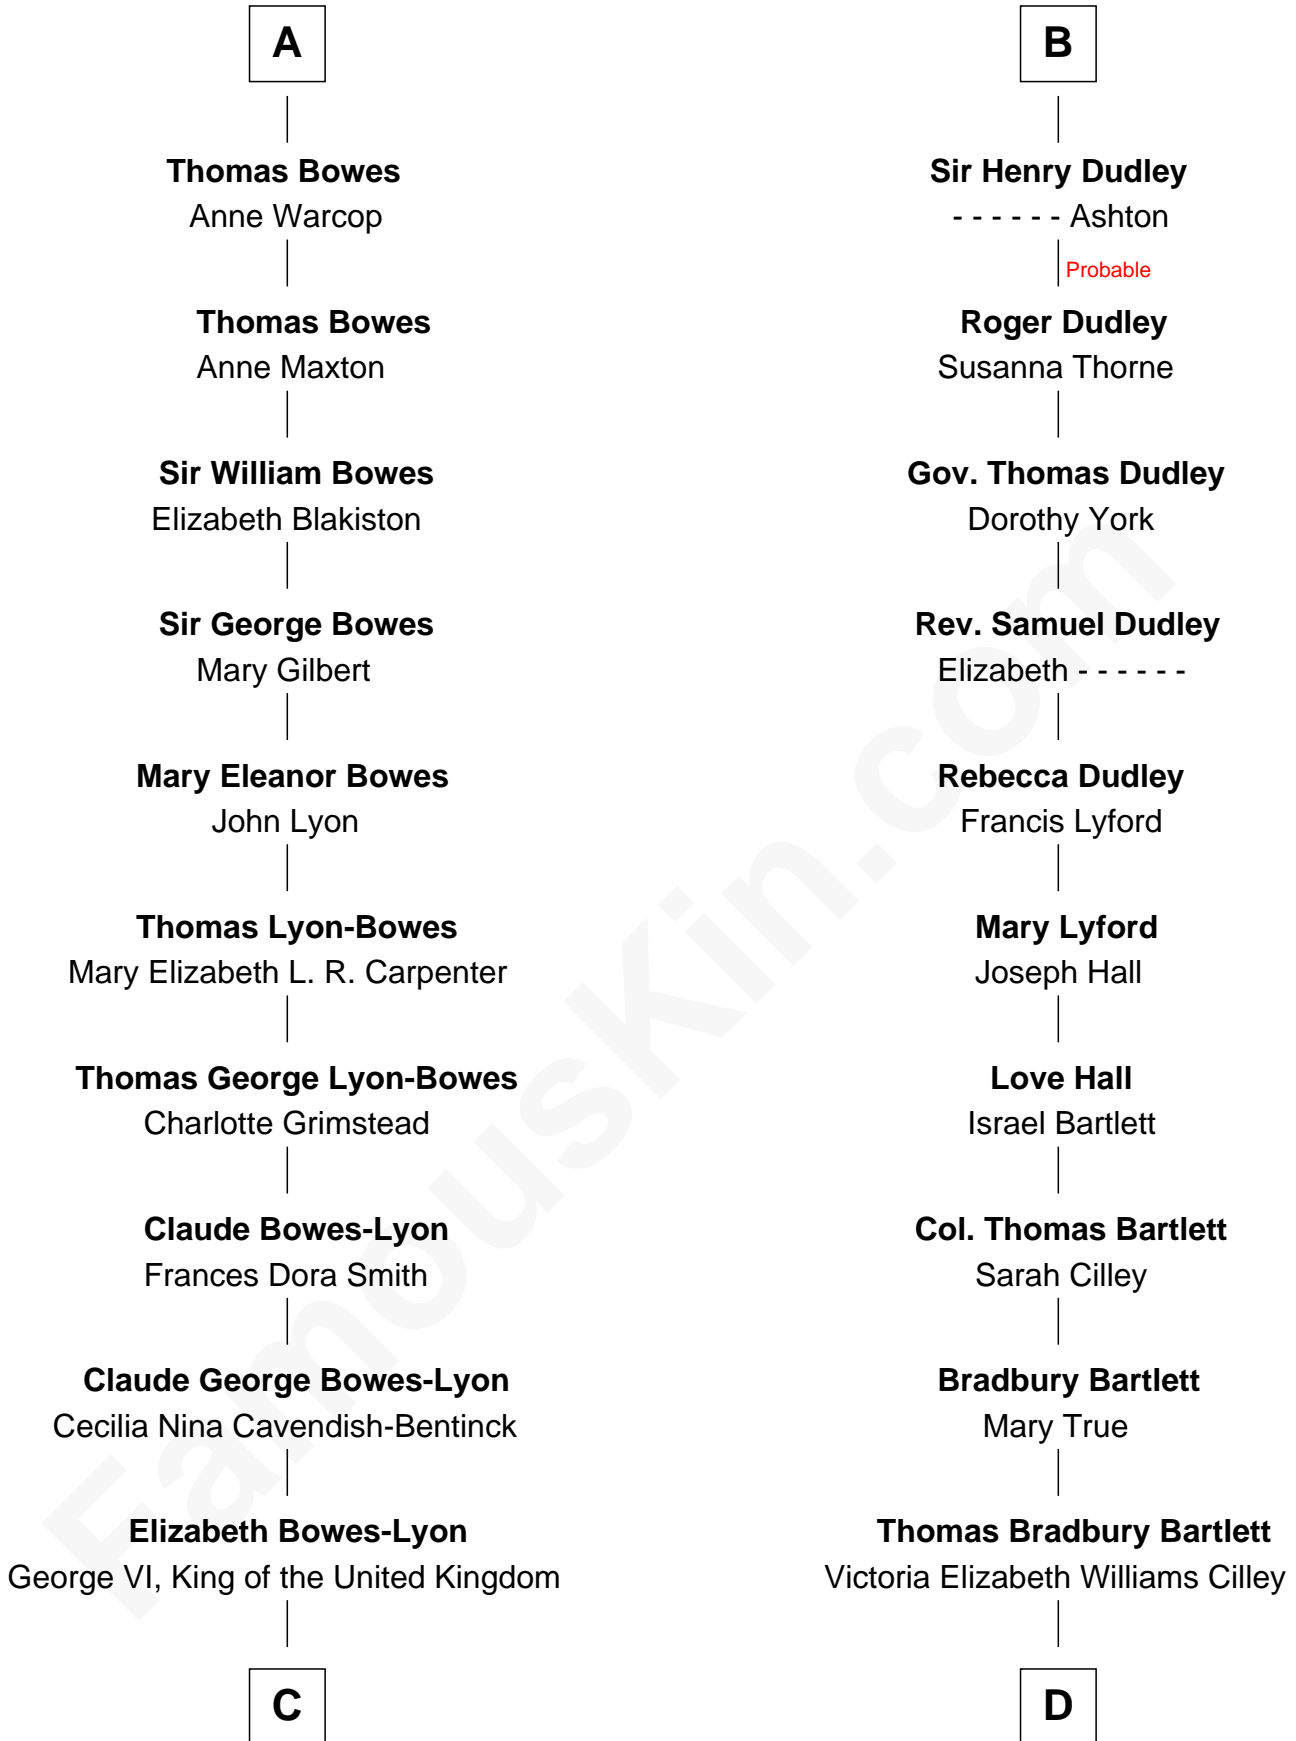

# FamousKin.com Relationship Chart of

**Prince Harry**  
*Duke of Sussex*

19th cousin of

**Alan Shepard**

*Mercury and Apollo Astronaut*

**Edmund Fitzalan**  
Alice de Warenne

**Aline Fitzalan**  
Sir Roger le Strange

**Lucy le Strange**  
Sir William Willoughby

**Margery Willoughby**  
Sir William FitzHugh

**Maud FitzHugh**  
Sir William Bowes

**Sir Ralph Bowes**  
Margery Conyers

**Richard Bowes**  
Elizabeth Aske

**Sir George Bowes**  
Jane Talbot

**A**

**Richard Fitzalan**  
Eleanor Plantagenet

**Alice Fitzalan**  
Sir Thomas de Holand

**Eleanor Holand**  
Edward Cherleton

**Joyce Cherleton**  
Sir John Tiptoft

**Joyce Tiptoft**  
Sir Edmund Sutton

**Sir Edward Sutton**  
Cecily Willoughby

**Sir John Sutton**  
Cecily Grey

**B**

**C**

**Elizabeth II, Queen of the United Kingdom**

Prince Philip of Edinburgh

**Charles III, King of the United Kingdom**

Princess Diana Frances Spencer