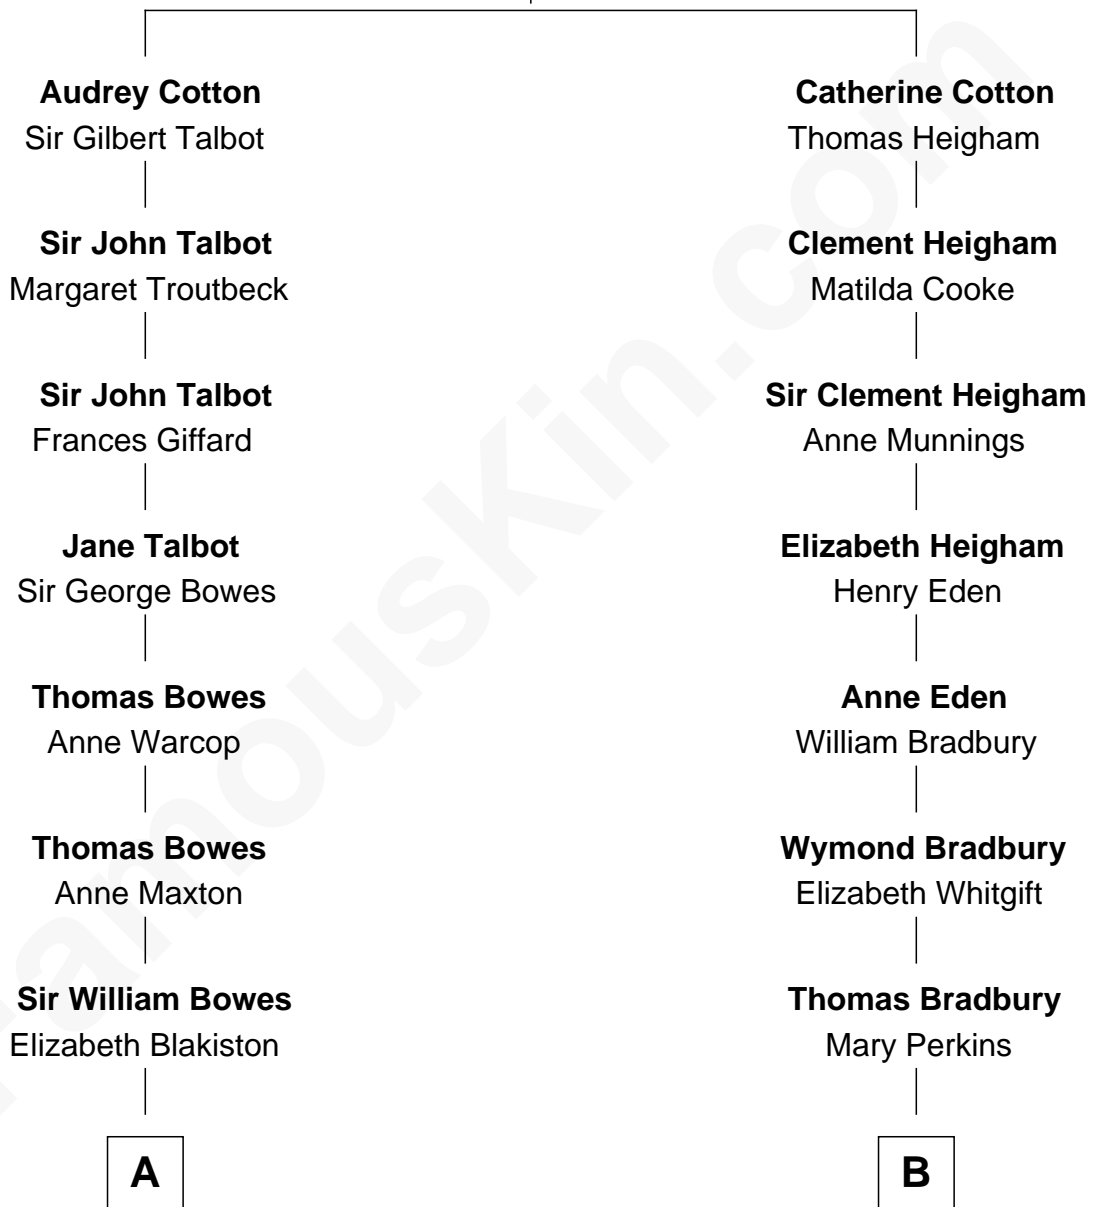

# FamousKin.com Relationship Chart of

**Prince Harry**  
*Duke of Sussex*

16th cousin of

**Alan Shepard**

*Mercury and Apollo Astronaut*

**William Cotton**  
Alice Abbott

**A**

**Sir George Bowes**

Mary Gilbert

**Mary Eleanor Bowes**

John Lyon

**Thomas Lyon-Bowes**

Mary Elizabeth L. R. Carpenter

**Thomas George Lyon-Bowes**

Charlotte Grimstead

**Claude Bowes-Lyon**

Frances Dora Smith

**Claude George Bowes-Lyon**

Cecilia Nina Cavendish-Bentinck

**Elizabeth Bowes-Lyon**

George VI, King of the United Kingdom

**Elizabeth II, Queen of the United Kingdom**

Prince Philip of Edinburgh