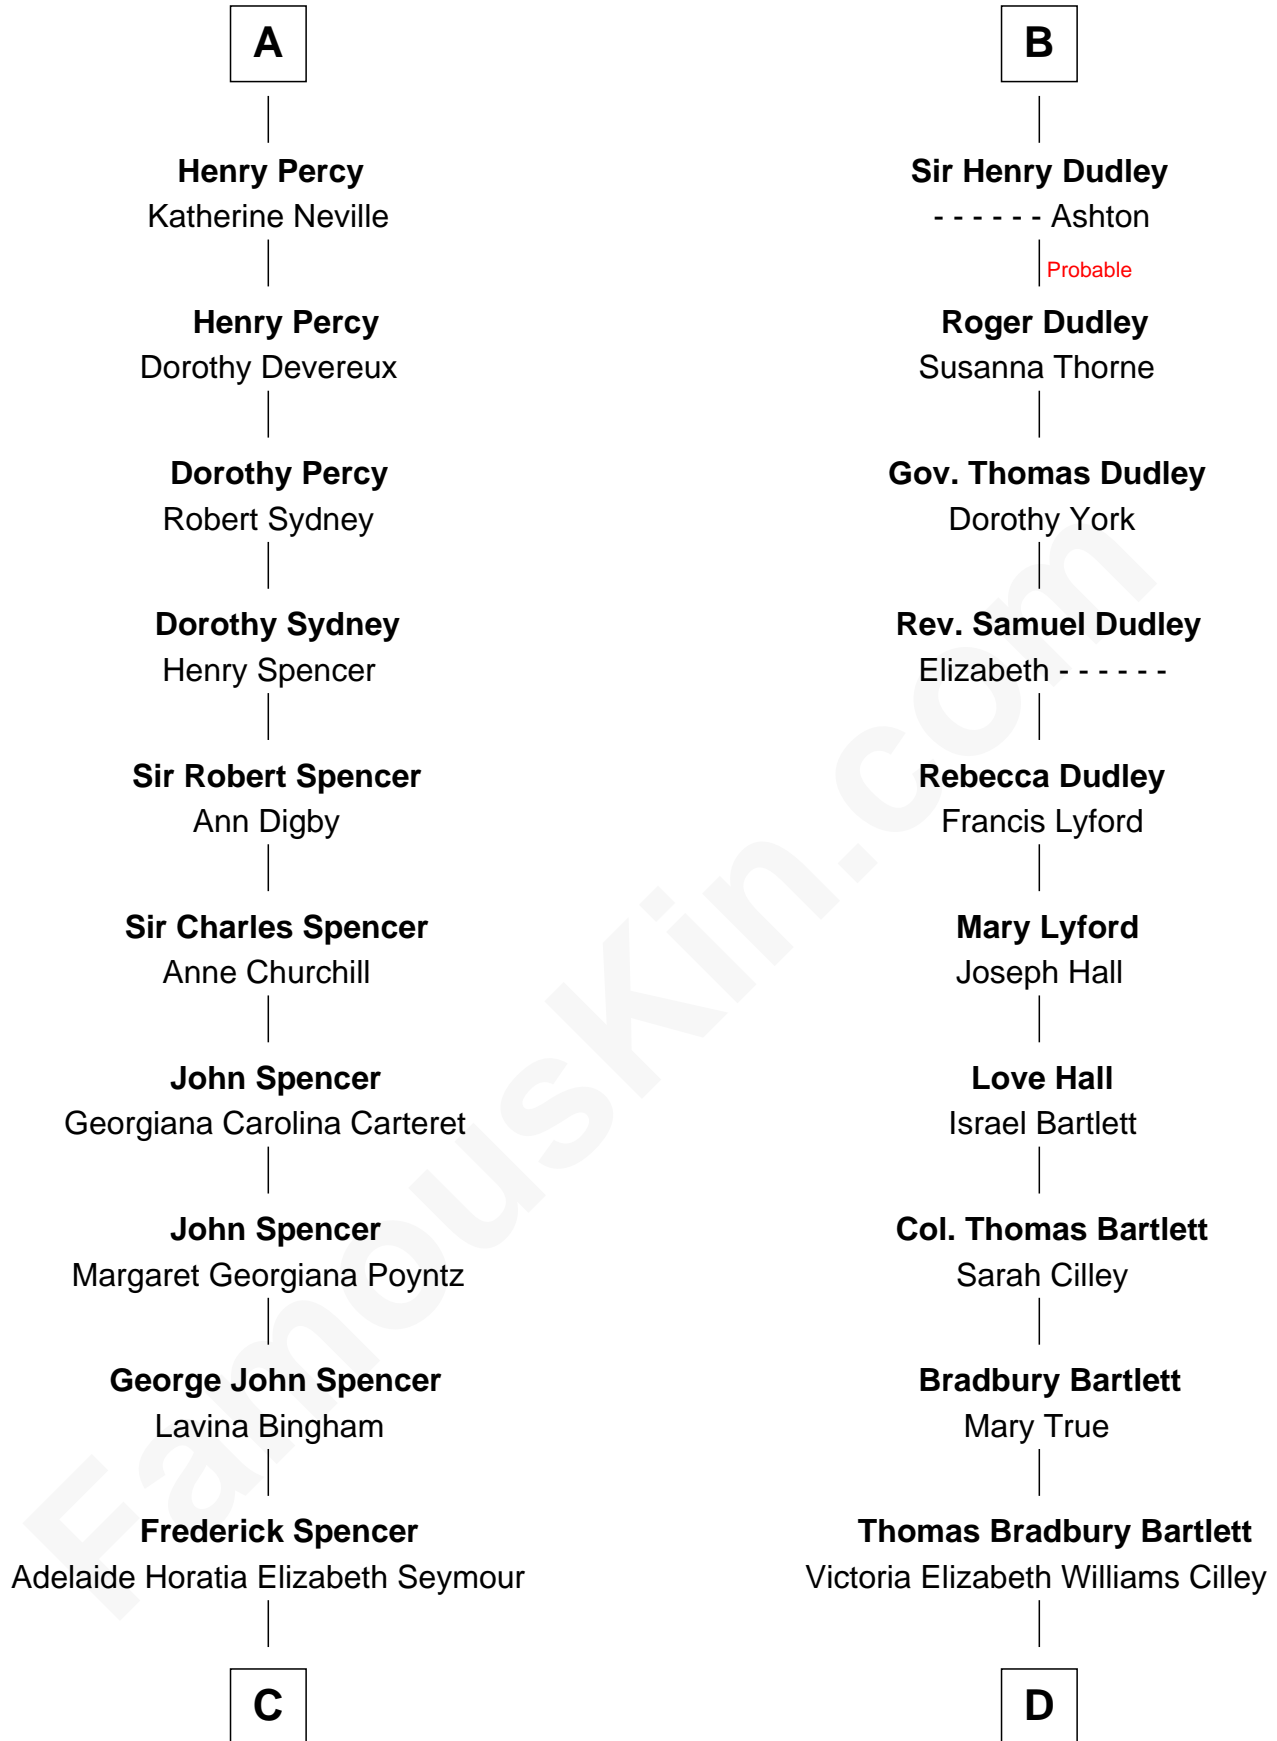

# FamousKin.com Relationship Chart of

**Prince Harry**  
*Duke of Sussex*

19th cousin 2 times removed of

**Alan Shepard**  
*Mercury and Apollo Astronaut*

**Edmund of Woodstock**  
Margaret Wake

**C**

**Charles Robert Spencer**

Margaret Baring

**Albert Edward John Spencer**

Cynthia Elinor Beatrix Hamilton

**Edward John Spencer**

Frances Ruth Burke Roche

**Princess Diana Frances Spencer**

Charles III, King of the United Kingdom

**Prince Harry**

*Duke of Sussex*

**D**

**Annie Elizabeth Bartlett**

Frederick Johnson Shepard

**Alan Bartlett Shepard**

Pauline Renza Emerson

**Alan Shepard**

*Mercury and Apollo Astronaut*