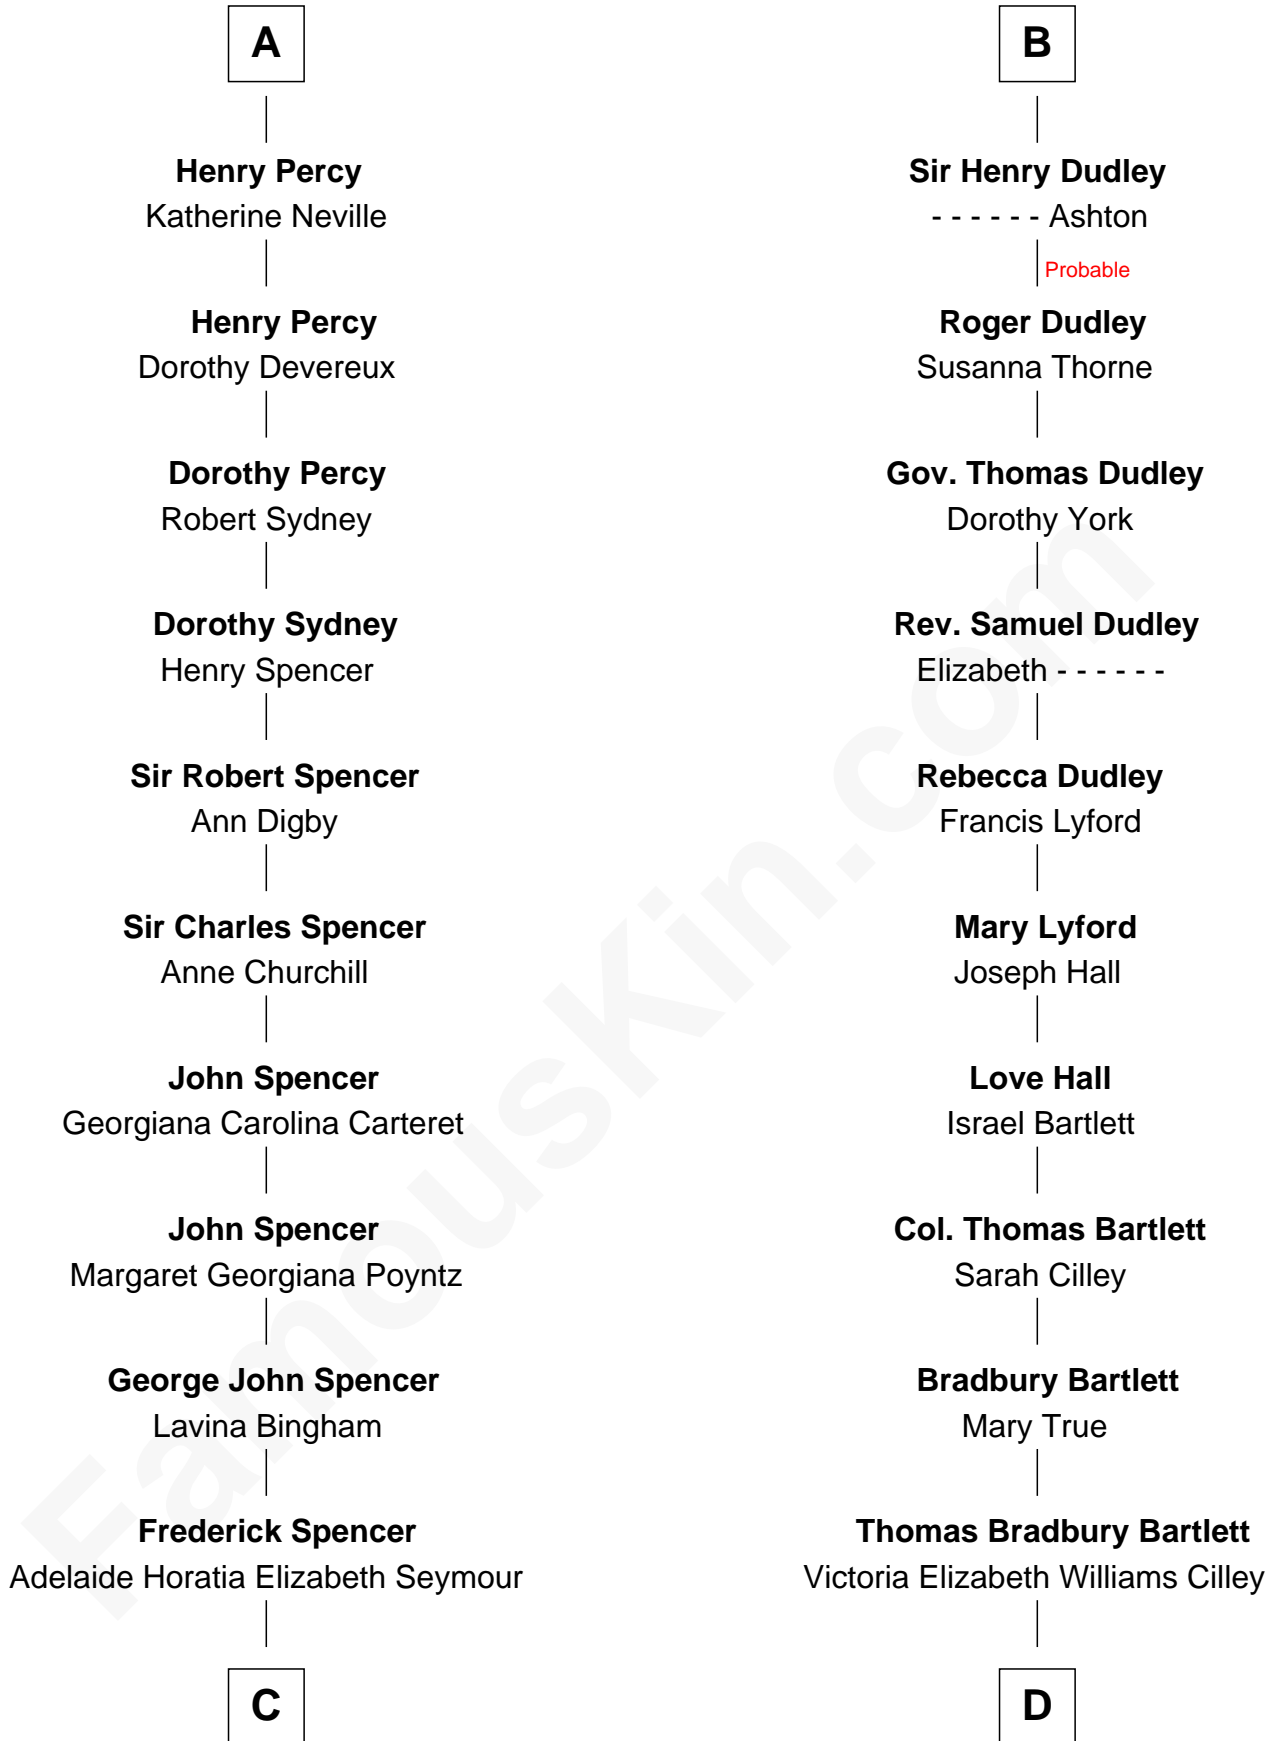

FamousKin.com Relationship Chart of

Prince Harry
Duke of Sussex

19th cousin 2 times removed of

Alan Shepard
Mercury and Apollo Astronaut

Sir Robert de Holland
Maude la Zouche

C

Charles Robert Spencer

Margaret Baring

Albert Edward John Spencer

Cynthia Elinor Beatrix Hamilton

Edward John Spencer

Frances Ruth Burke Roche

Princess Diana Frances Spencer

Charles III, King of the United Kingdom

Prince Harry

Duke of Sussex