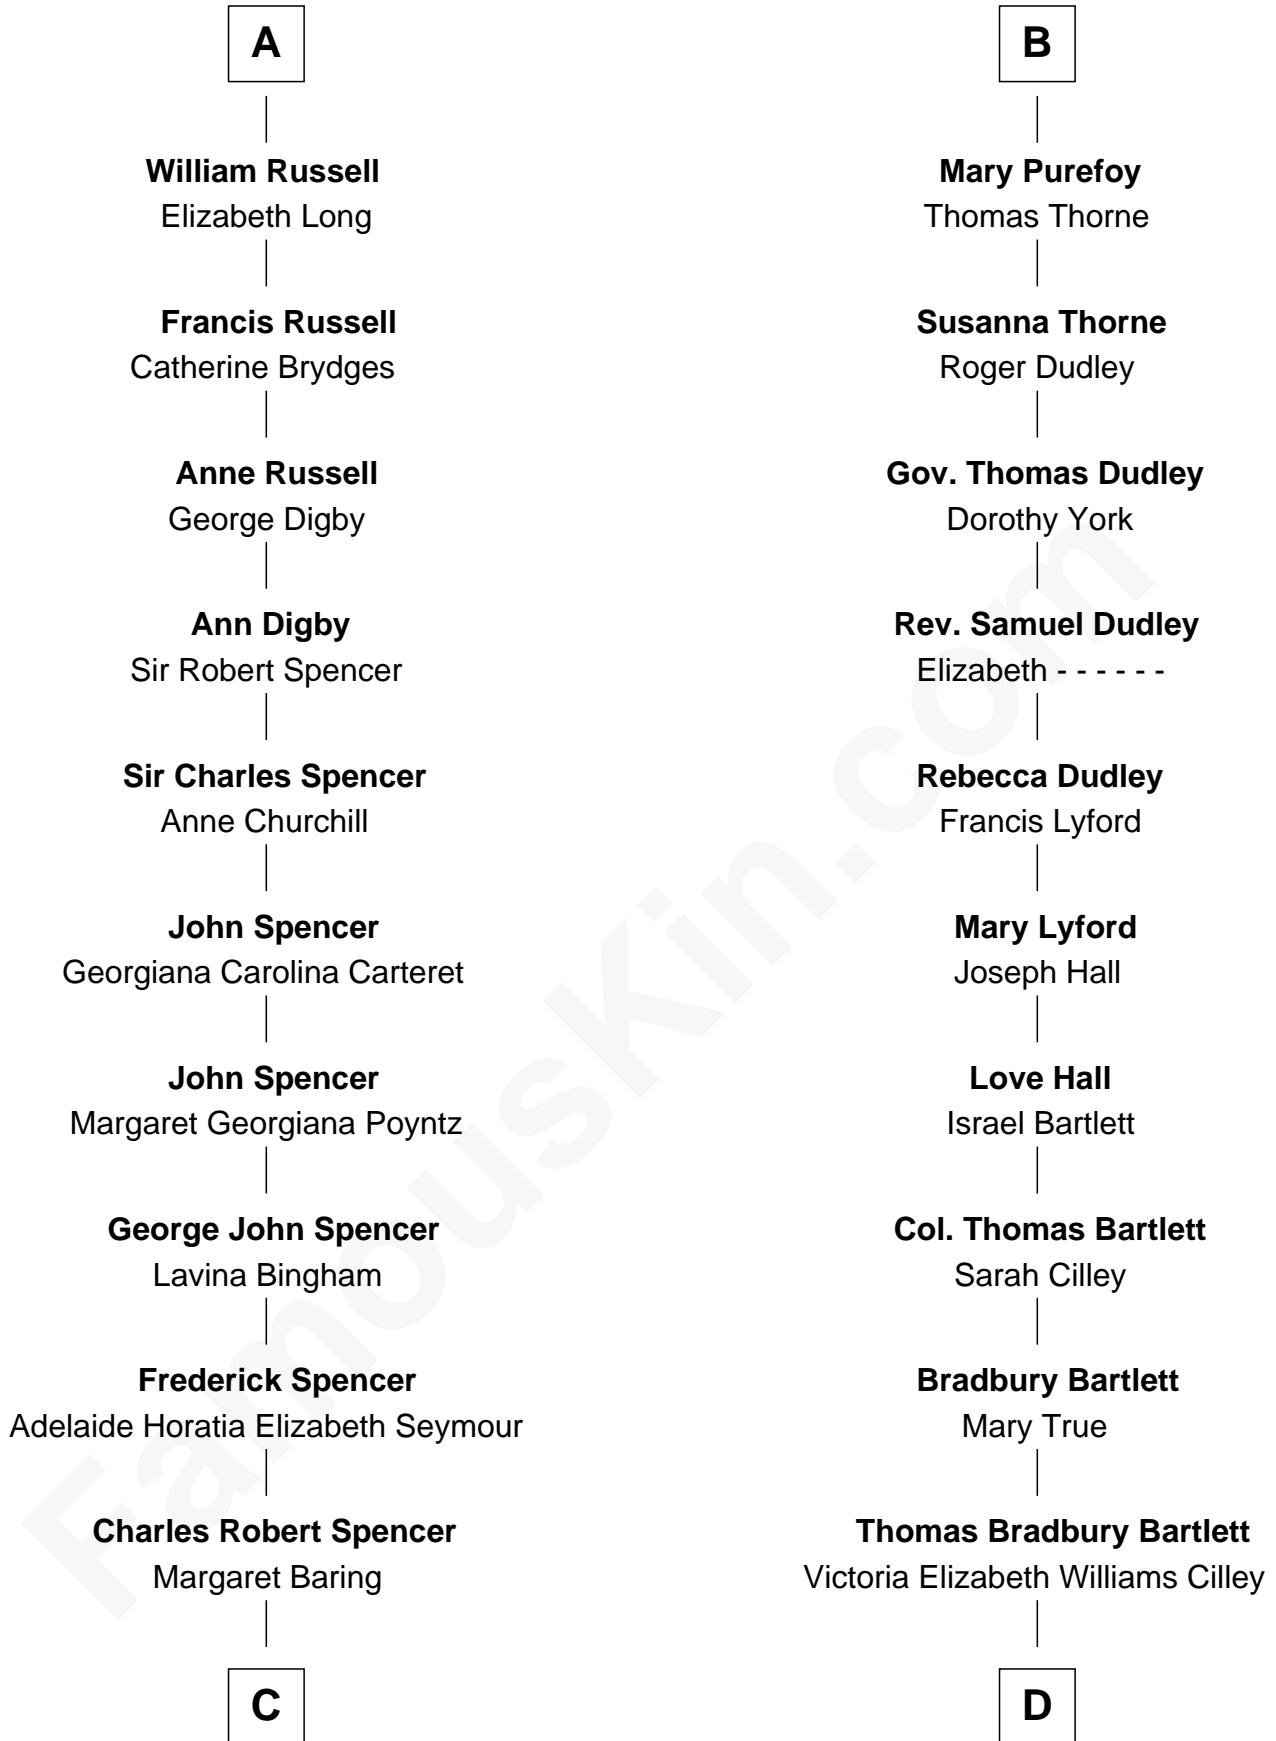

FamousKin.com Relationship Chart of

Prince Harry
Duke of Sussex

19th cousin 1 time removed of

Alan Shepard
Mercury and Apollo Astronaut

Sir John Howard
Alice de Bois

C

Albert Edward John Spencer
Cynthia Elinor Beatrix Hamilton

Edward John Spencer
Frances Ruth Burke Roche

Princess Diana Frances Spencer
Charles III, King of the United Kingdom

Prince Harry
Duke of Sussex

D

Annie Elizabeth Bartlett
Frederick Johnson Shepard

Alan Bartlett Shepard
Pauline Renza Emerson