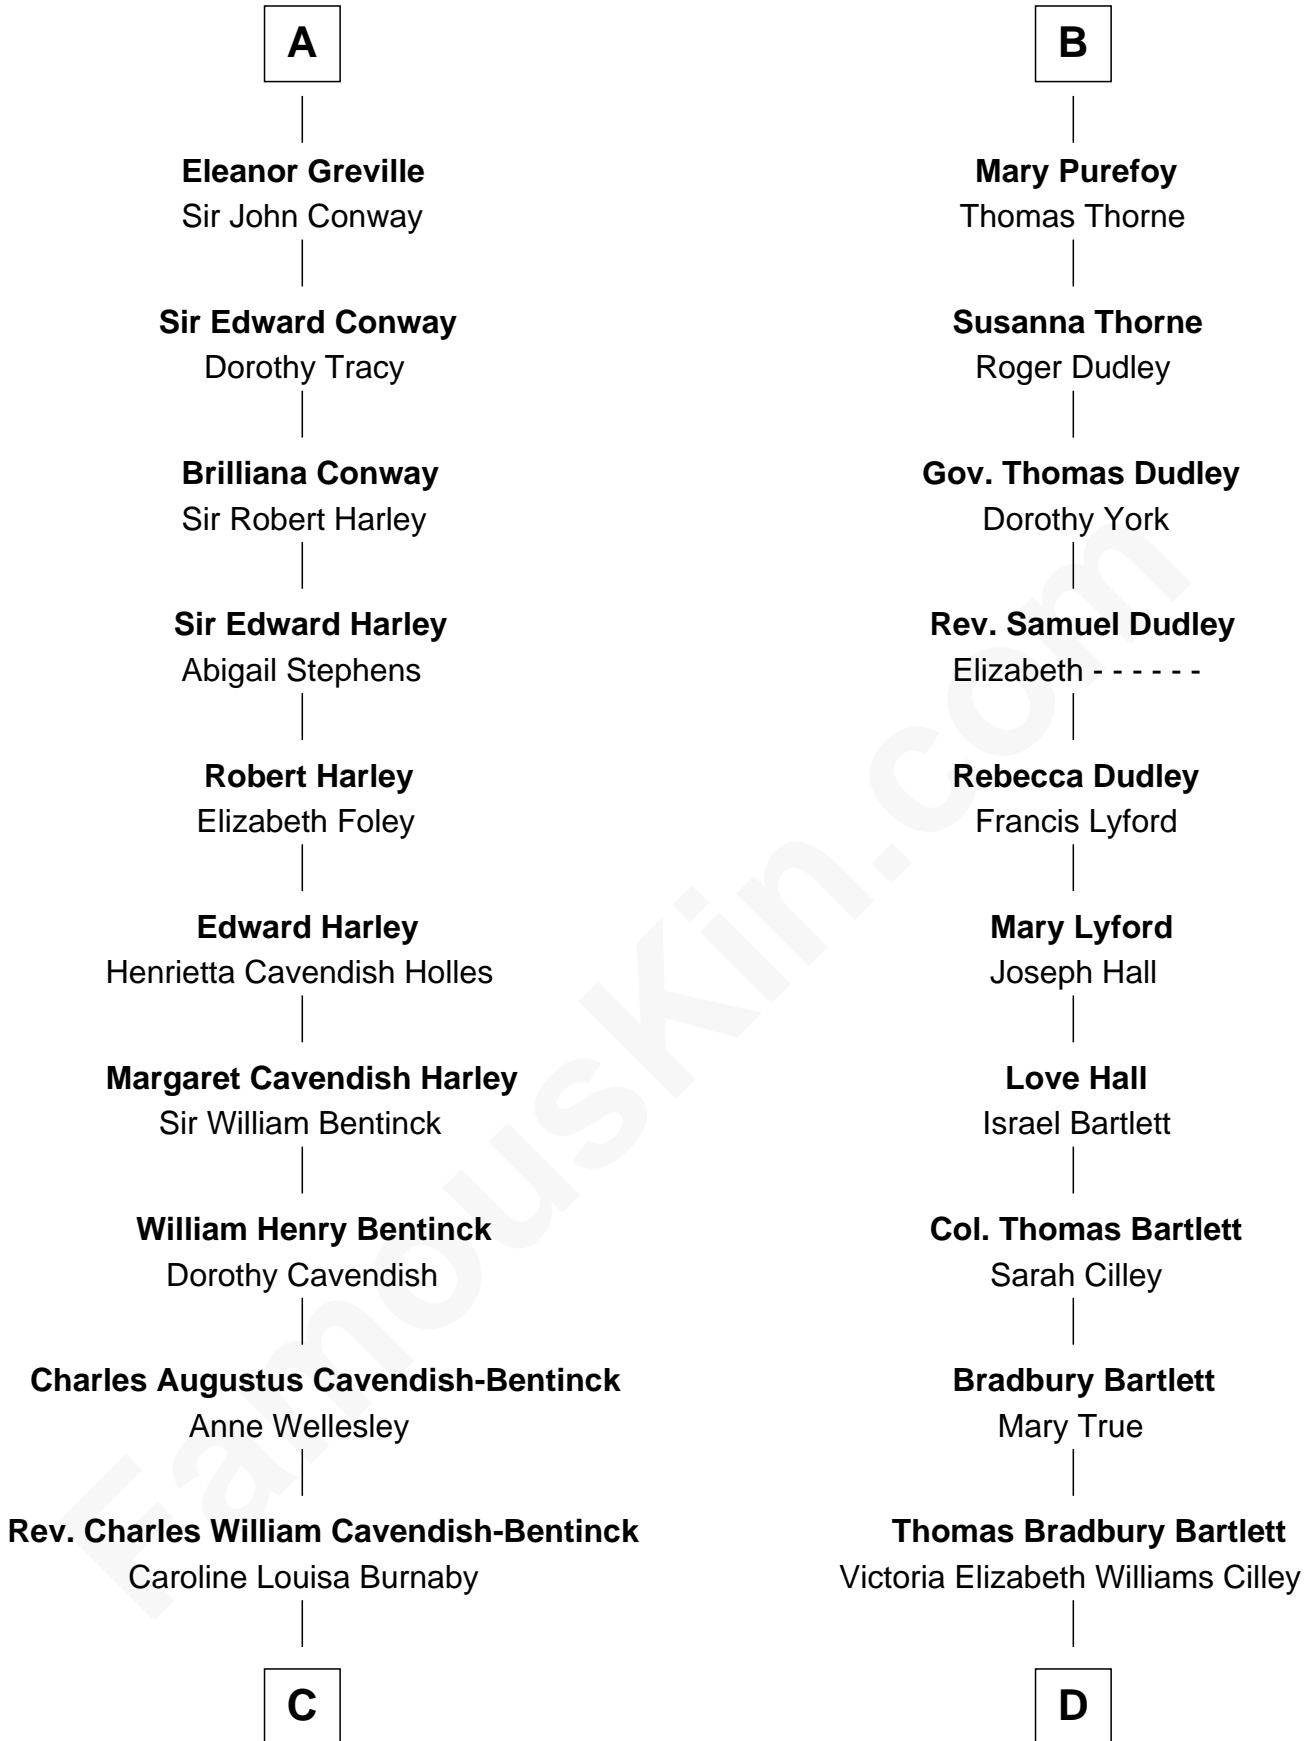

FamousKin.com Relationship Chart of

Prince Harry
Duke of Sussex

19th cousin 2 times removed of

Alan Shepard
Mercury and Apollo Astronaut

Sir Hugh de Meynell
Alice de Audley

Isabel de Meynell
Sir Thomas de Shirley

Sir Hugh Shirley
Beatrice Brewes

Sir Ralph Shirley
Joan Basset

Beatrice Shirley
John Brome

Isabel Brome
John Denton

Anne Denton
Sir Edward Greville

Sir Fulk Greville
Elizabeth Willoughby

A

Isabel de Meynell
Sir Thomas de Shirley

Sir Hugh Shirley
Beatrice Brewes

Sir Ralph Shirley
Joan Basset

Beatrice Shirley
John Brome

Isabel Brome
John Denton

Alice Denton
Nicholas Purefoy

Edward Purefoy
Anne Fettiplace

B

C

Cecilia Nina Cavendish-Bentinck

Claude George Bowes-Lyon

Elizabeth Bowes-Lyon

George VI, King of the United Kingdom

Elizabeth II, Queen of the United Kingdom

Prince Philip of Edinburgh

Charles III, King of the United Kingdom