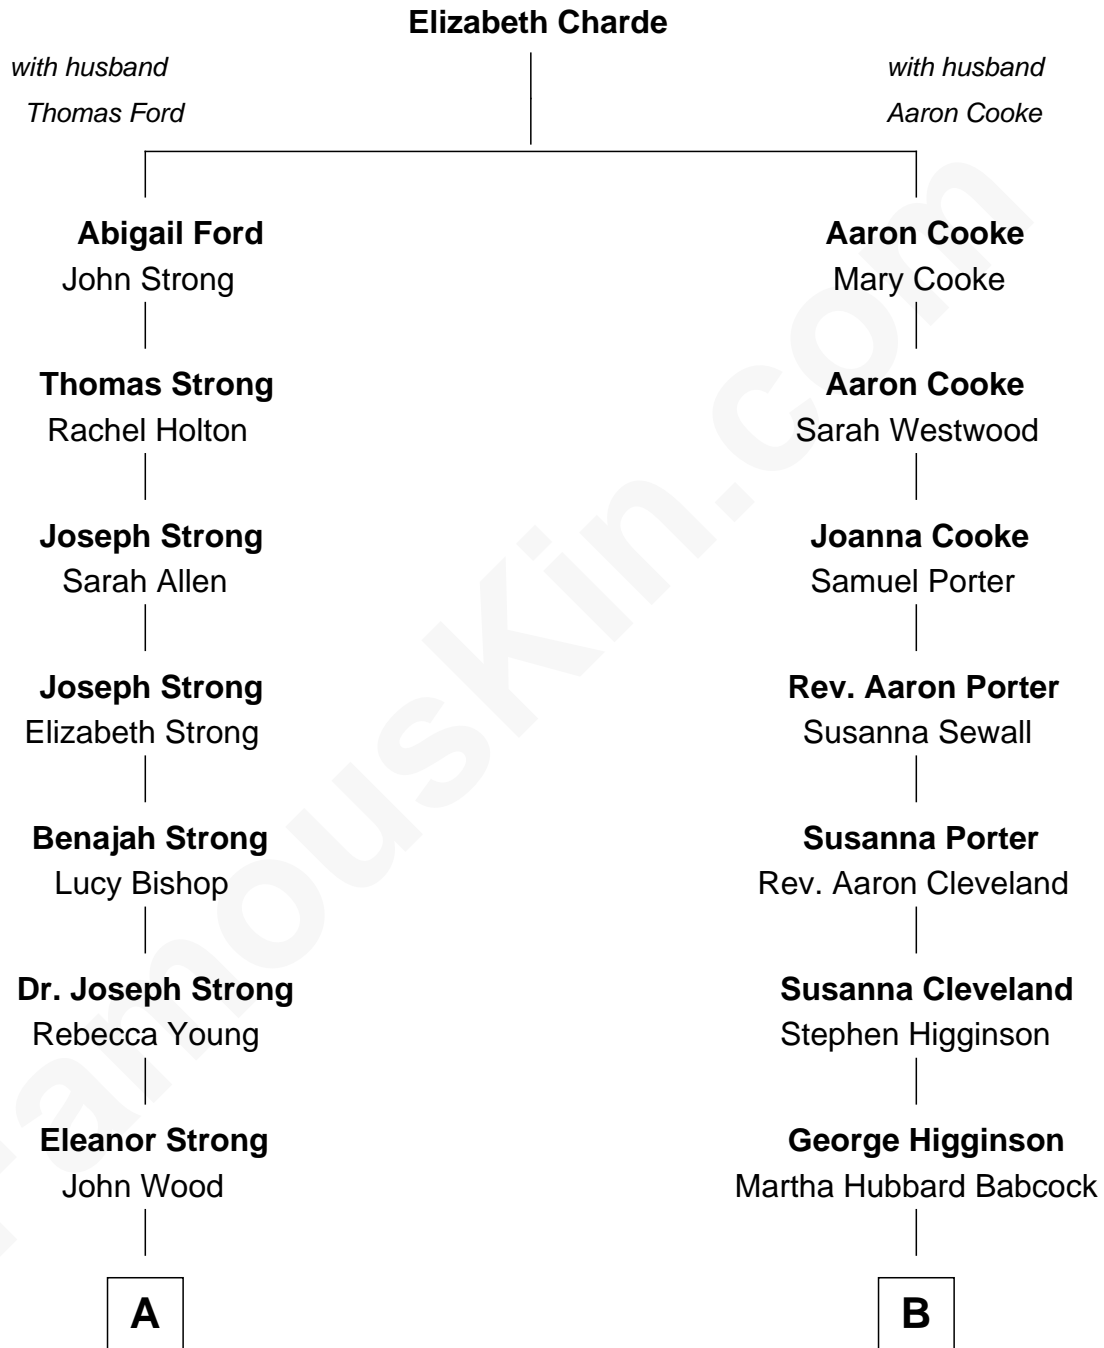

# FamousKin.com Relationship Chart of

**Prince Harry**  
*Duke of Sussex*

8th cousin 4 times removed of

**Henry Lee Higginson**

*Founder of the Boston Symphony Orchestra*

**A**

**Ellen Wood**  
Franklin H. Work

**Frances Eleanor Work**  
James Boothby Burke Roche

**Edmund Maurice Burke Roche**  
Ruth Sylvia Gill

**Frances Ruth Burke Roche**  
Edward John Spencer

**Princess Diana Frances Spencer**  
Charles III, King of the United Kingdom