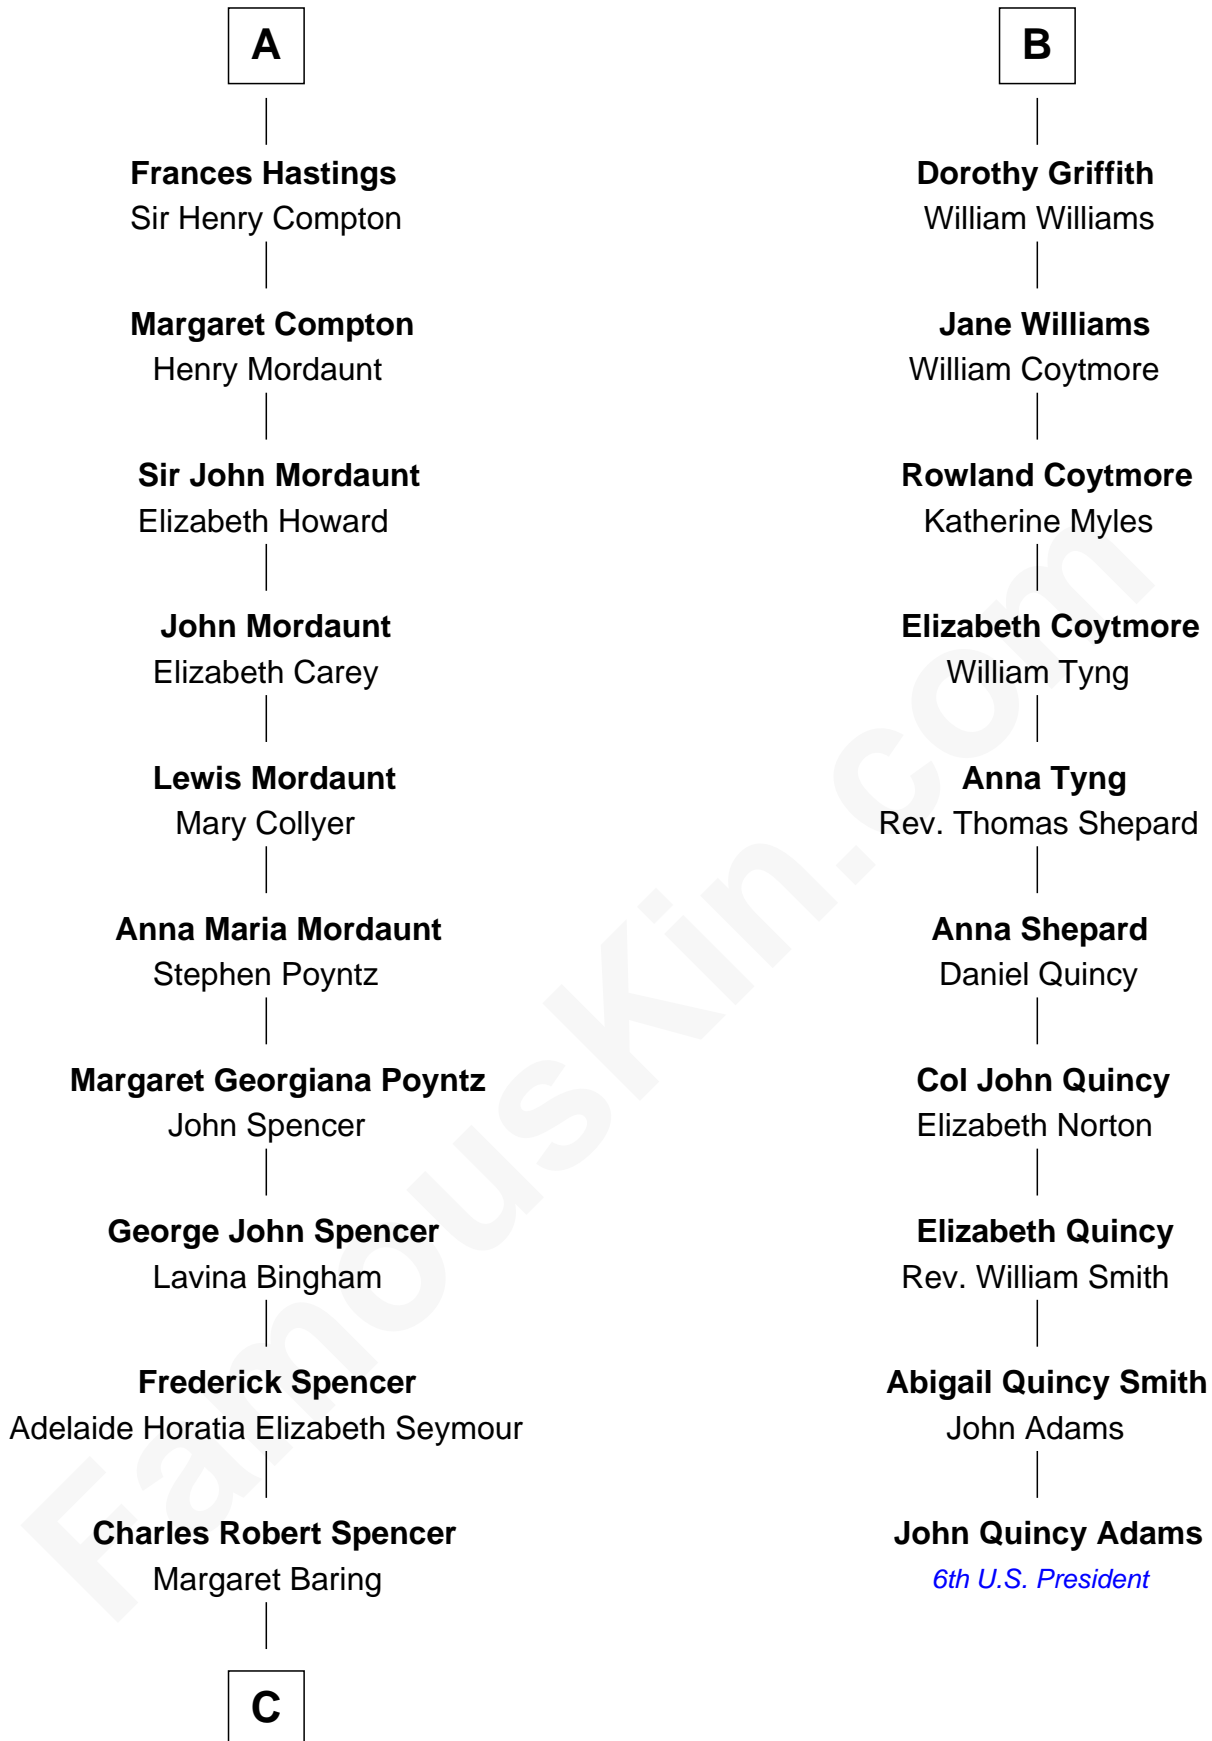

## Relationship Chart of

### Prince Harry

*Duke of Sussex*

16th cousin 4 times removed of

**John Quincy Adams**  
*6th U.S. President*

**C**

—  
**Albert Edward John Spencer**

Cynthia Elinor Beatrix Hamilton

—  
**Edward John Spencer**

Frances Ruth Burke Roche

—  
**Princess Diana Frances Spencer**

Charles III, King of the United Kingdom

—  
**Prince Harry**

*Duke of Sussex*

FamousKin.com