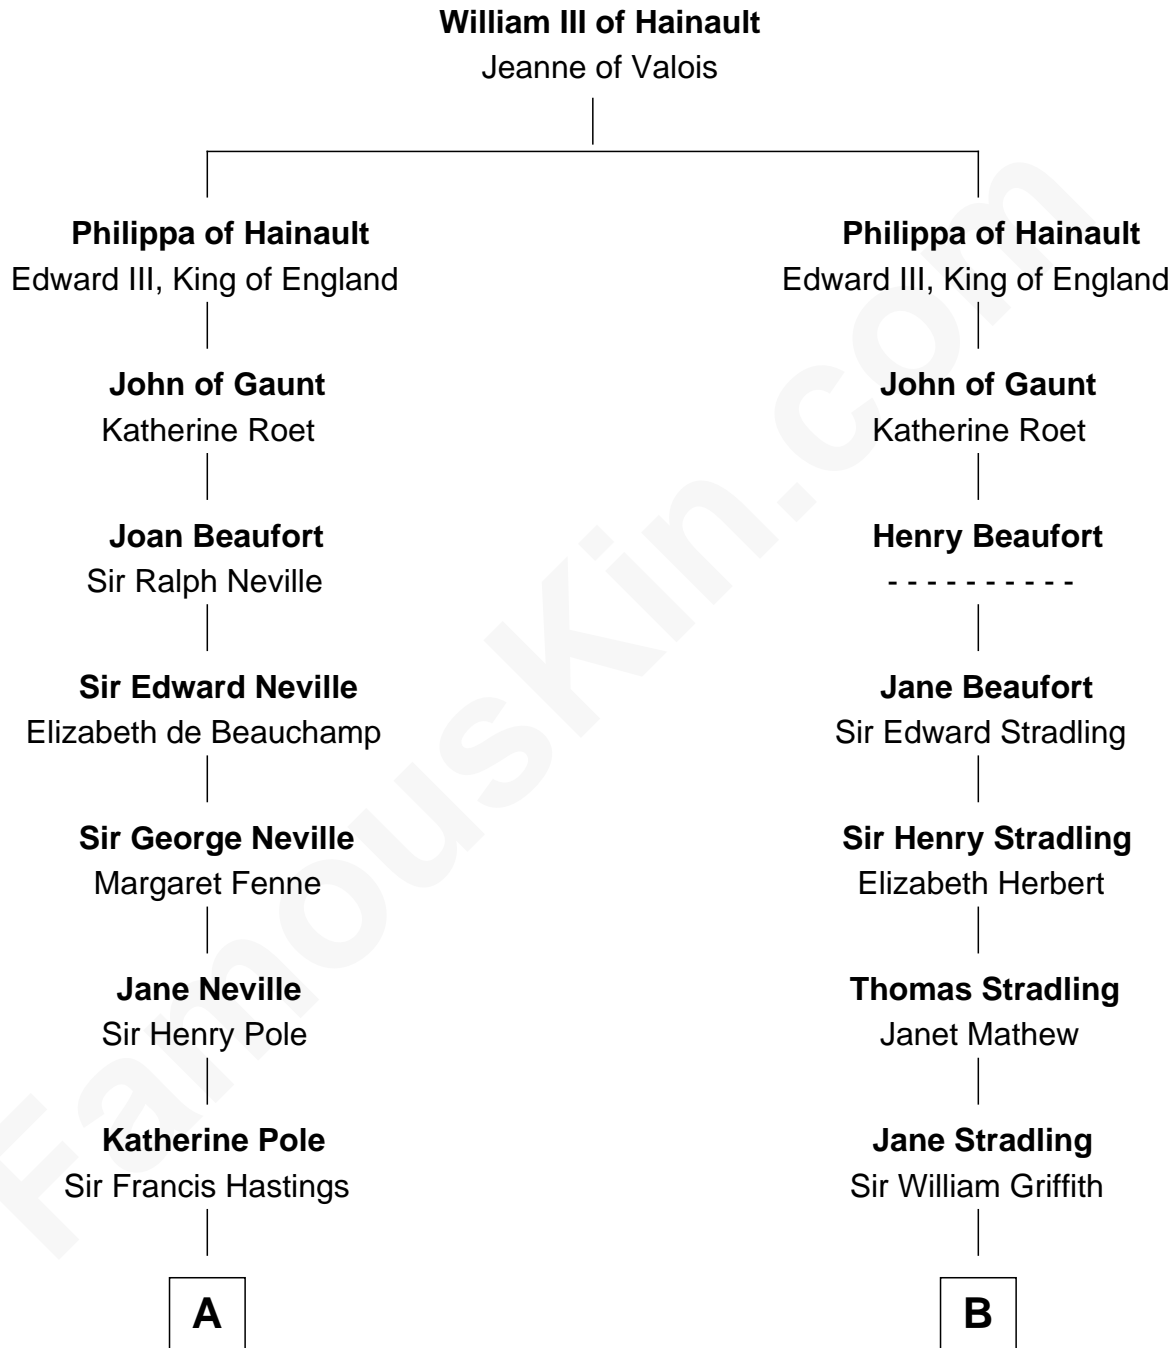

## Relationship Chart of

### Prince Harry

*Duke of Sussex*

16th cousin 4 times removed of

**John Quincy Adams**  
*6th U.S. President*

**C**

—  
**Albert Edward John Spencer**

Cynthia Elinor Beatrix Hamilton

—  
**Edward John Spencer**

Frances Ruth Burke Roche

—  
**Princess Diana Frances Spencer**

Charles III, King of the United Kingdom

—  
**Prince Harry**

*Duke of Sussex*

FamousKin.com