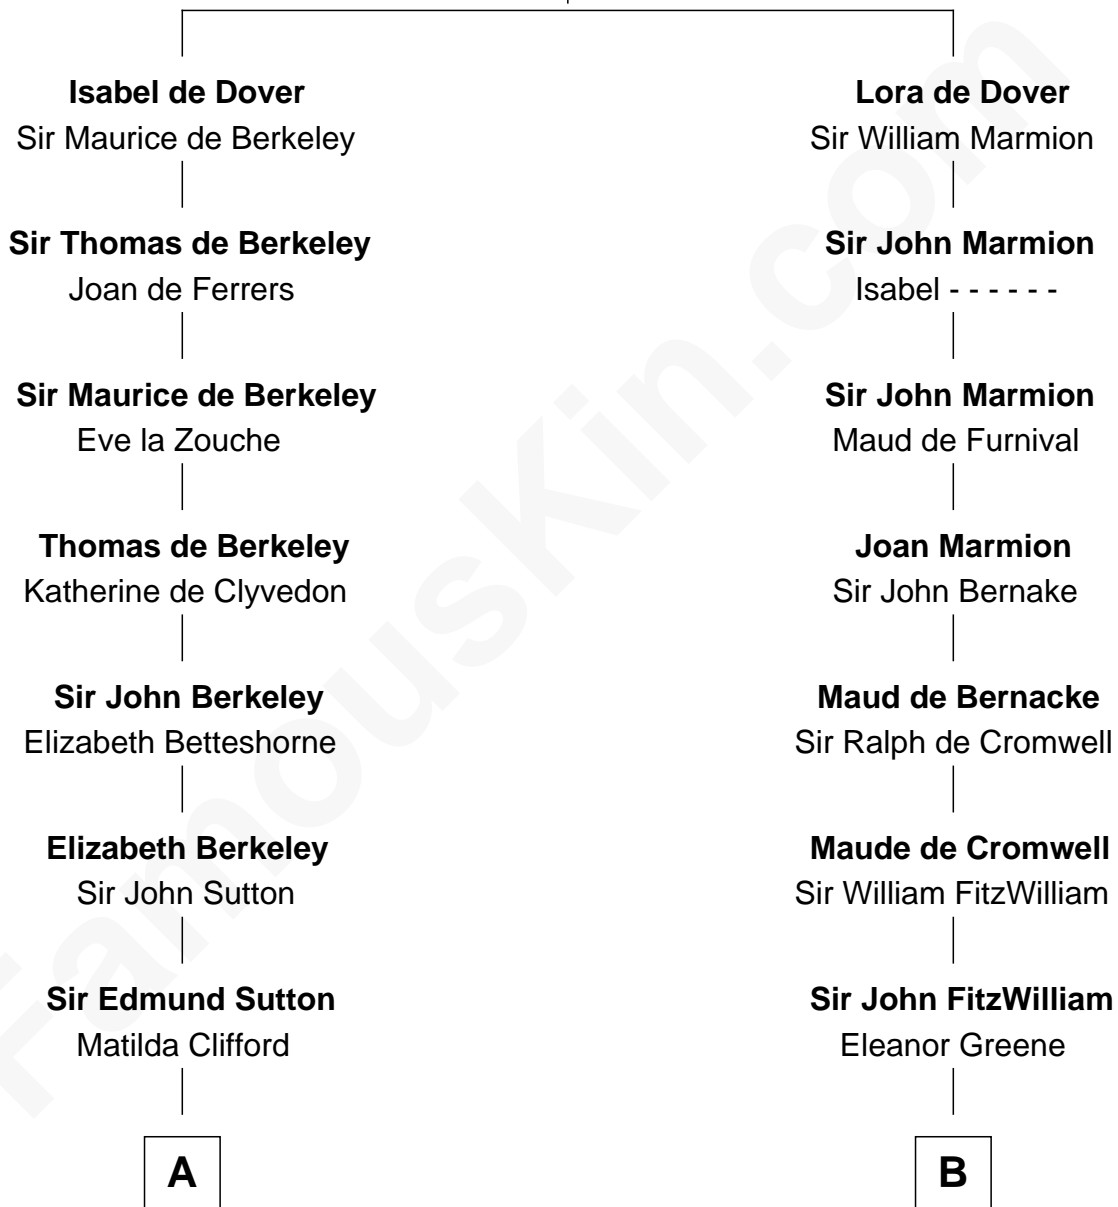

# FamousKin.com Relationship Chart of

**Prince Harry**  
*Duke of Sussex*

18th cousin 3 times removed of

**John Quincy Adams**  
*6th U.S. President*

**Sir Richard FitzRoy**  
Rose de Dover

**C**

**Charles Robert Spencer**

Margaret Baring

**Albert Edward John Spencer**

Cynthia Elinor Beatrix Hamilton

**Edward John Spencer**

Frances Ruth Burke Roche

**Princess Diana Frances Spencer**

Charles III, King of the United Kingdom

**Prince Harry**