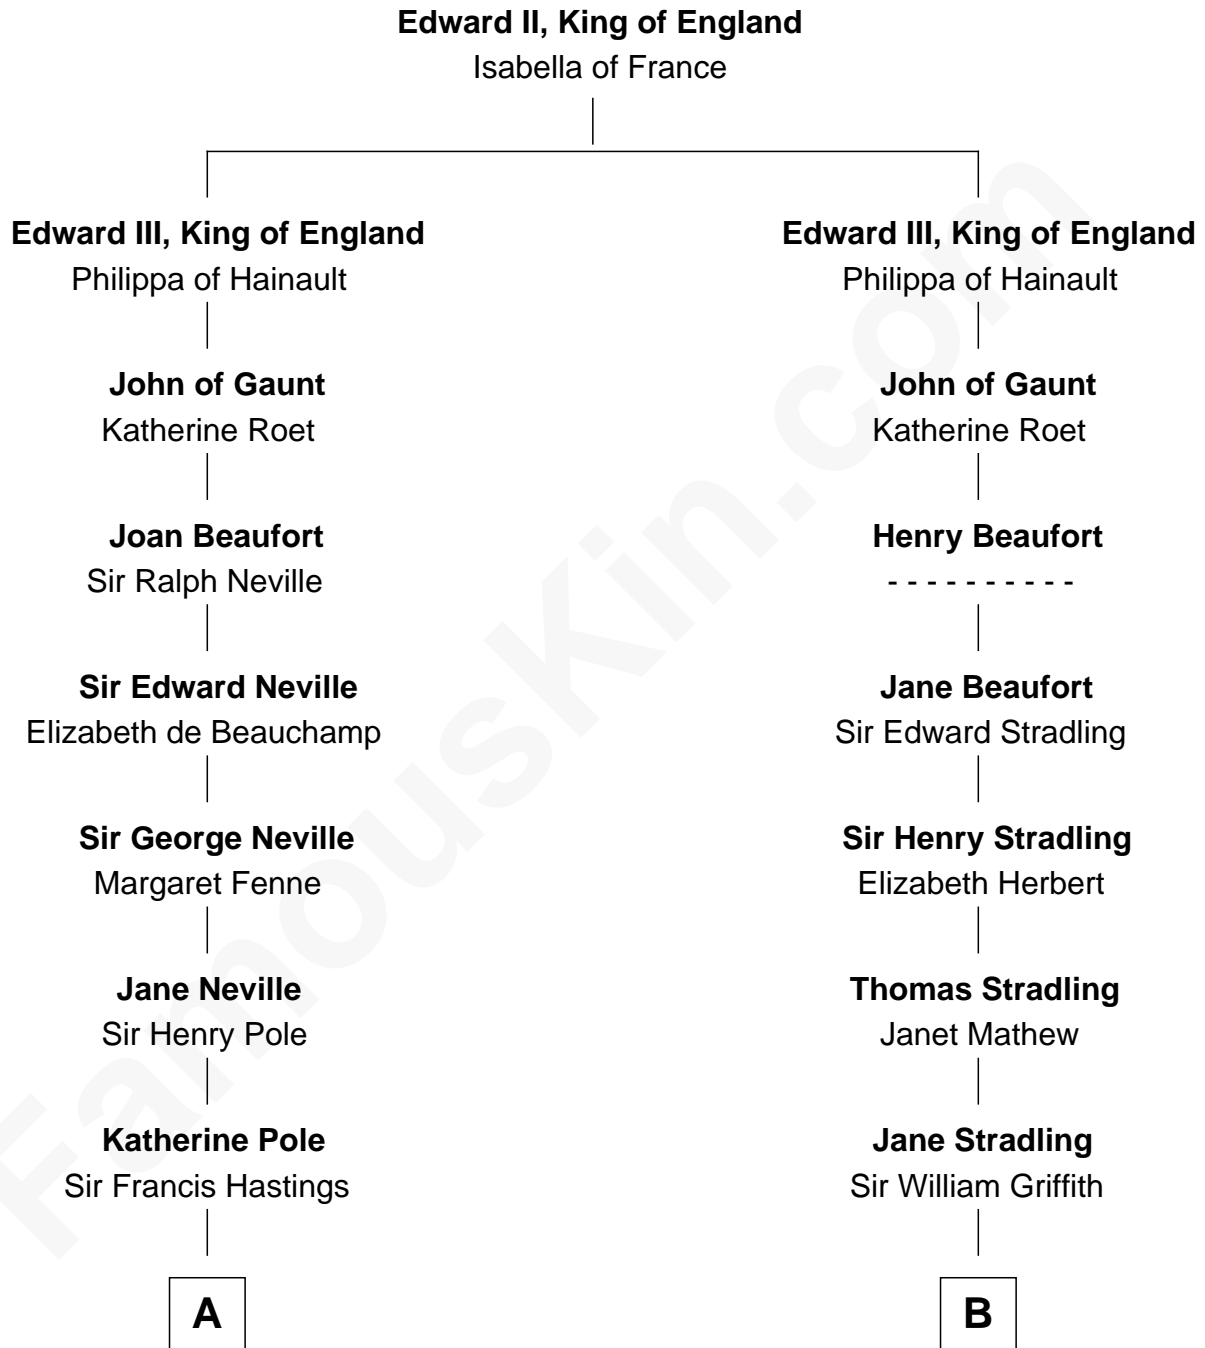

FamousKin.com Relationship Chart of

Prince Harry
Duke of Sussex

16th cousin 4 times removed of

John Quincy Adams
6th U.S. President

C

Albert Edward John Spencer

Cynthia Elinor Beatrix Hamilton

Edward John Spencer

Frances Ruth Burke Roche

Princess Diana Frances Spencer

Charles III, King of the United Kingdom

Prince Harry

Duke of Sussex

FamousKin.com