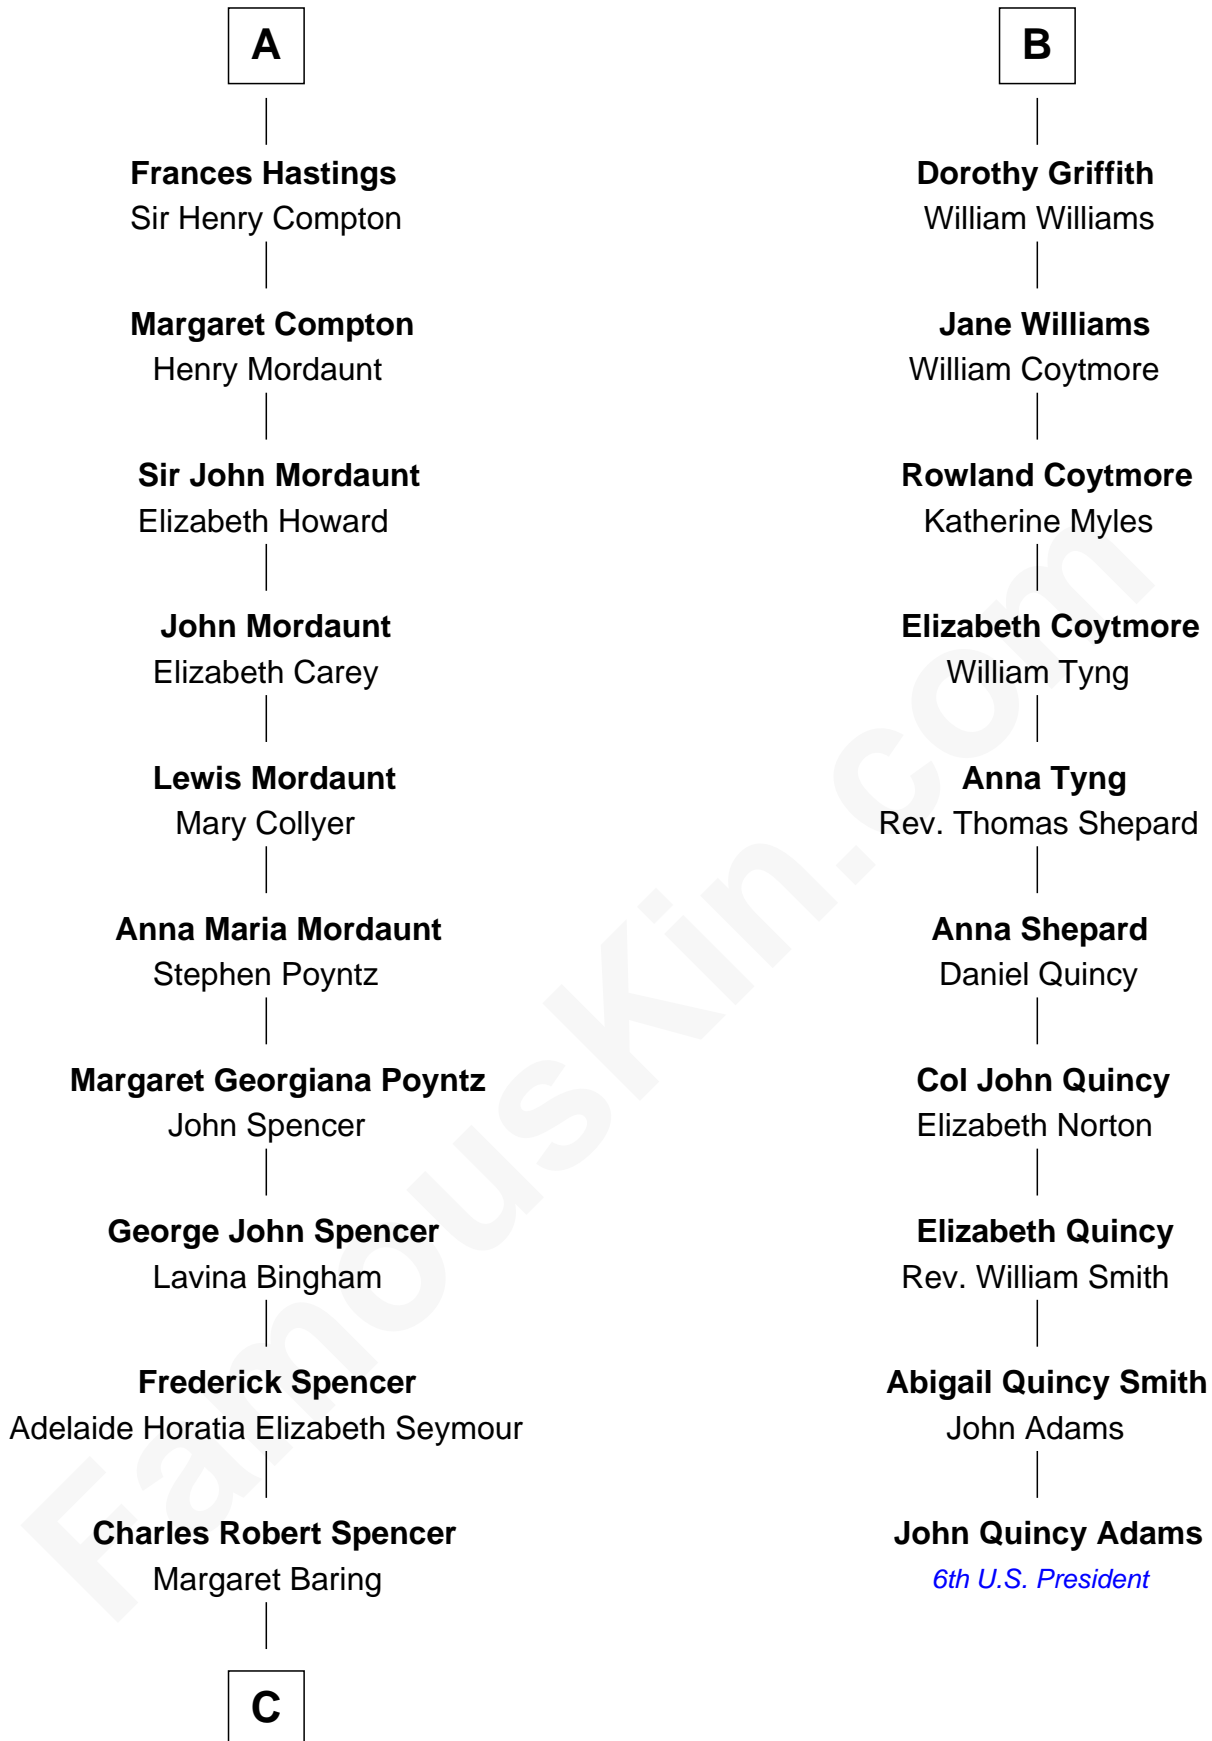

FamousKin.com Relationship Chart of

Prince Harry
Duke of Sussex

16th cousin 4 times removed of

John Quincy Adams
6th U.S. President

C

Albert Edward John Spencer

Cynthia Elinor Beatrix Hamilton

Edward John Spencer

Frances Ruth Burke Roche

Princess Diana Frances Spencer

Charles III, King of the United Kingdom

Prince Harry

Duke of Sussex

FamousKin.com