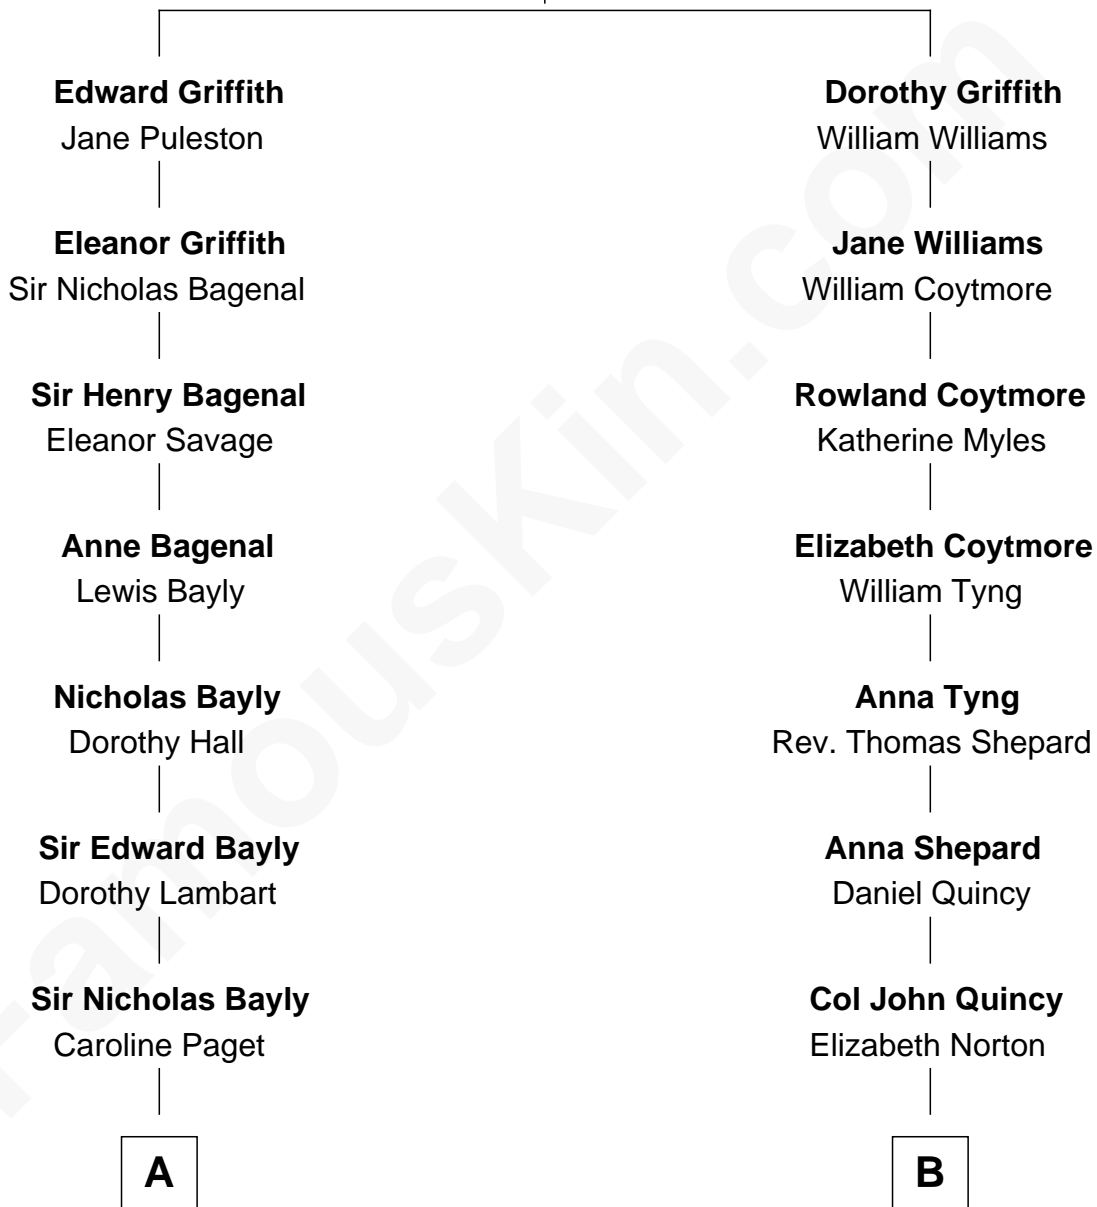

FamousKin.com Relationship Chart of

Prince Harry
Duke of Sussex

9th cousin 6 times removed of

John Quincy Adams
6th U.S. President

Sir William Griffith
Jane Stradling

A

Henry Bayly alias Paget

Jane Champagné

Henry William Paget

Lady Caroline Elizabeth Villiers

Lady Caroline Paget

Charles Gordon-Lennox

Cecilia Catherine Gordon-Lennox

Charles George Bingham

Rosalind Cecilia Caroline Bingham

James Albert Edward Hamilton

Cynthia Elinor Beatrix Hamilton

Albert Edward John Spencer

Edward John Spencer

Frances Ruth Burke Roche

Princess Diana Frances Spencer

Charles III, King of the United Kingdom

Prince Harry

Duke of Sussex