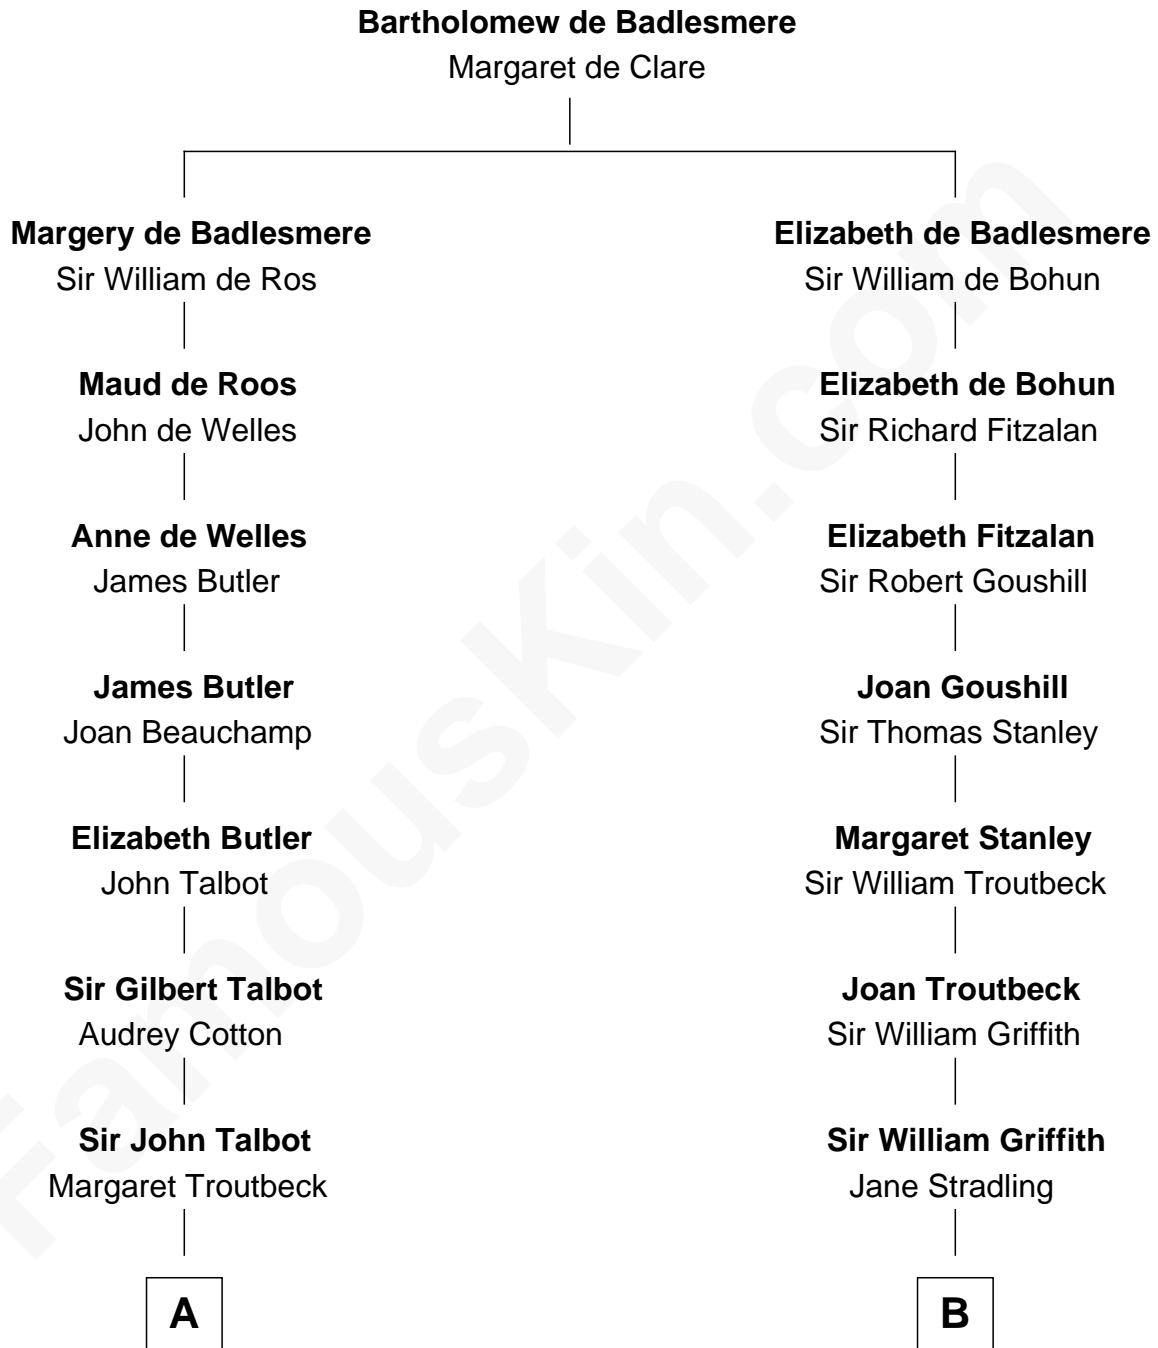

FamousKin.com

Relationship Chart of

Prince Harry

Duke of Sussex

16th cousin 5 times removed of

John Quincy Adams
6th U.S. President

C

Claude George Bowes-Lyon
Cecilia Nina Cavendish-Bentinck

Elizabeth Bowes-Lyon
George VI, King of the United Kingdom

Elizabeth II, Queen of the United Kingdom
Prince Philip of Edinburgh

Charles III, King of the United Kingdom
Princess Diana Frances Spencer

Prince Harry
Duke of Sussex