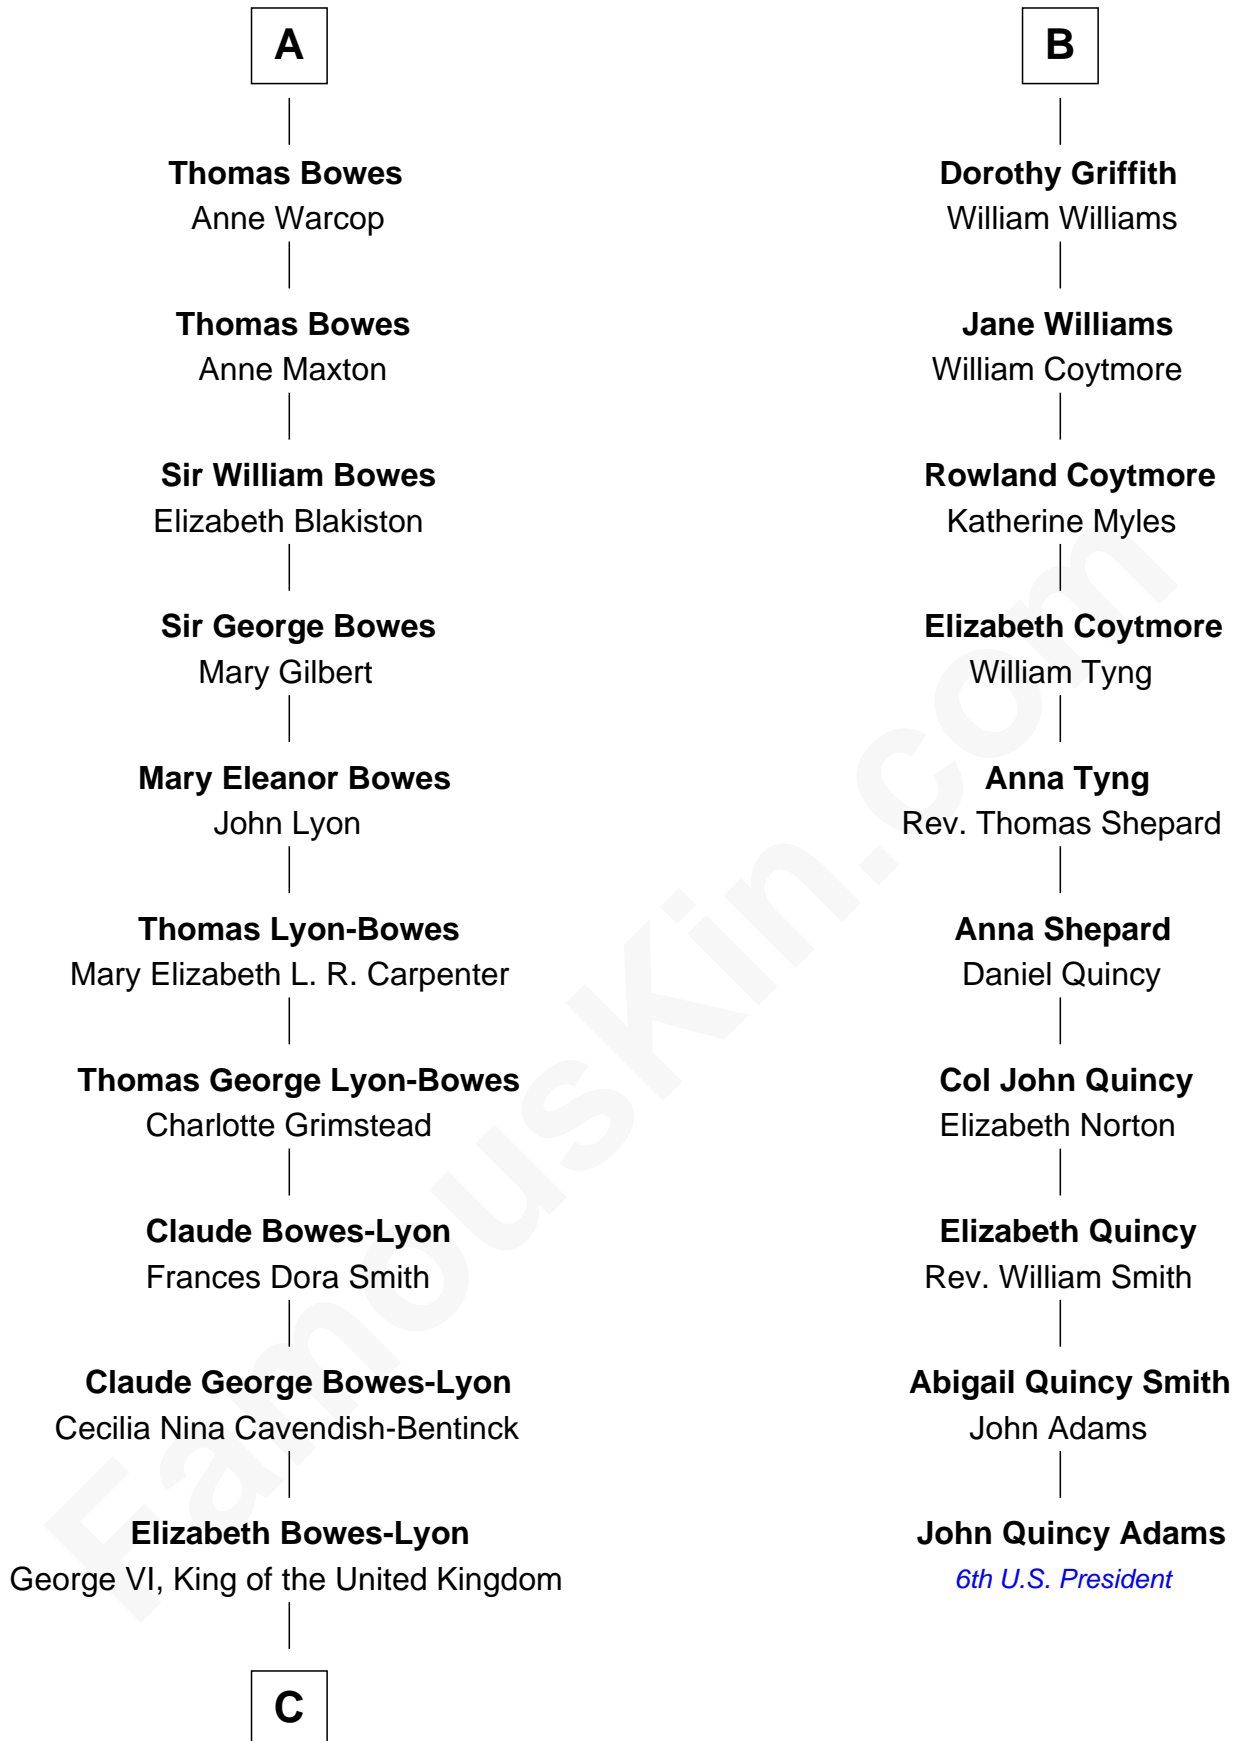

# FamousKin.com Relationship Chart of

**Prince Harry**  
*Duke of Sussex*

16th cousin 3 times removed of

**John Quincy Adams**  
*6th U.S. President*

**Edmund Fitzalan**  
Alice de Warenne

**Aline Fitzalan**  
Sir Roger le Strange

**Lucy le Strange**  
Sir William Willoughby

**Margery Willoughby**  
Sir William FitzHugh

**Maud FitzHugh**  
Sir William Bowes

**Sir Ralph Bowes**  
Margery Conyers

**Richard Bowes**  
Elizabeth Aske

**Sir George Bowes**  
Jane Talbot

**A**

**Richard Fitzalan**  
Eleanor Plantagenet

**Sir Richard Fitzalan**  
Elizabeth de Bohun

**Elizabeth Fitzalan**  
Sir Robert Goushill

**Joan Goushill**  
Sir Thomas Stanley

**Margaret Stanley**  
Sir William Troutbeck

**Joan Troutbeck**  
Sir William Griffith

**Sir William Griffith**  
Jane Stradling

**B**

**C**

**Elizabeth II, Queen of the United Kingdom**

Prince Philip of Edinburgh

**Charles III, King of the United Kingdom**