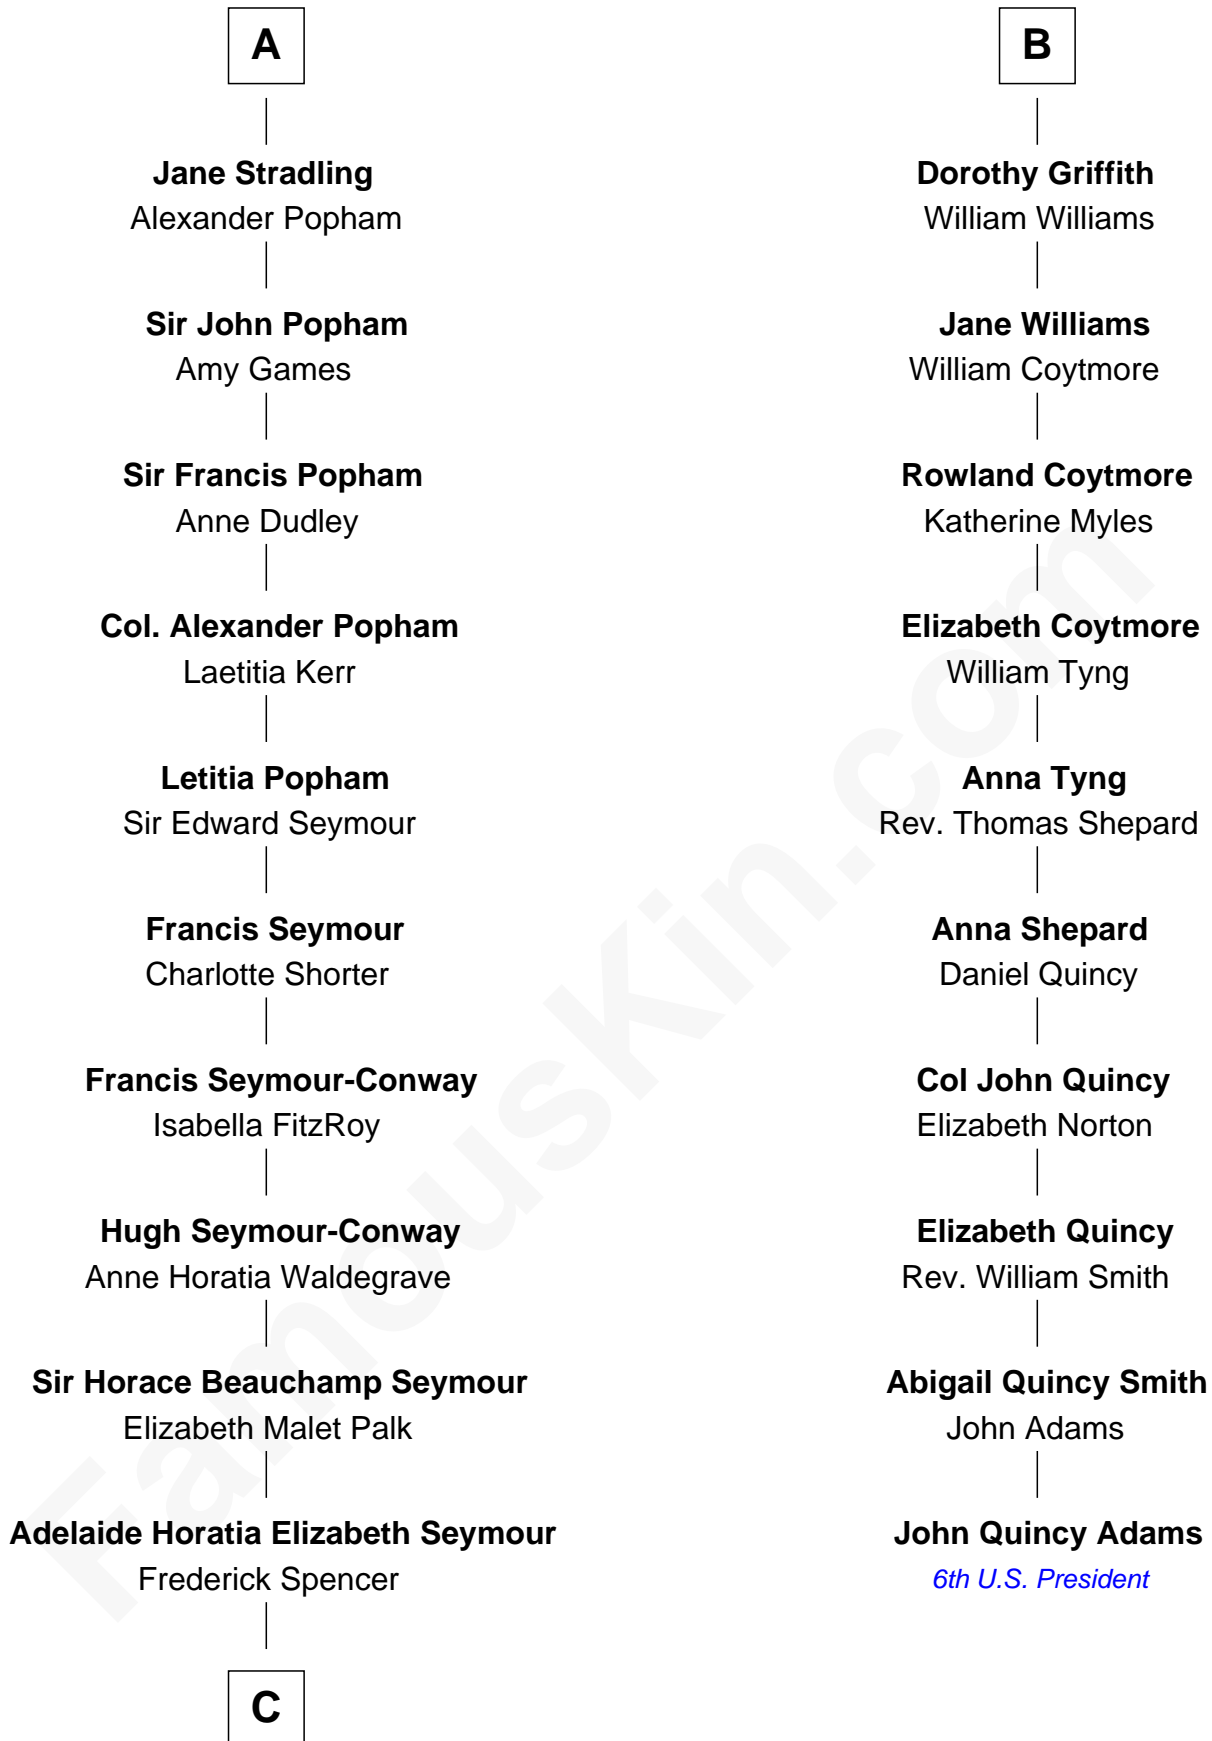

FamousKin.com Relationship Chart of

Prince Harry
Duke of Sussex

16th cousin 5 times removed of

John Quincy Adams
6th U.S. President

Sir Peter Stradling
Joan de Hawey

Sir Edward Stradling
Eleanor Stradling

Sir Edward Stradling
Gwenlian Berkerolles

Sir William Stradling
Isabel St. Barbe

Sir Edward Stradling
Jane Beaufort

Sir Henry Stradling
Elizabeth Herbert

Thomas Stradling
Janet Mathew

Sir Edward Stradling
Elizabeth Arundell

A

Sir Edward Stradling
Eleanor Stradling

Sir Edward Stradling
Gwenlian Berkerolles

Sir William Stradling
Isabel St. Barbe

Sir Edward Stradling
Jane Beaufort

Sir Henry Stradling
Elizabeth Herbert

Thomas Stradling
Janet Mathew

Jane Stradling
Sir William Griffith

B

C

Charles Robert Spencer

Margaret Baring

Albert Edward John Spencer

Cynthia Elinor Beatrix Hamilton

Edward John Spencer

Frances Ruth Burke Roche