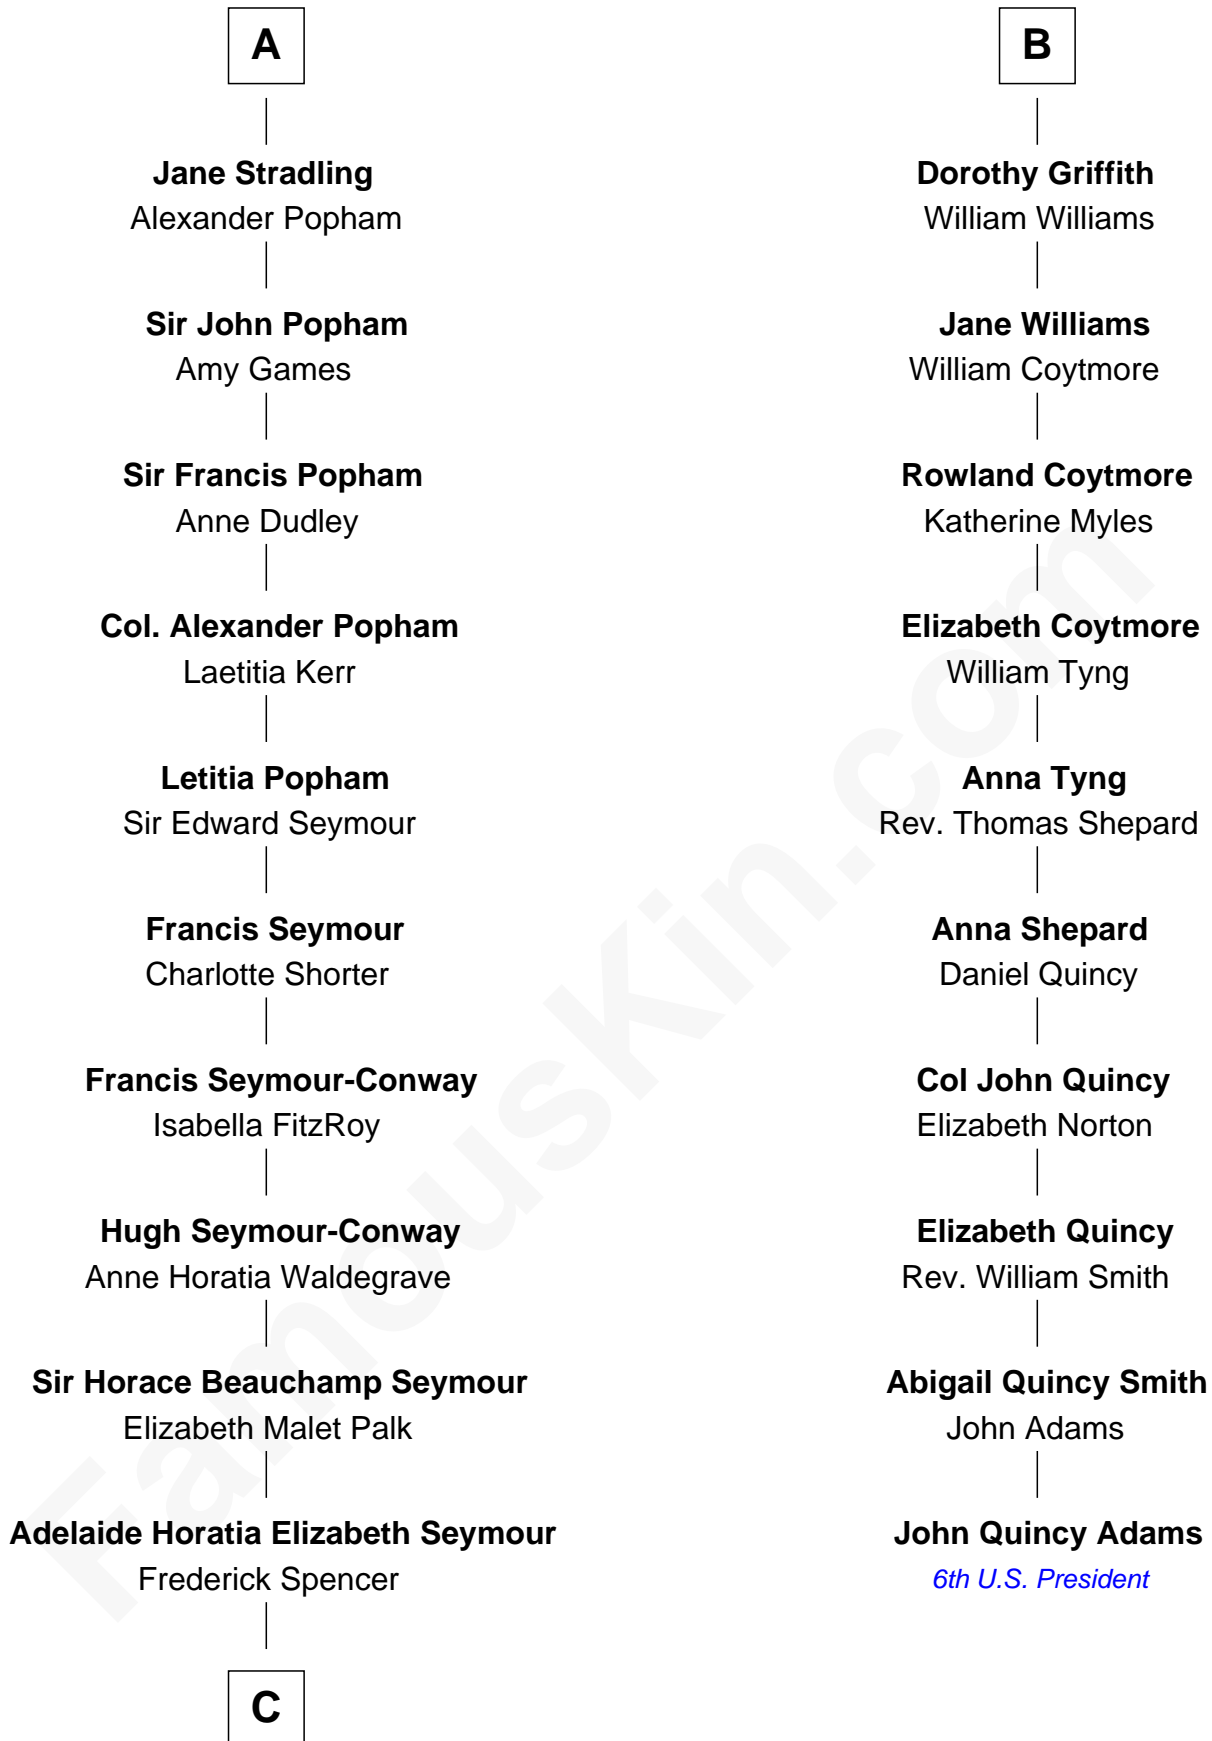

**FamousKin.com**  
**Relationship Chart of**  
**Prince Harry**  
*Duke of Sussex*

16th cousin 5 times removed of  
**John Quincy Adams**  
*6th U.S. President*

**Sir Richard Turberville**

-----

**C**

Charles Robert Spencer

Margaret Baring

Albert Edward John Spencer

Cynthia Elinor Beatrix Hamilton

Edward John Spencer

Frances Ruth Burke Roche

Princess Diana Frances Spencer

Charles III, King of the United Kingdom

Prince Harry

*Duke of Sussex*