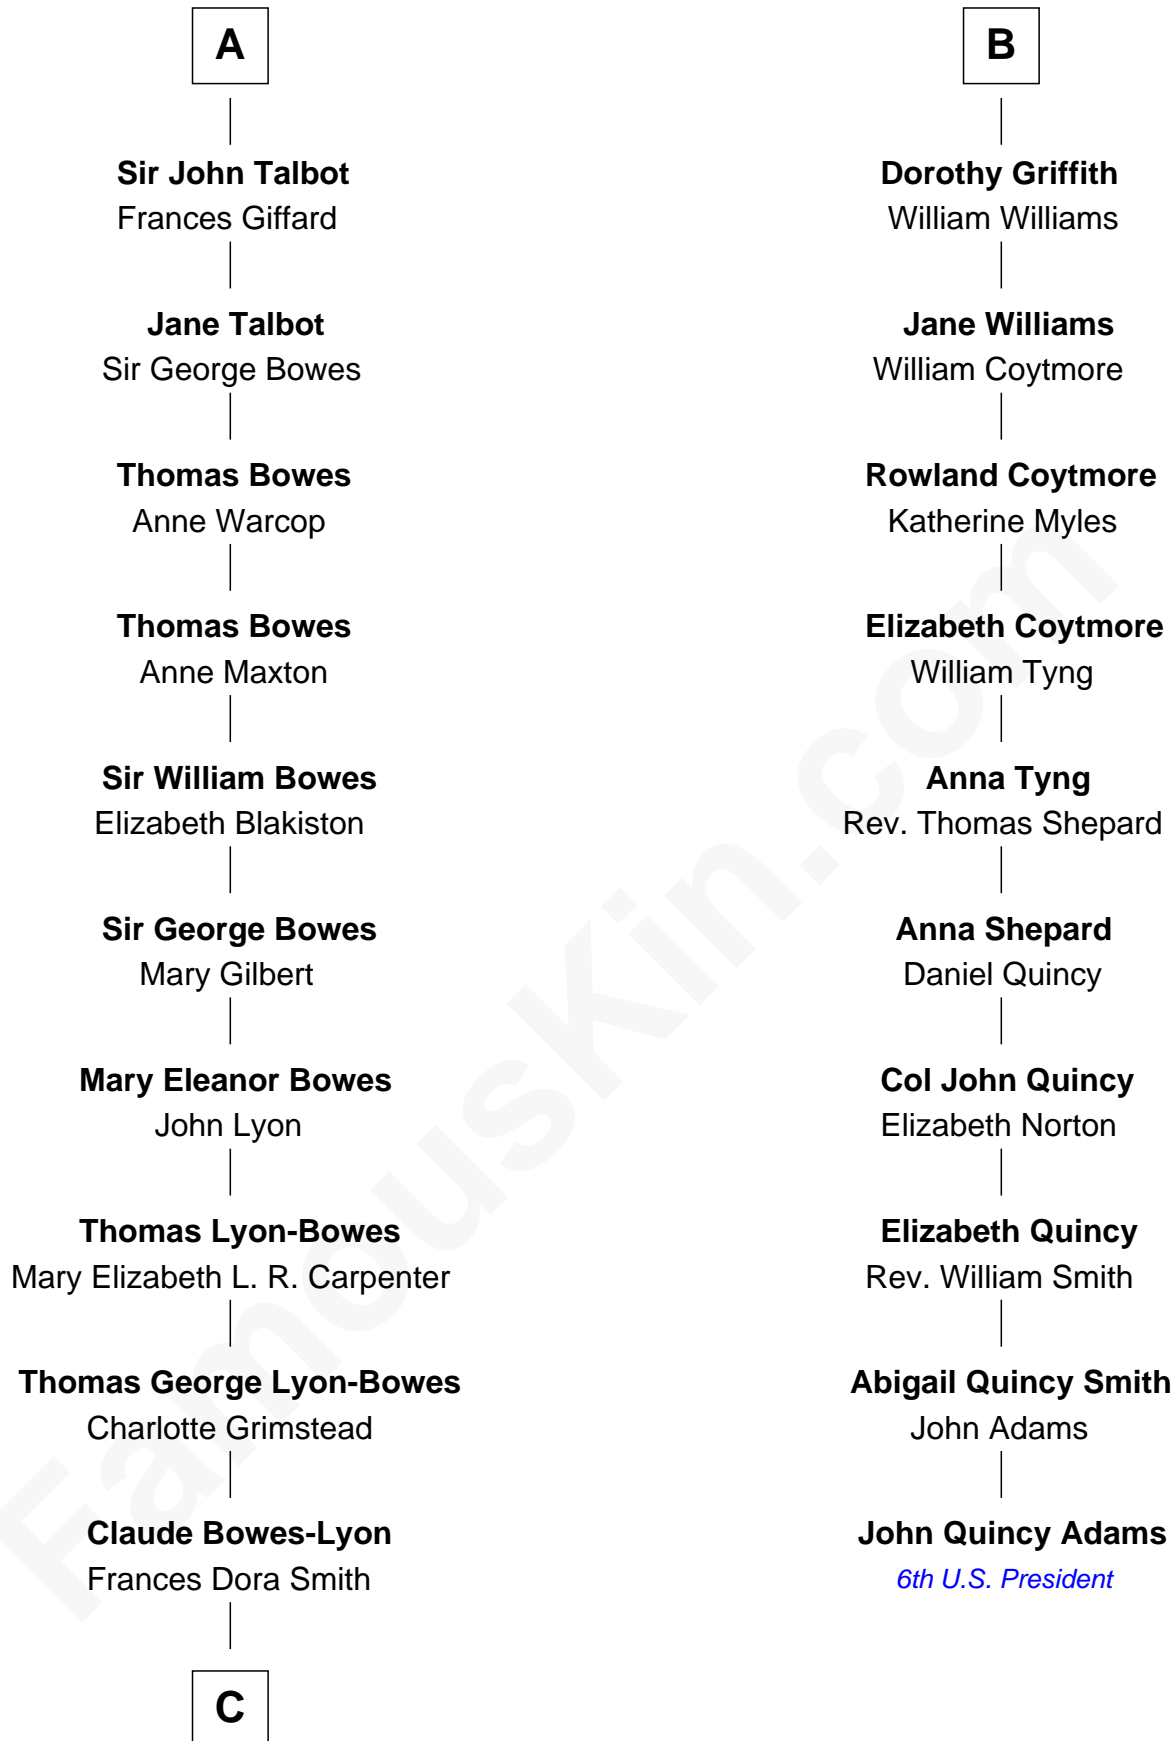

FamousKin.com Relationship Chart of

Prince Harry
Duke of Sussex

16th cousin 5 times removed of

John Quincy Adams
6th U.S. President

Hugh de Mascy

C

Claude George Bowes-Lyon
Cecilia Nina Cavendish-Bentinck

Elizabeth Bowes-Lyon
George VI, King of the United Kingdom

Elizabeth II, Queen of the United Kingdom
Prince Philip of Edinburgh

Charles III, King of the United Kingdom
Princess Diana Frances Spencer

Prince Harry
Duke of Sussex

FamousKin.com