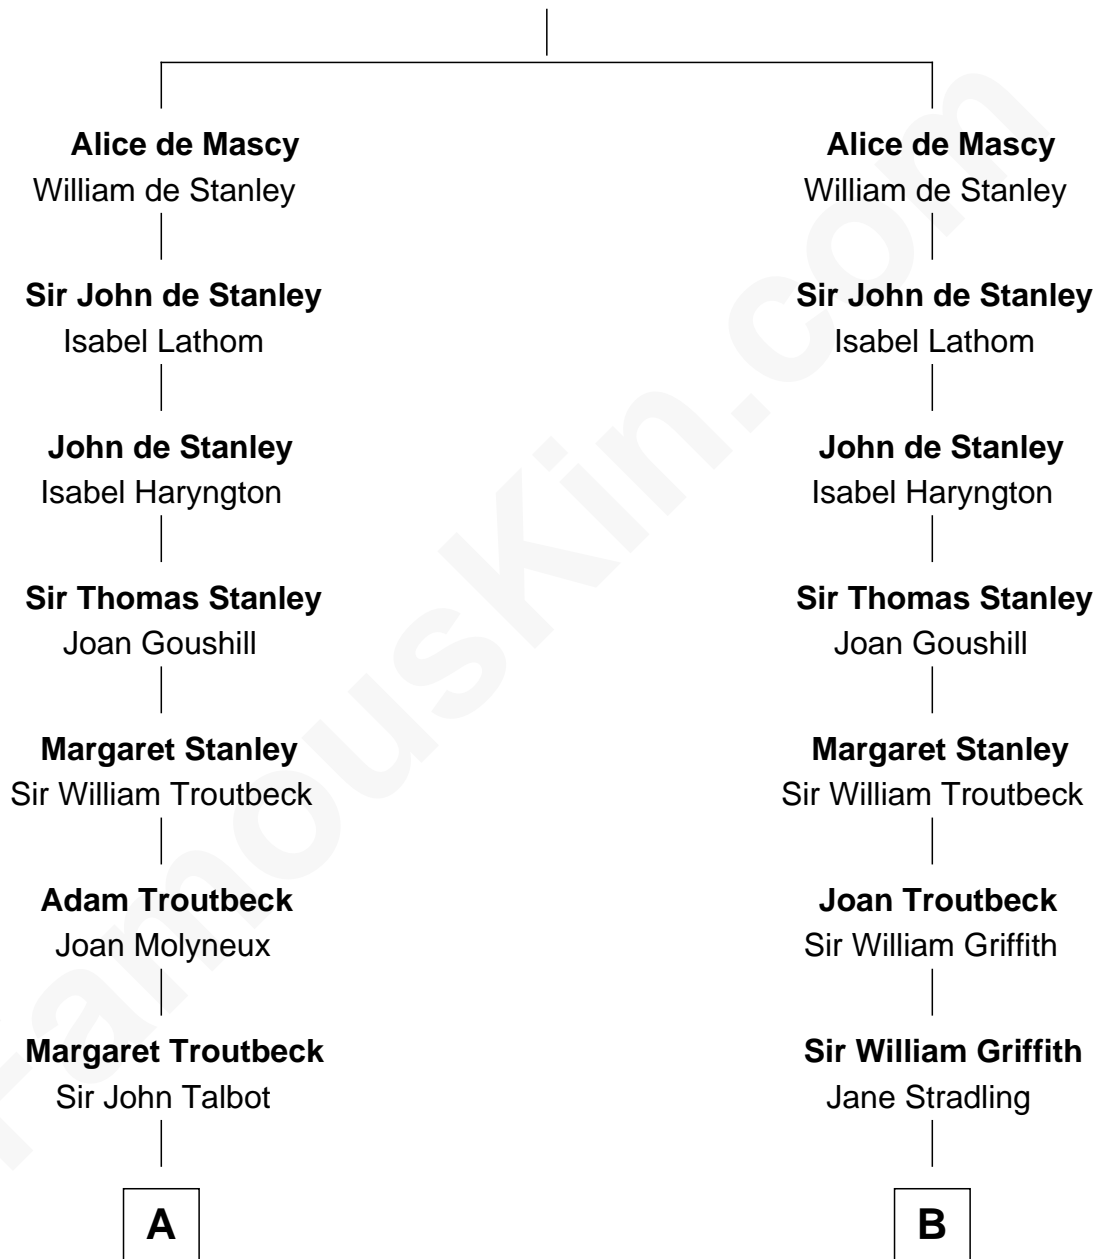

FamousKin.com Relationship Chart of

Prince Harry
Duke of Sussex

16th cousin 5 times removed of

John Quincy Adams
6th U.S. President

Hugh de Mascy

C

Claude George Bowes-Lyon
Cecilia Nina Cavendish-Bentinck

Elizabeth Bowes-Lyon
George VI, King of the United Kingdom

Elizabeth II, Queen of the United Kingdom
Prince Philip of Edinburgh

Charles III, King of the United Kingdom
Princess Diana Frances Spencer

Prince Harry
Duke of Sussex

FamousKin.com