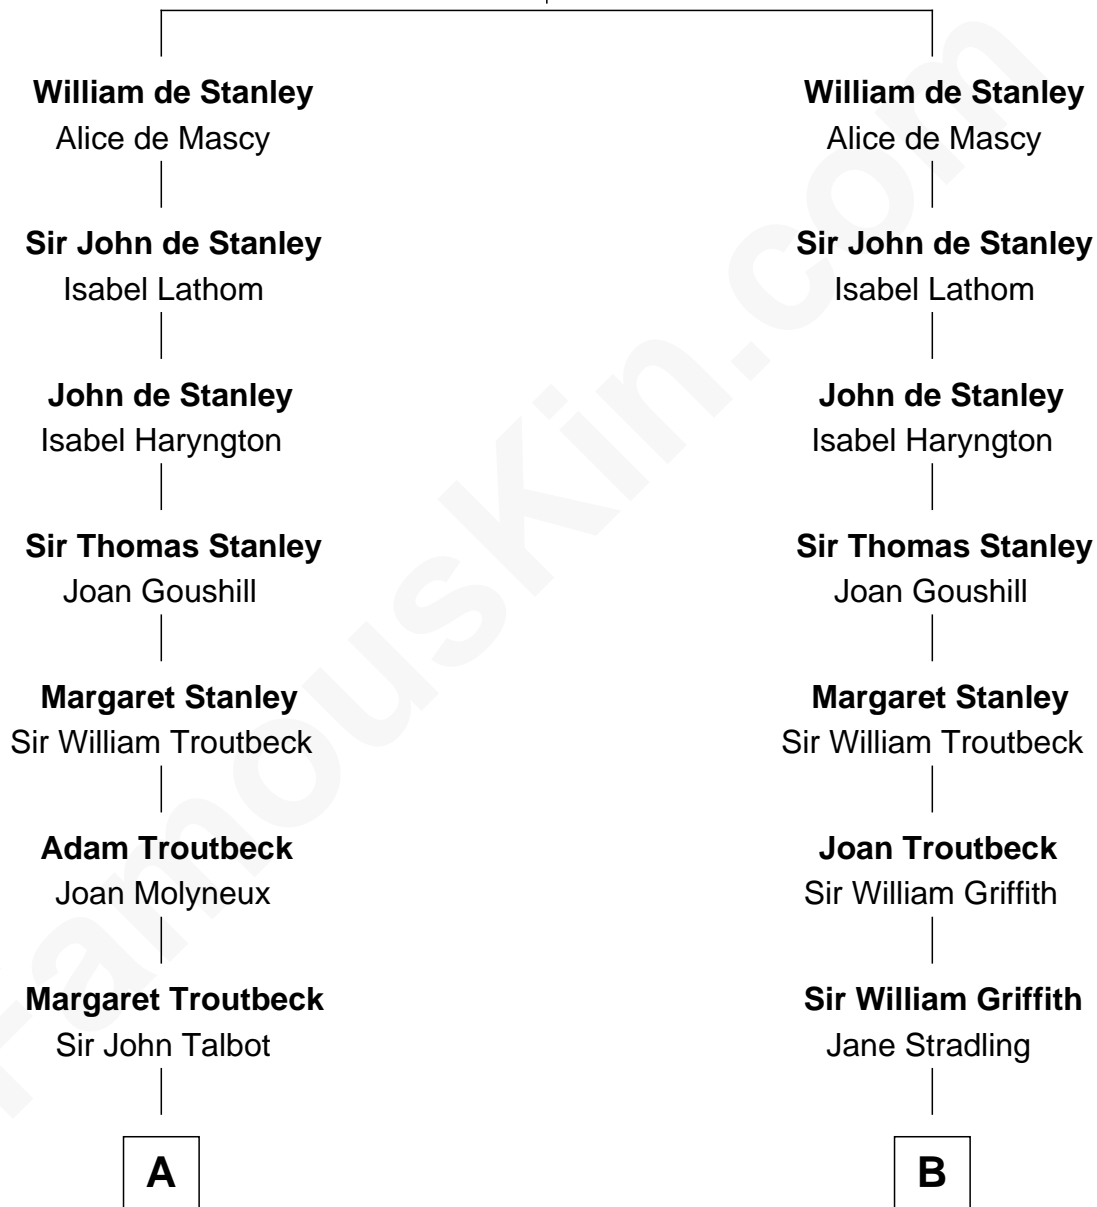

FamousKin.com Relationship Chart of

Prince Harry
Duke of Sussex

16th cousin 5 times removed of

John Quincy Adams
6th U.S. President

John de Stanley
Mabel Hawkset

C

—
Claude George Bowes-Lyon
Cecilia Nina Cavendish-Bentinck

—
Elizabeth Bowes-Lyon
George VI, King of the United Kingdom

—
Elizabeth II, Queen of the United Kingdom
Prince Philip of Edinburgh

—
Charles III, King of the United Kingdom
Princess Diana Frances Spencer