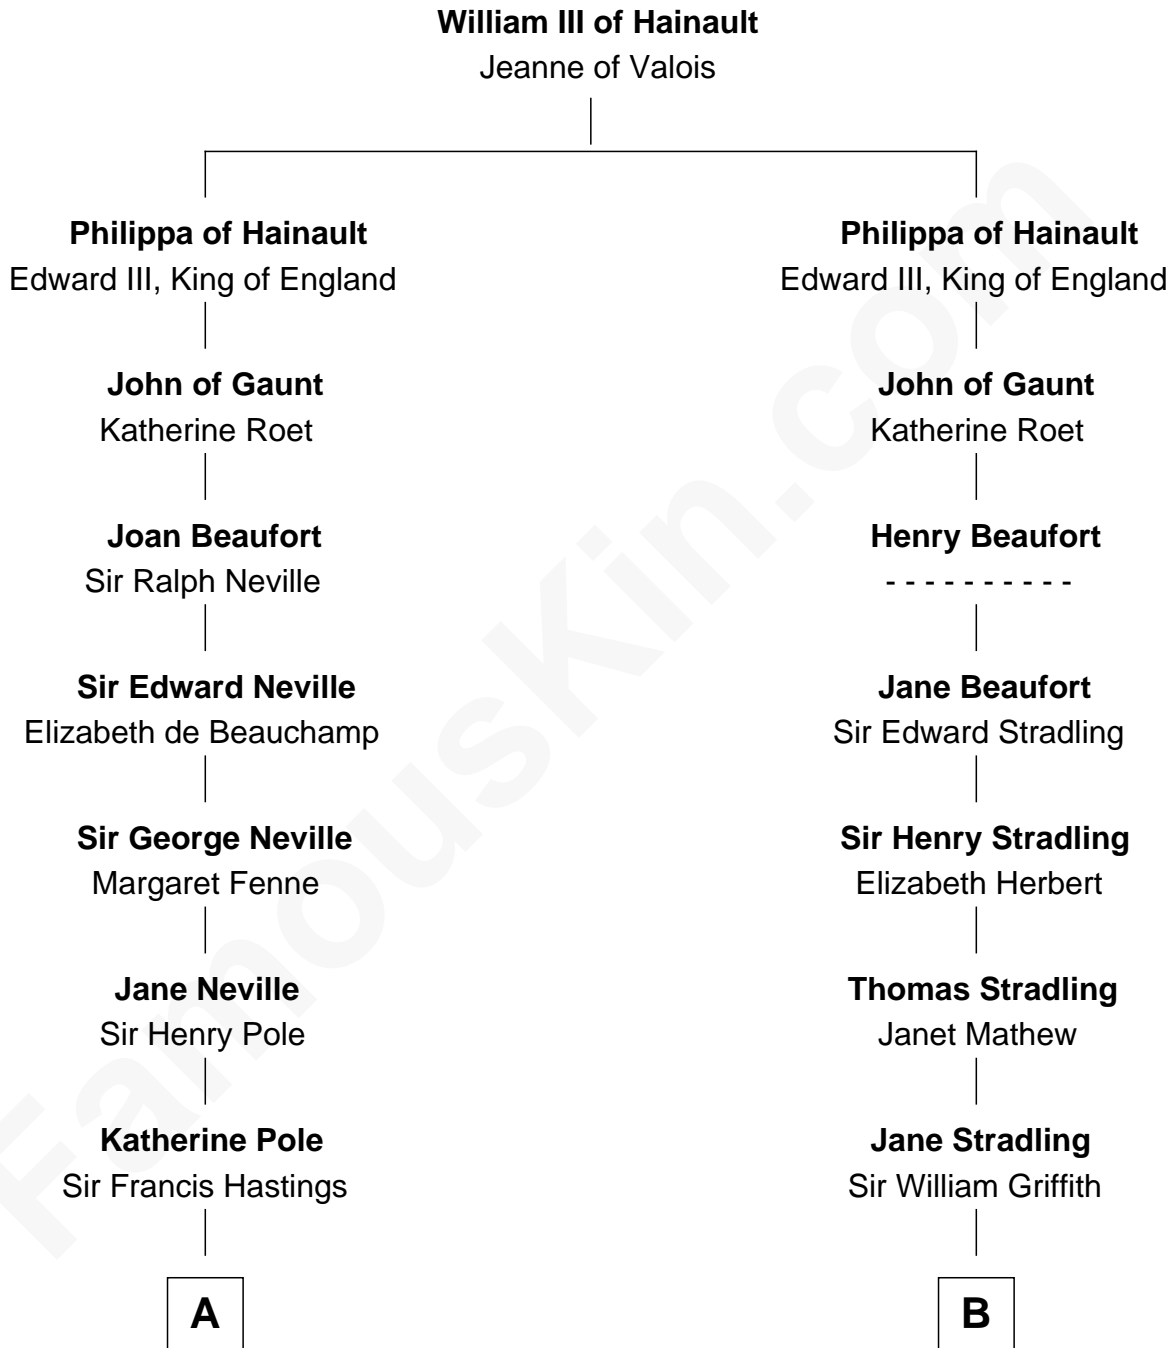

FamousKin.com Relationship Chart of

Prince Harry
Duke of Sussex

15th cousin 5 times removed of

Abigail (Smith) Adams

First Lady of President John Adams

C

—
Albert Edward John Spencer

Cynthia Elinor Beatrix Hamilton

—
Edward John Spencer

Frances Ruth Burke Roche

—
Princess Diana Frances Spencer

Charles III, King of the United Kingdom

—
Prince Harry

Duke of Sussex

FamousKin.com