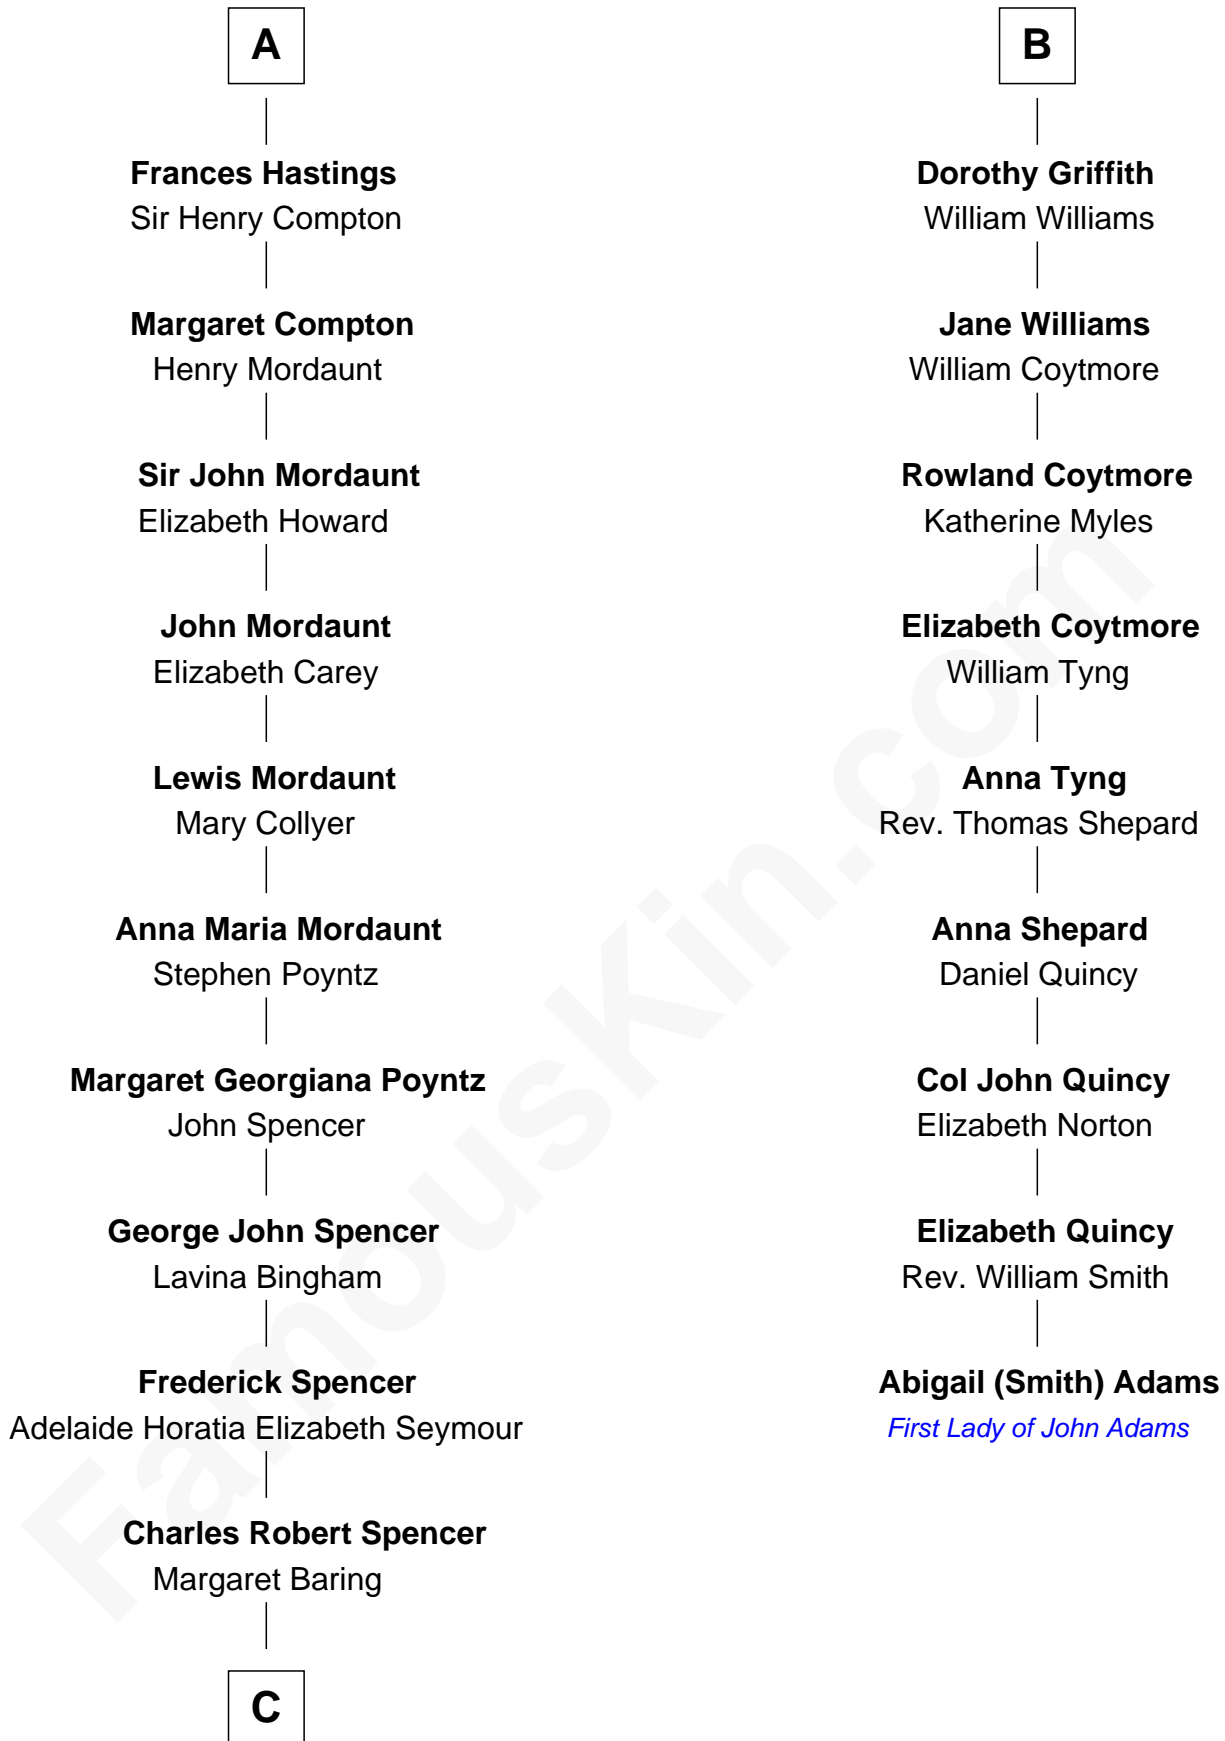

FamousKin.com Relationship Chart of

Prince Harry
Duke of Sussex

15th cousin 5 times removed of

Abigail (Smith) Adams

First Lady of President John Adams

C

—
Albert Edward John Spencer

Cynthia Elinor Beatrix Hamilton

—
Edward John Spencer

Frances Ruth Burke Roche

—
Princess Diana Frances Spencer

Charles III, King of the United Kingdom

—
Prince Harry

Duke of Sussex

FamousKin.com