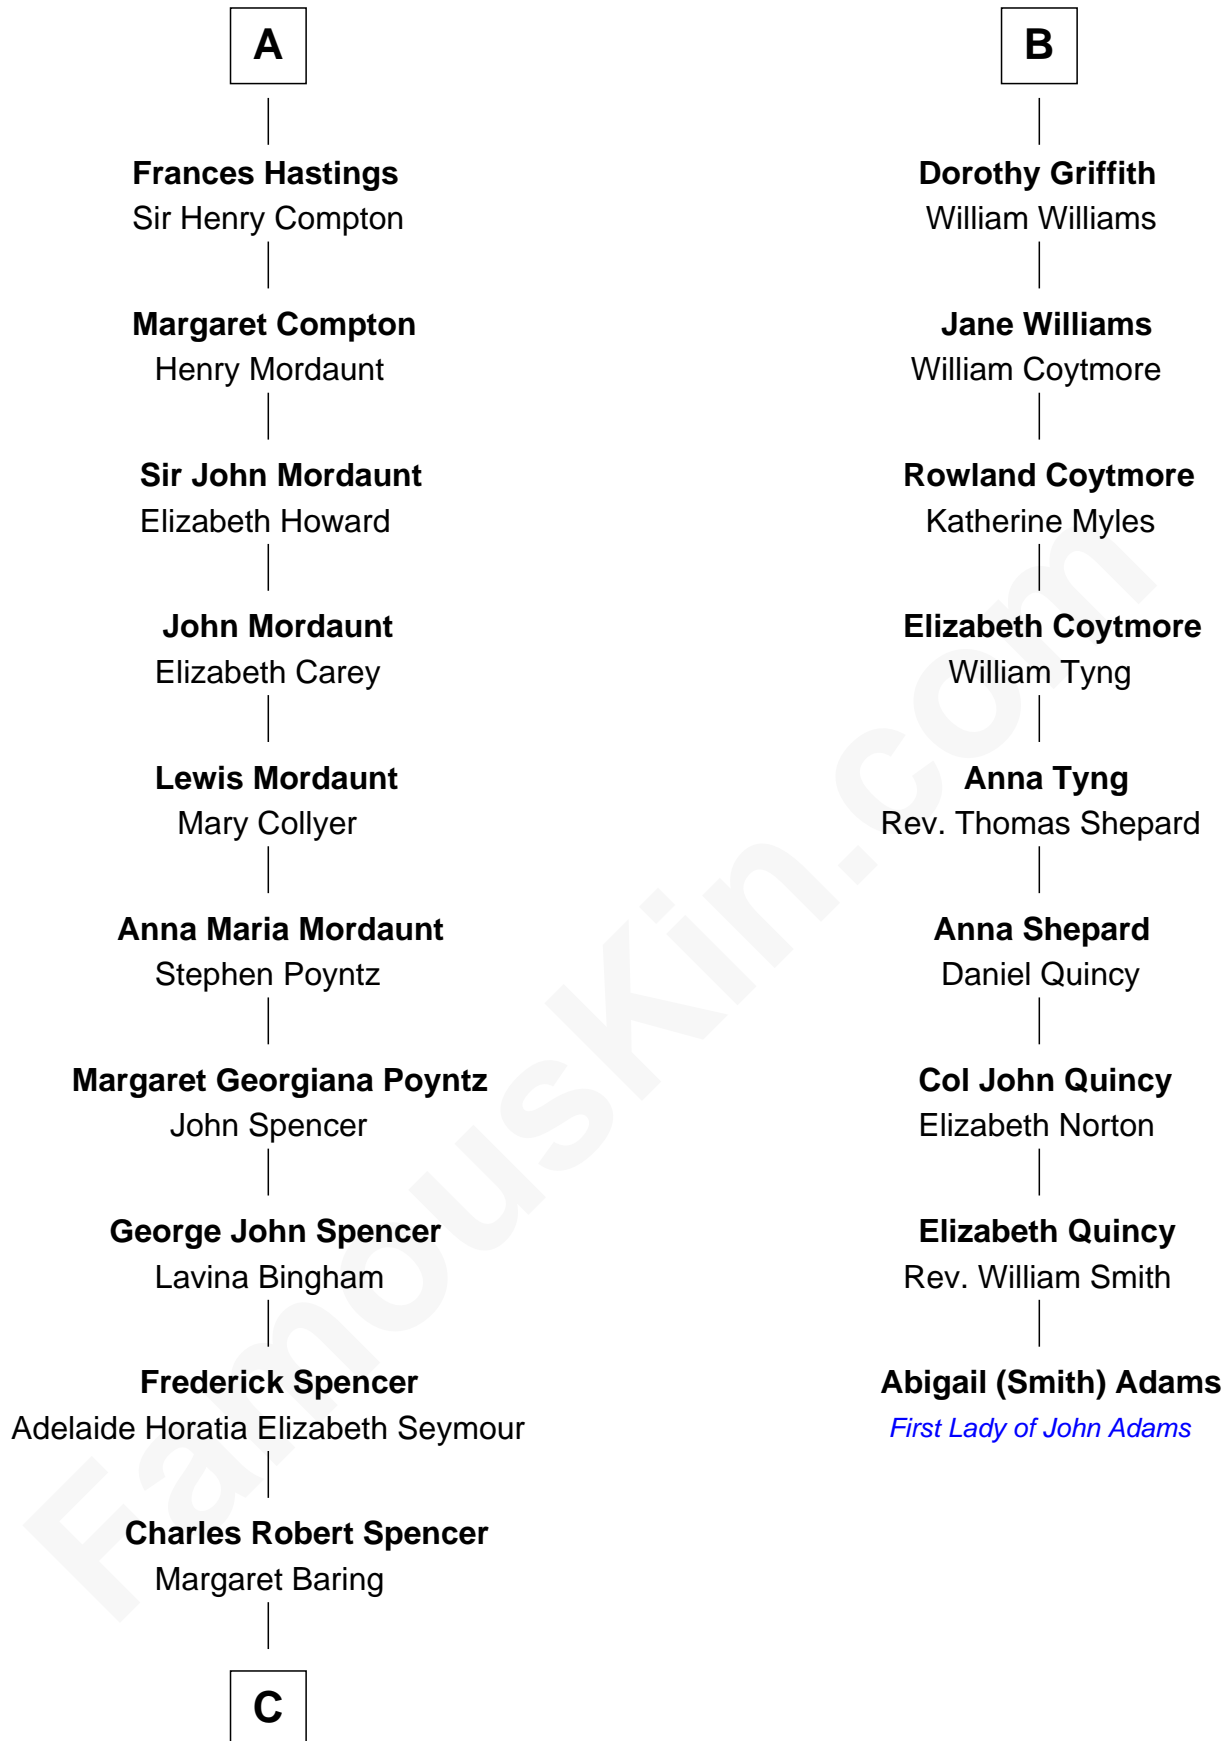

**FamousKin.com**  
**Relationship Chart of**  
**Prince Harry**  
*Duke of Sussex*

15th cousin 5 times removed of

**Abigail (Smith) Adams**  
*First Lady of President John Adams*

**C**

—  
**Albert Edward John Spencer**

Cynthia Elinor Beatrix Hamilton

—  
**Edward John Spencer**

Frances Ruth Burke Roche

—  
**Princess Diana Frances Spencer**

Charles III, King of the United Kingdom

—  
**Prince Harry**

*Duke of Sussex*

FamousKin.com