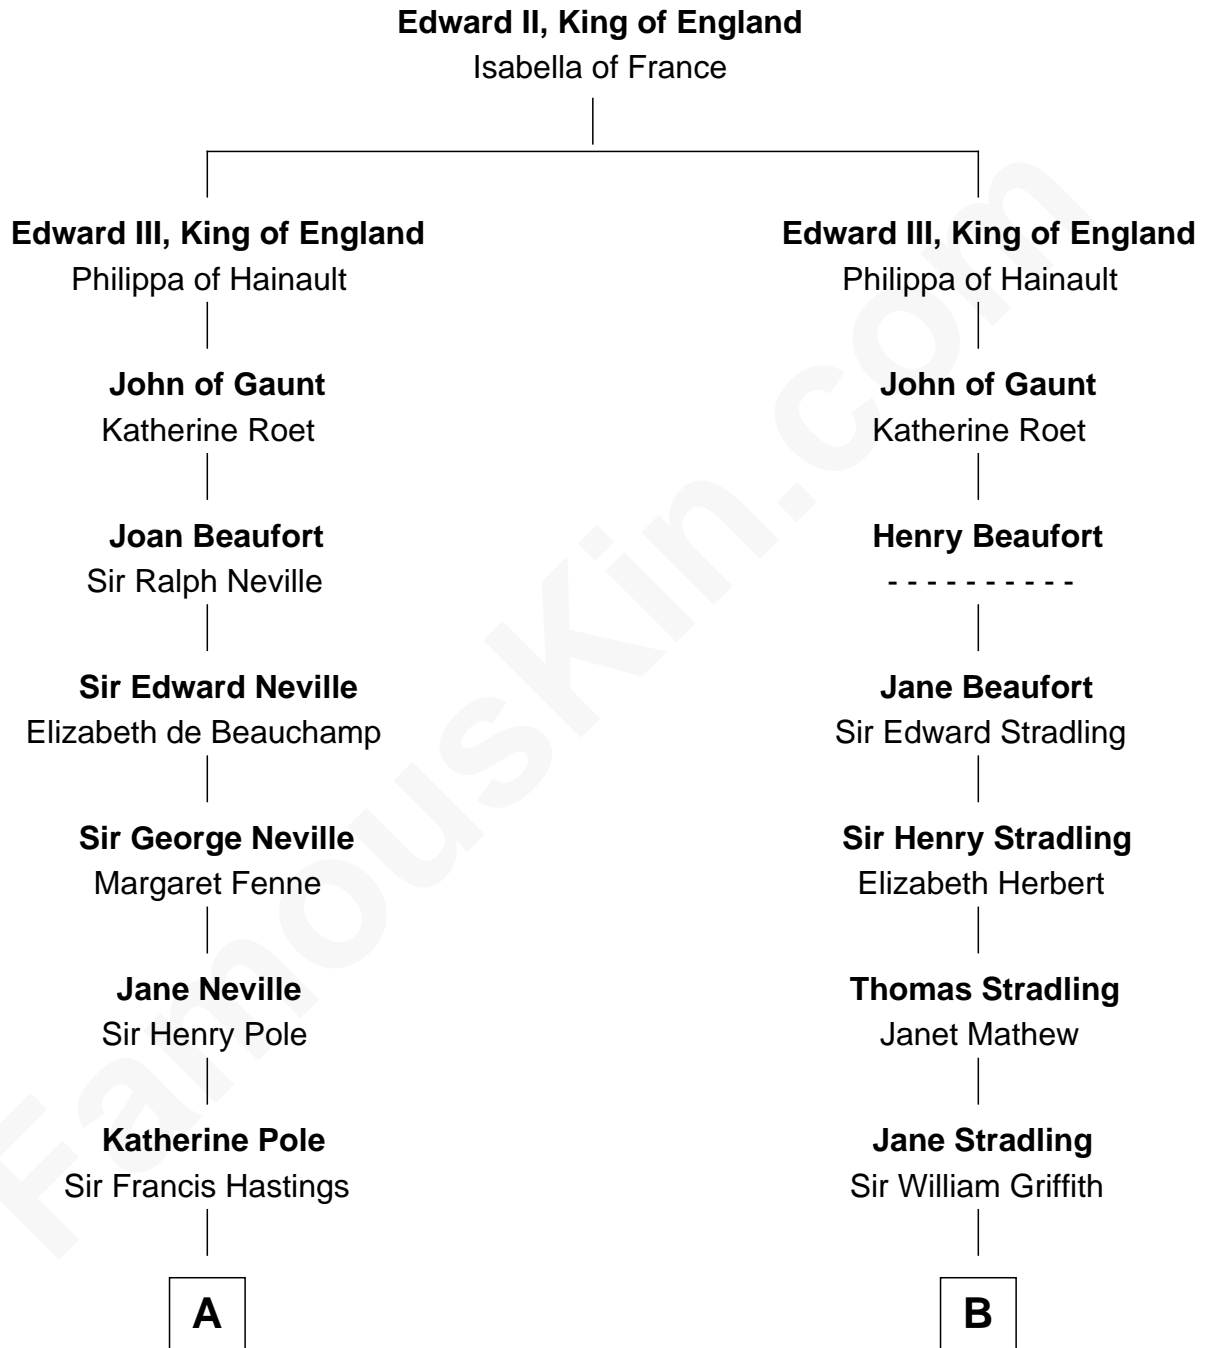

**FamousKin.com**  
**Relationship Chart of**  
**Prince Harry**  
*Duke of Sussex*

15th cousin 5 times removed of

**Abigail (Smith) Adams**  
*First Lady of President John Adams*

**C**

—  
**Albert Edward John Spencer**

Cynthia Elinor Beatrix Hamilton

—  
**Edward John Spencer**

Frances Ruth Burke Roche

—  
**Princess Diana Frances Spencer**

Charles III, King of the United Kingdom

—  
**Prince Harry**

*Duke of Sussex*

FamousKin.com