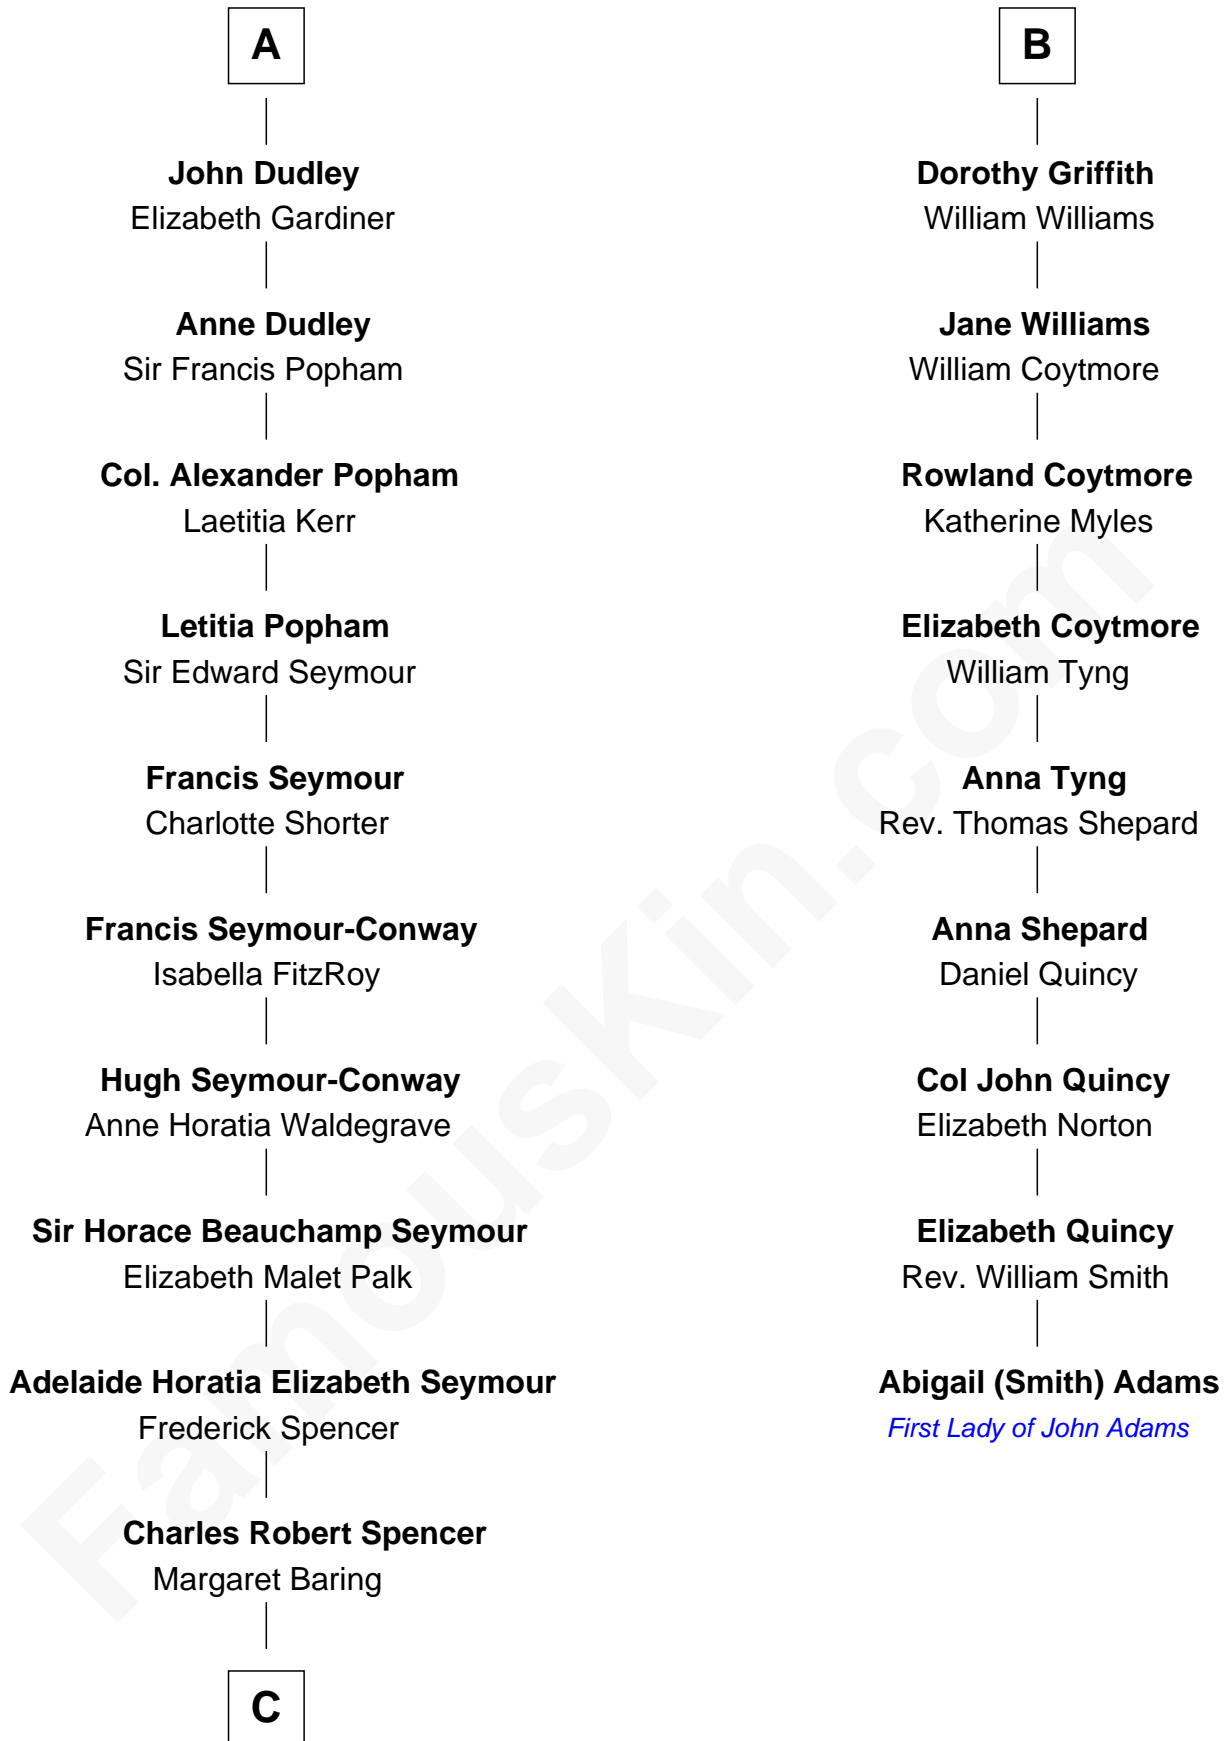

FamousKin.com Relationship Chart of

Prince Harry
Duke of Sussex

15th cousin 5 times removed of

Abigail (Smith) Adams

First Lady of President John Adams

Henry Plantagenet
Maud de Chaworth

Mary Plantagenet
Henry de Percy

Sir Henry Percy
Margaret de Neville

Sir Henry Percy
Elizabeth Mortimer

Elizabeth Percy
Sir John Clifford

Thomas Clifford
Joan Dacre

Matilda Clifford
Sir Edmund Sutton

Thomas Dudley
Grace Threlkeld

A

Eleanor Plantagenet
Richard Fitzalan

Sir Richard Fitzalan
Elizabeth de Bohun

Elizabeth Fitzalan
Sir Robert Goushill

Joan Goushill
Sir Thomas Stanley

Margaret Stanley
Sir William Troutbeck

Joan Troutbeck
Sir William Griffith

Sir William Griffith
Jane Stradling

B

C

—
Albert Edward John Spencer

Cynthia Elinor Beatrix Hamilton

—
Edward John Spencer

Frances Ruth Burke Roche

—
Princess Diana Frances Spencer

Charles III, King of the United Kingdom