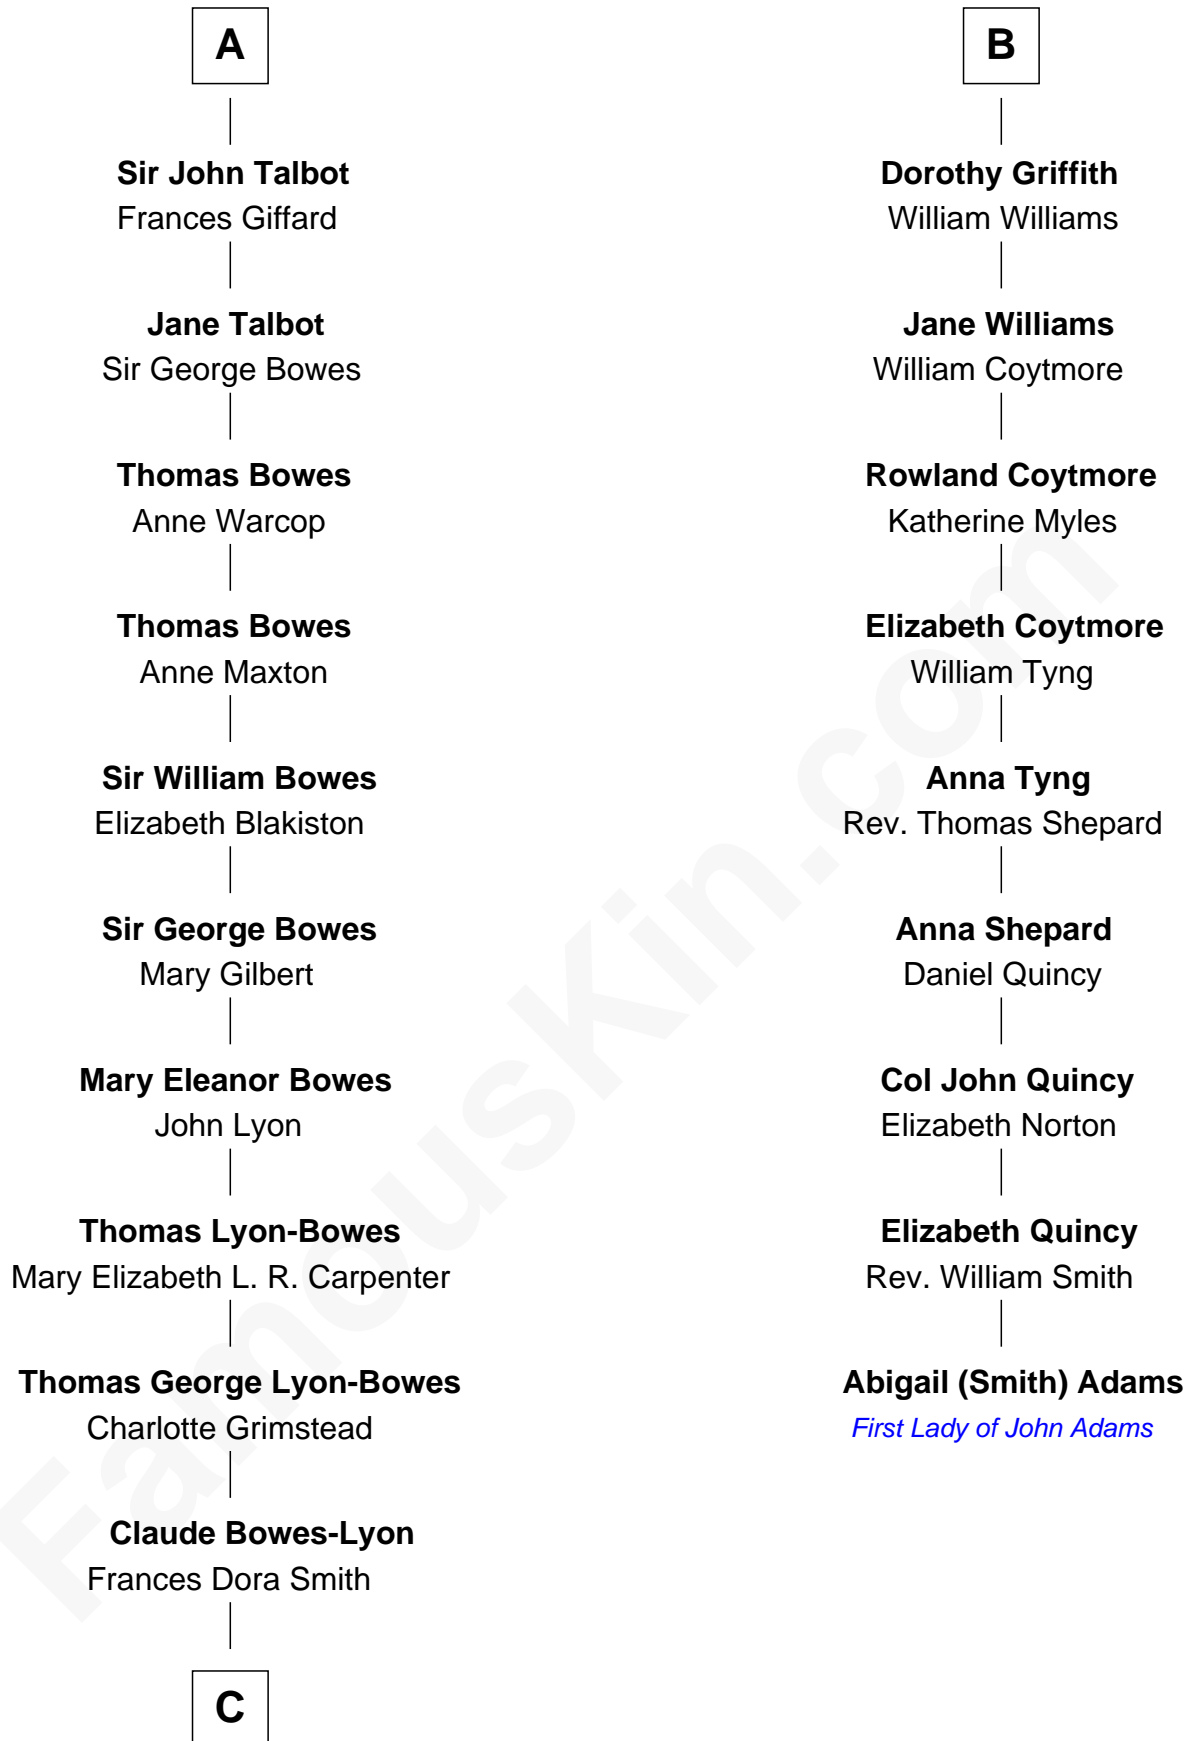

FamousKin.com Relationship Chart of

Prince Harry
Duke of Sussex

15th cousin 6 times removed of

Abigail (Smith) Adams

First Lady of President John Adams

Humphrey de Bohun
Elizabeth Plantagenet

Eleanor de Bohun
Sir James le Boteler

James le Boteler
Elizabeth Darcy

James Butler
Anne de Welles

James Butler
Joan Beauchamp

Elizabeth Butler
John Talbot

Sir Gilbert Talbot
Audrey Cotton

Sir John Talbot
Margaret Troutbeck

A

Sir William de Bohun
Elizabeth de Badlesmere

Elizabeth de Bohun
Sir Richard Fitzalan

Elizabeth Fitzalan
Sir Robert Goushill

Joan Goushill
Sir Thomas Stanley

Margaret Stanley
Sir William Troutbeck

Joan Troutbeck
Sir William Griffith

Sir William Griffith
Jane Stradling

B

C

Claude George Bowes-Lyon
Cecilia Nina Cavendish-Bentinck

Elizabeth Bowes-Lyon
George VI, King of the United Kingdom

Elizabeth II, Queen of the United Kingdom
Prince Philip of Edinburgh

Charles III, King of the United Kingdom
Princess Diana Frances Spencer