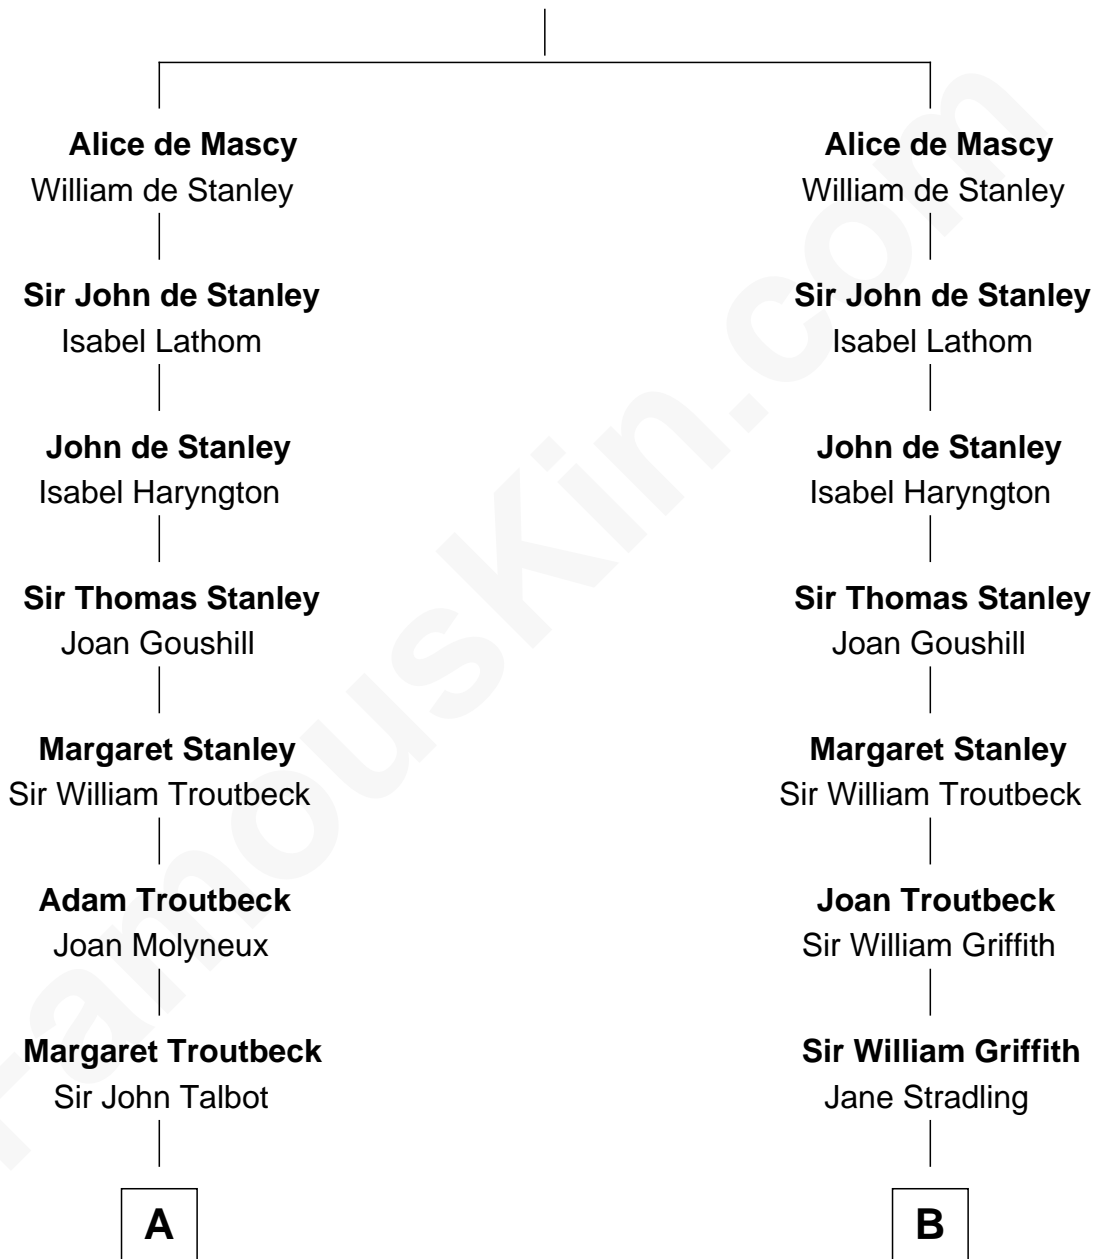

FamousKin.com Relationship Chart of

Prince Harry

Duke of Sussex

15th cousin 6 times removed of

Abigail (Smith) Adams

First Lady of President John Adams

Hugh de Mascy

C

Claude George Bowes-Lyon
Cecilia Nina Cavendish-Bentinck

Elizabeth Bowes-Lyon
George VI, King of the United Kingdom

Elizabeth II, Queen of the United Kingdom
Prince Philip of Edinburgh

Charles III, King of the United Kingdom
Princess Diana Frances Spencer