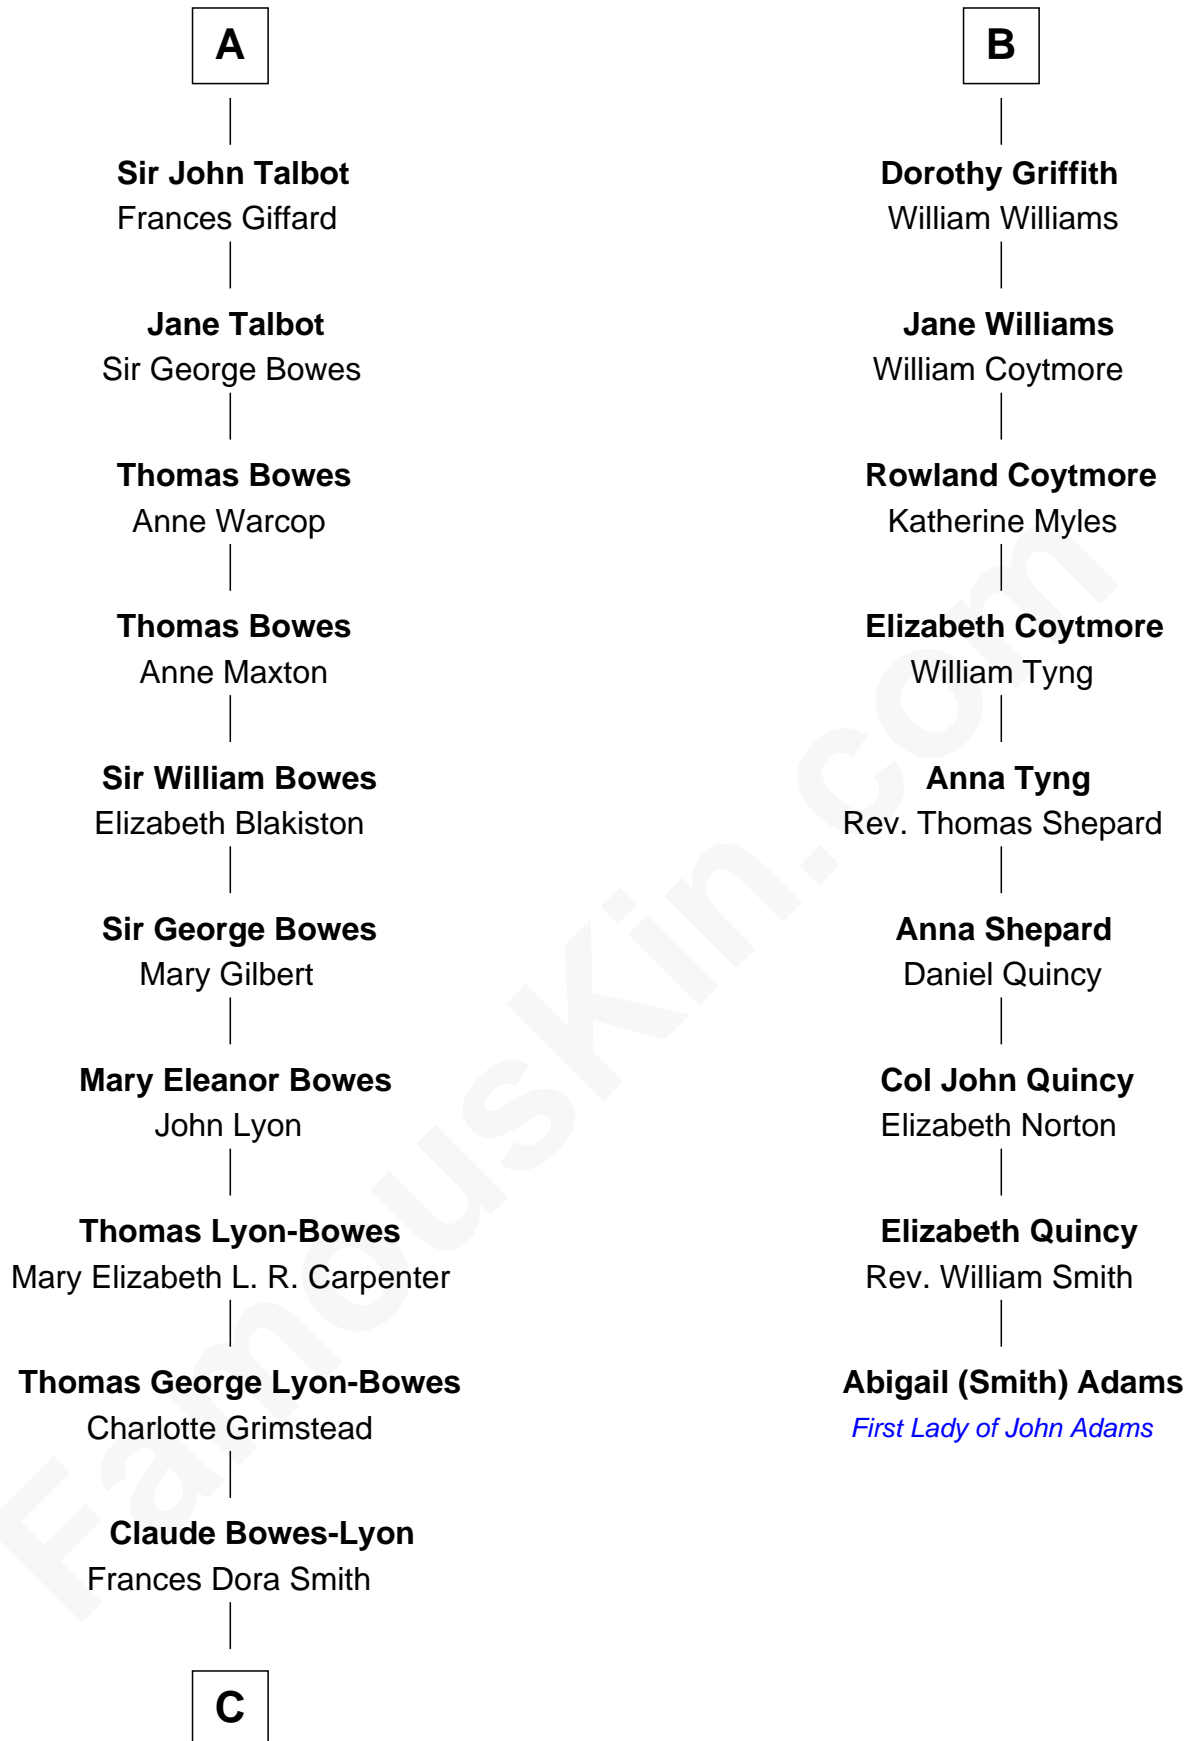

FamousKin.com Relationship Chart of

Prince Harry

Duke of Sussex

15th cousin 6 times removed of

Abigail (Smith) Adams

First Lady of President John Adams

Hugh de Mascy

C

Claude George Bowes-Lyon
Cecilia Nina Cavendish-Bentinck

Elizabeth Bowes-Lyon
George VI, King of the United Kingdom

Elizabeth II, Queen of the United Kingdom
Prince Philip of Edinburgh

Charles III, King of the United Kingdom
Princess Diana Frances Spencer