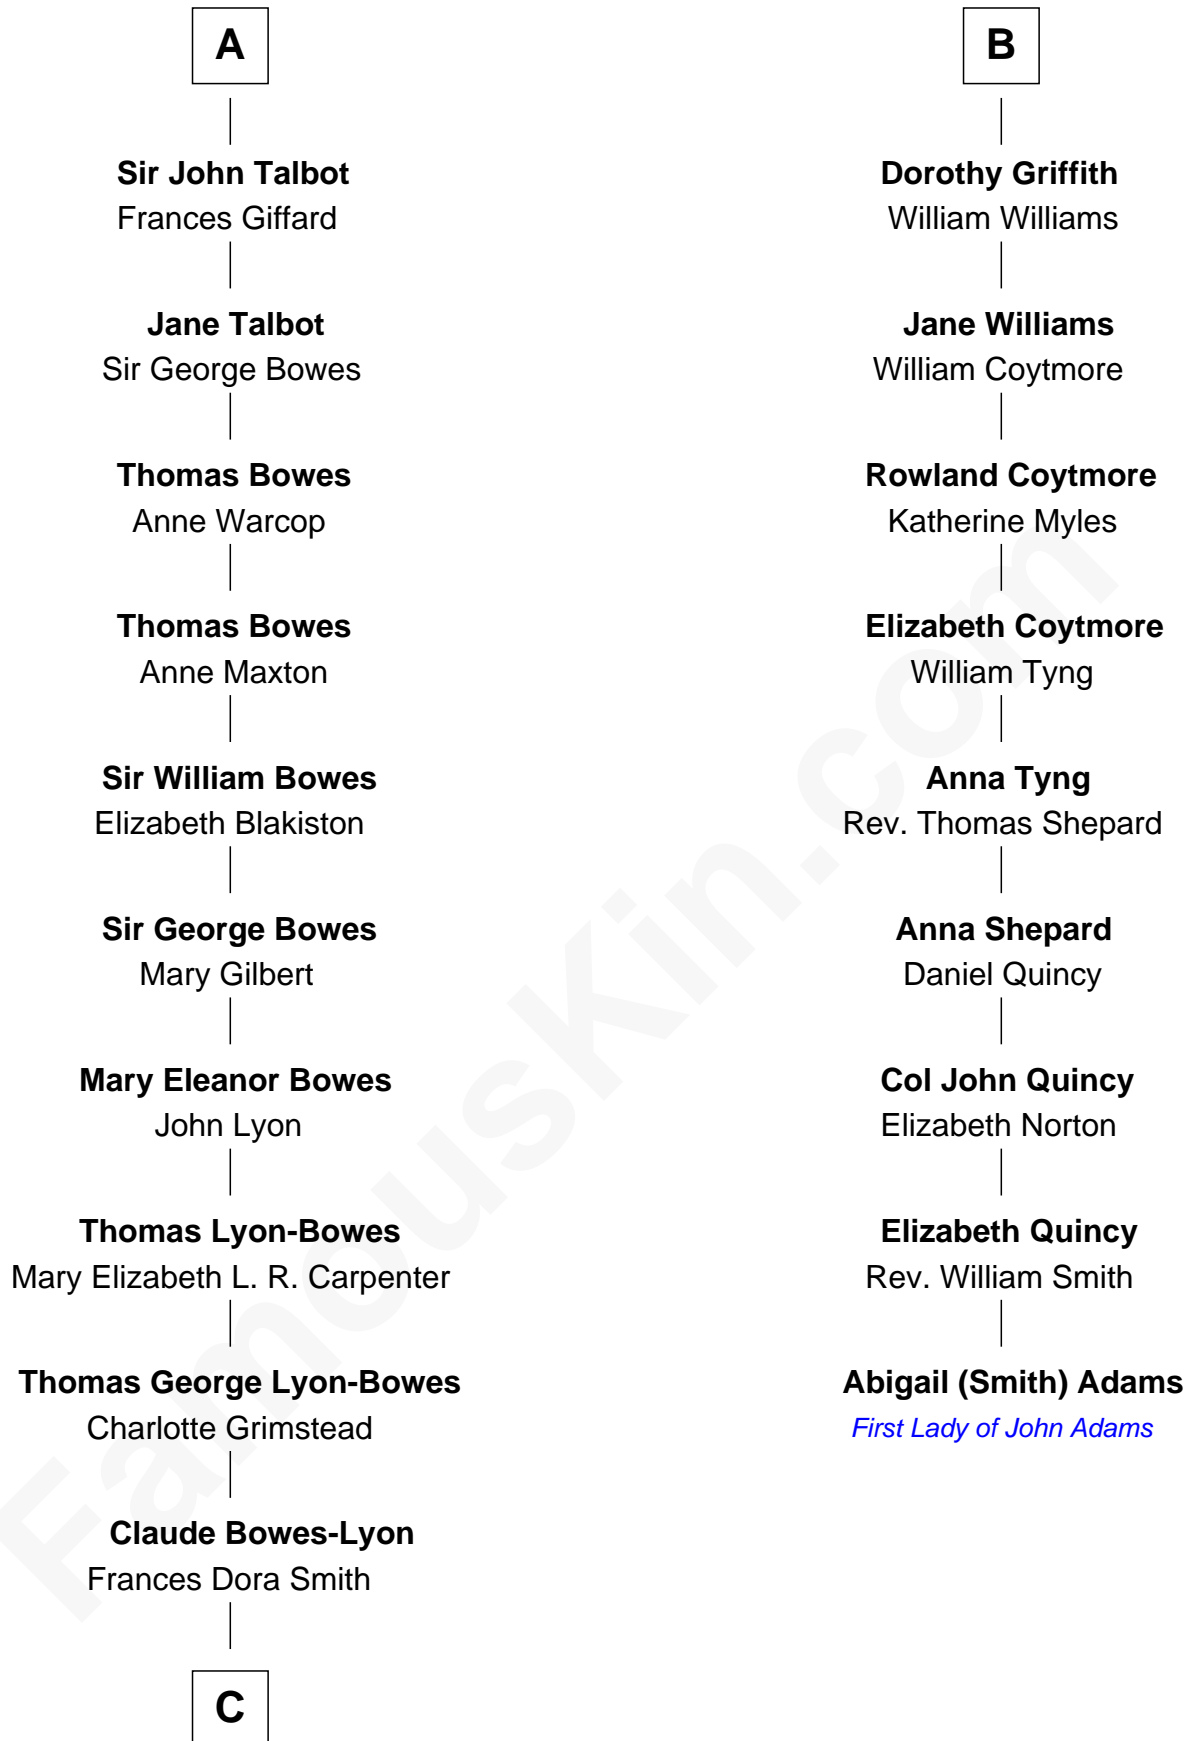

FamousKin.com Relationship Chart of

Prince Harry

Duke of Sussex

15th cousin 6 times removed of

Abigail (Smith) Adams

First Lady of President John Adams

John de Stanley

Mabel Hawkset

C

Claude George Bowes-Lyon
Cecilia Nina Cavendish-Bentinck

Elizabeth Bowes-Lyon
George VI, King of the United Kingdom

Elizabeth II, Queen of the United Kingdom
Prince Philip of Edinburgh

Charles III, King of the United Kingdom
Princess Diana Frances Spencer