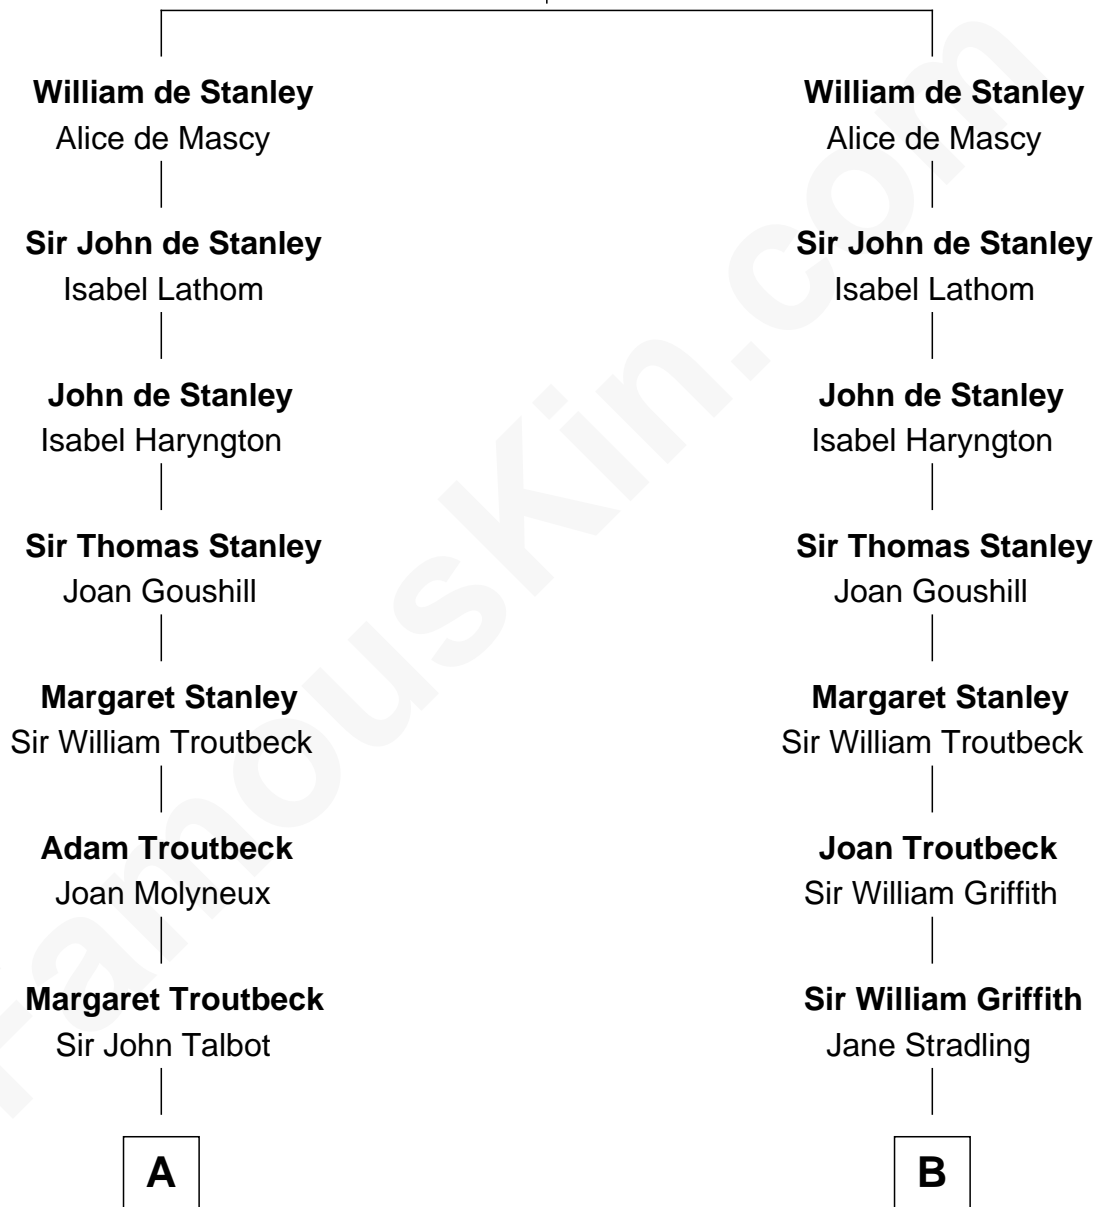

FamousKin.com Relationship Chart of

Prince Harry

Duke of Sussex

15th cousin 6 times removed of

Abigail (Smith) Adams

First Lady of President John Adams

John de Stanley

Mabel Hawkset

C

Claude George Bowes-Lyon
Cecilia Nina Cavendish-Bentinck

Elizabeth Bowes-Lyon
George VI, King of the United Kingdom

Elizabeth II, Queen of the United Kingdom
Prince Philip of Edinburgh

Charles III, King of the United Kingdom
Princess Diana Frances Spencer