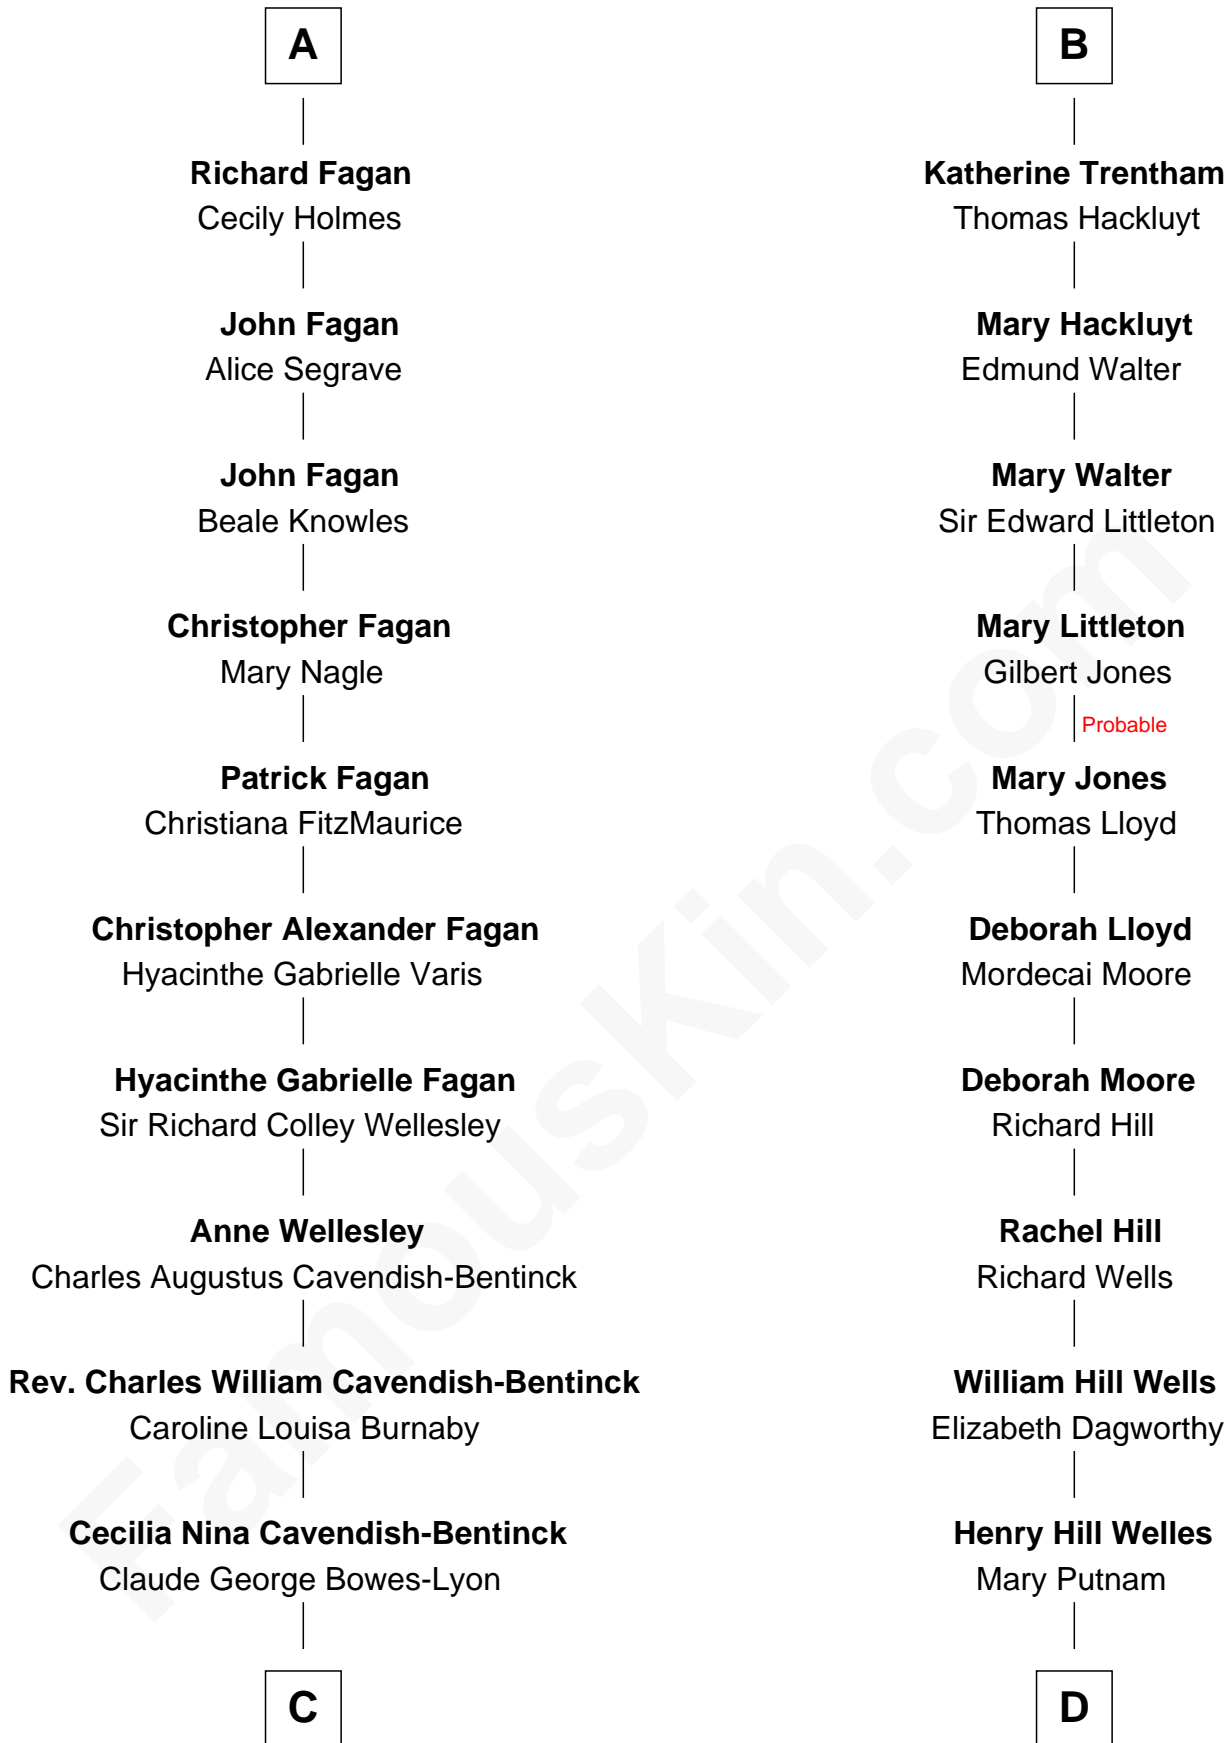

FamousKin.com Relationship Chart of

Prince Harry
Duke of Sussex

19th cousin 1 time removed of

Orson Welles

Radio, Stage, and Movie Actor

John de Mowbray
Joan of Lancaster

John de Mowbray
Elizabeth de Segrave

Eleanor de Mowbray
John de Welles

Eudo de Welles
Maud de Greystoke

Sir William de Welles
Anne Barnewall

Ismay de Welles
Thomas Nangle

John Nangle
Eleanor Dowdall

Amy Nangle
Thomas Fagan

A

John de Mowbray
Elizabeth de Segrave

Margaret Mowbray
Sir Reginald Lucy

Sir Walter Lucy
Eleanor L'Arcedeckne

Eleanor Lucy
Sir Thomas Hopton

Elizabeth Hopton
Sir Roger Corbet

Sir Richard Corbet
Elizabeth Devereux

Elizabeth Corbet
Thomas Trentham

B

C

Elizabeth Bowes-Lyon

George VI, King of the United Kingdom

Elizabeth II, Queen of the United Kingdom

Prince Philip of Edinburgh

Charles III, King of the United Kingdom

Princess Diana Frances Spencer