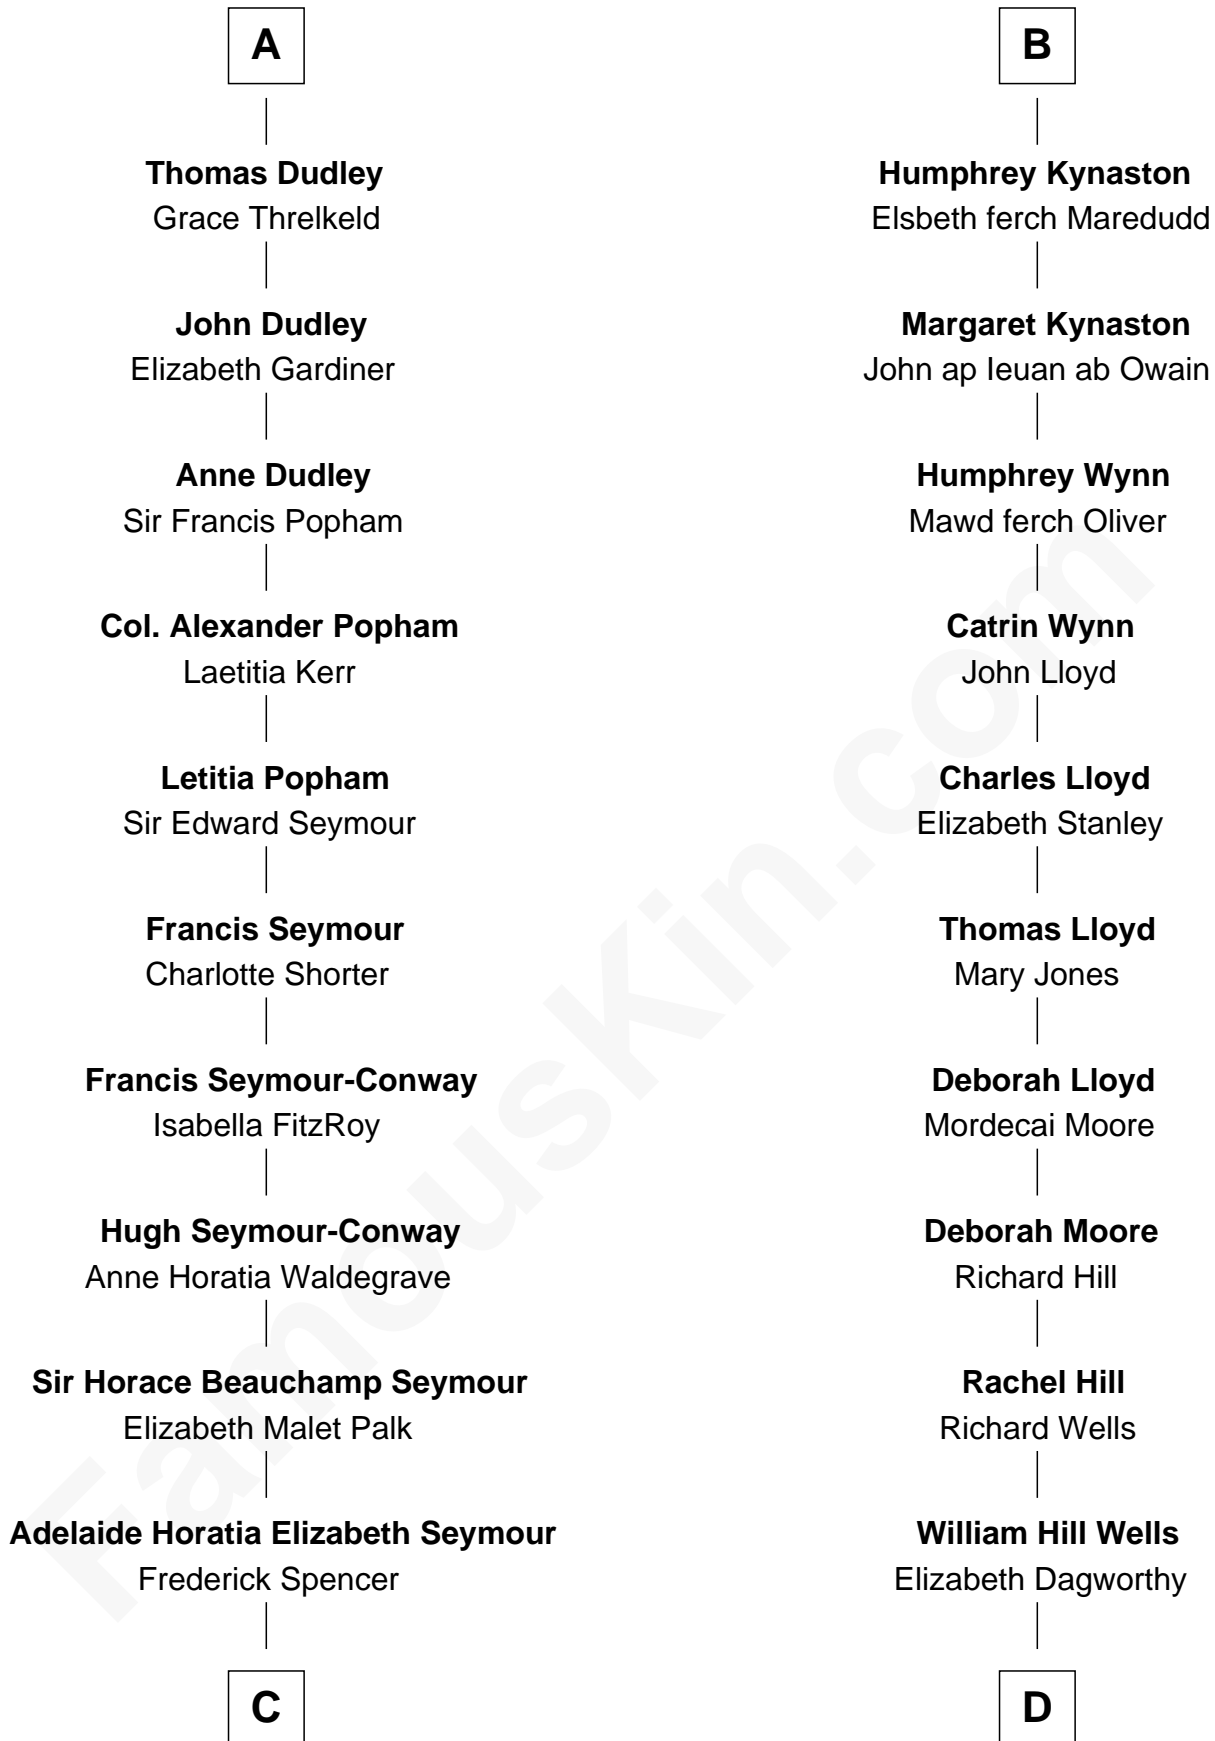

FamousKin.com Relationship Chart of

Prince Harry

Duke of Sussex

20th cousin 1 time removed of

Orson Welles

Radio, Stage, and Movie Actor

Edmund Plantagenet

Blanche of Artois

C

Charles Robert Spencer

Margaret Baring

Albert Edward John Spencer

Cynthia Elinor Beatrix Hamilton

Edward John Spencer

Frances Ruth Burke Roche

Princess Diana Frances Spencer