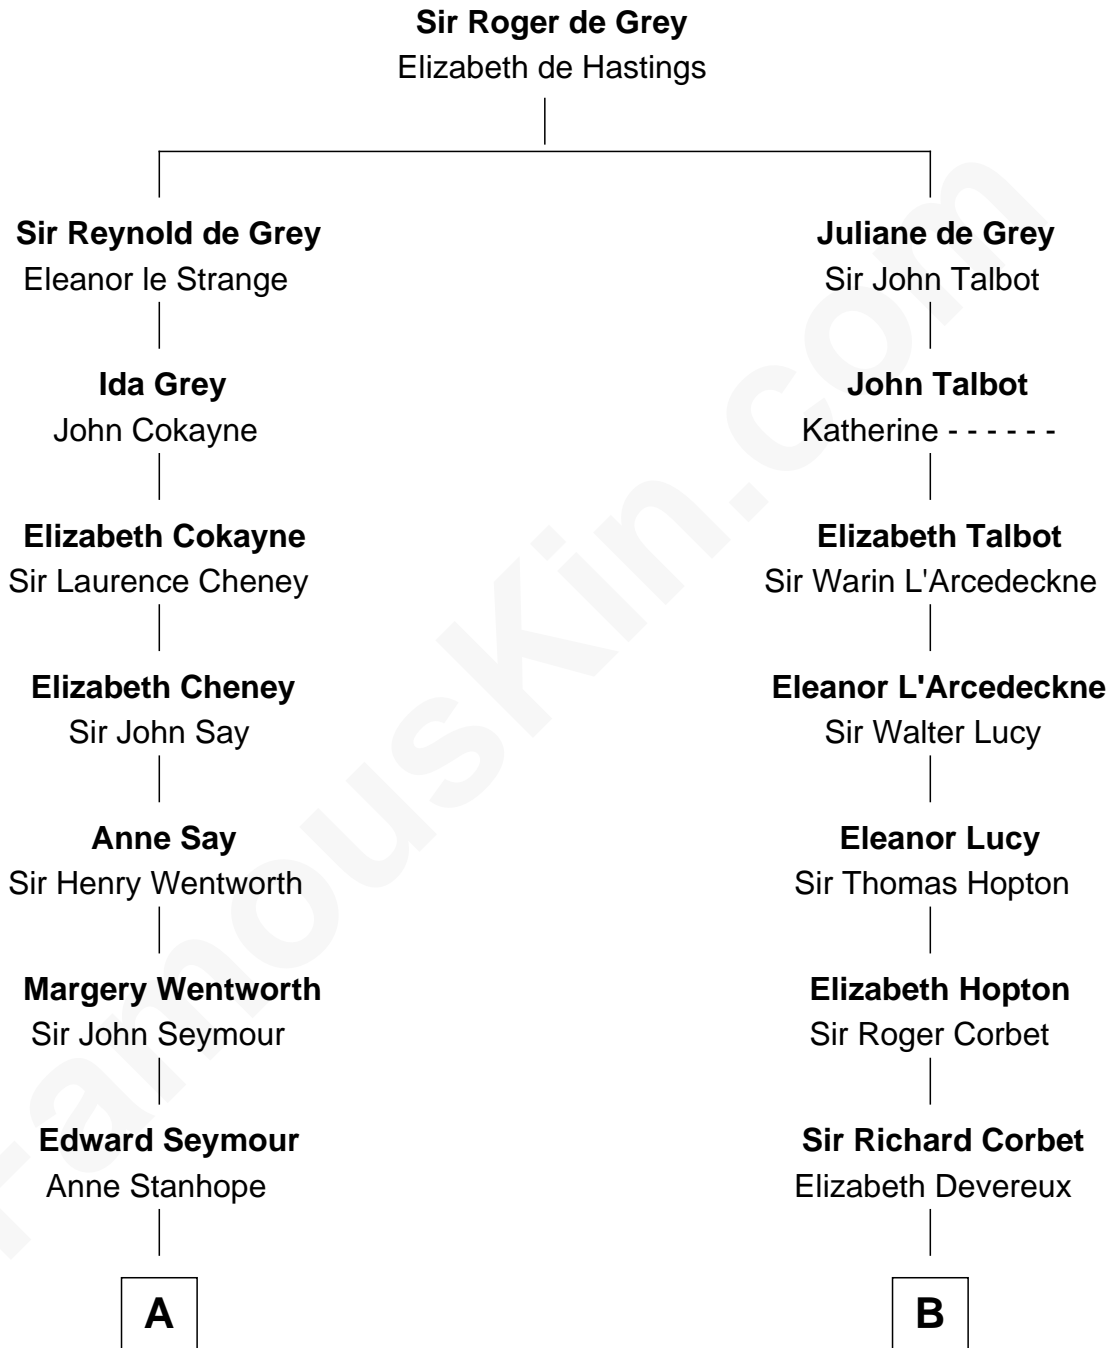

FamousKin.com Relationship Chart of

Prince Harry
Duke of Sussex

20th cousin 1 time removed of

Orson Welles

Radio, Stage, and Movie Actor

C

Cecilia Nina Cavendish-Bentinck

Claude George Bowes-Lyon

Elizabeth Bowes-Lyon

George VI, King of the United Kingdom

Elizabeth II, Queen of the United Kingdom

Prince Philip of Edinburgh

Charles III, King of the United Kingdom

Princess Diana Frances Spencer

Prince Harry