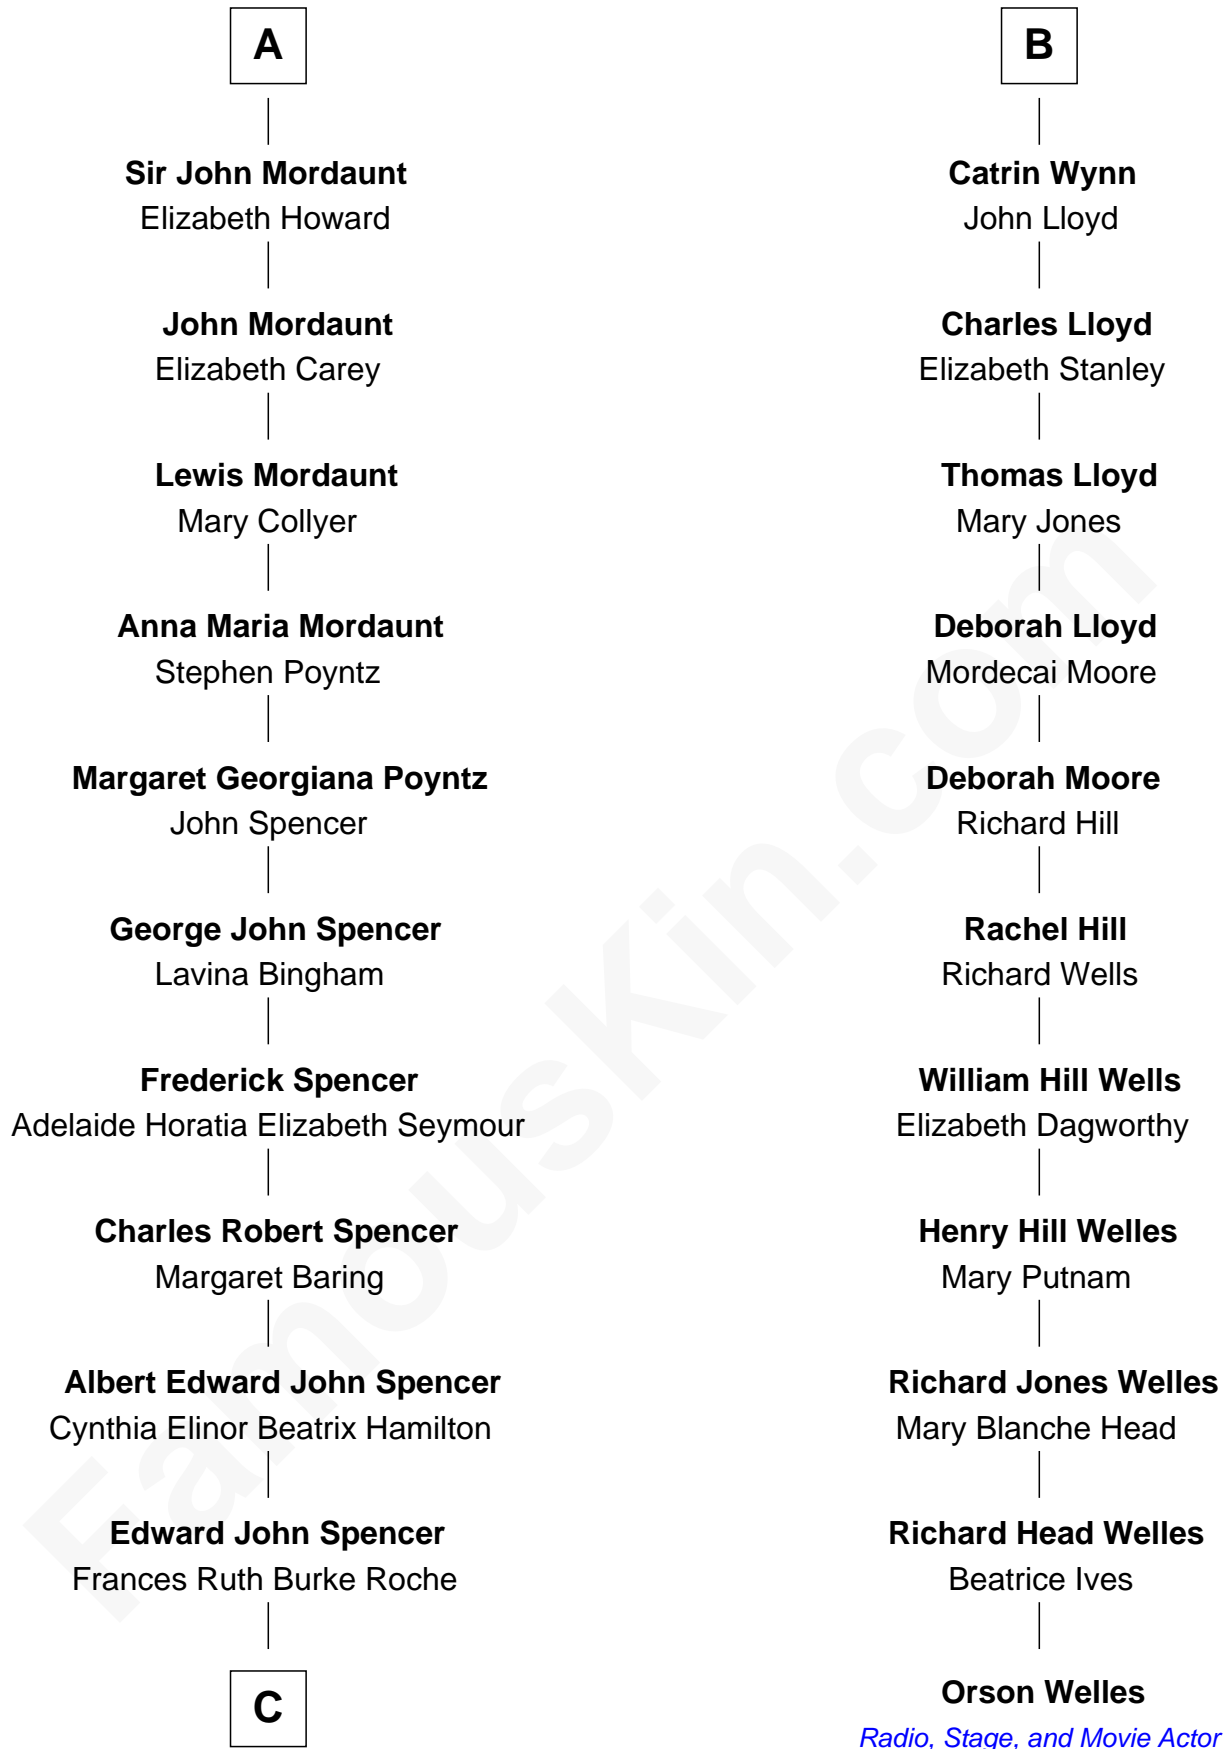

FamousKin.com Relationship Chart of

Prince Harry

Duke of Sussex

17th cousin 1 time removed of

Orson Welles

Radio, Stage, and Movie Actor

John of Gaunt

*with wife
Katherine Roet*

Sir George Neville

Margaret Fenne

Antigone Plantagenet

Henry Grey

Jane Neville

Sir Henry Pole

Elizabeth Grey

Sir Roger Kynaston

Margaret Compton

Henry Mordaunt

Humphrey Wynn

Mawd ferch Oliver

A

B

C

Princess Diana Frances Spencer
Charles III, King of the United Kingdom