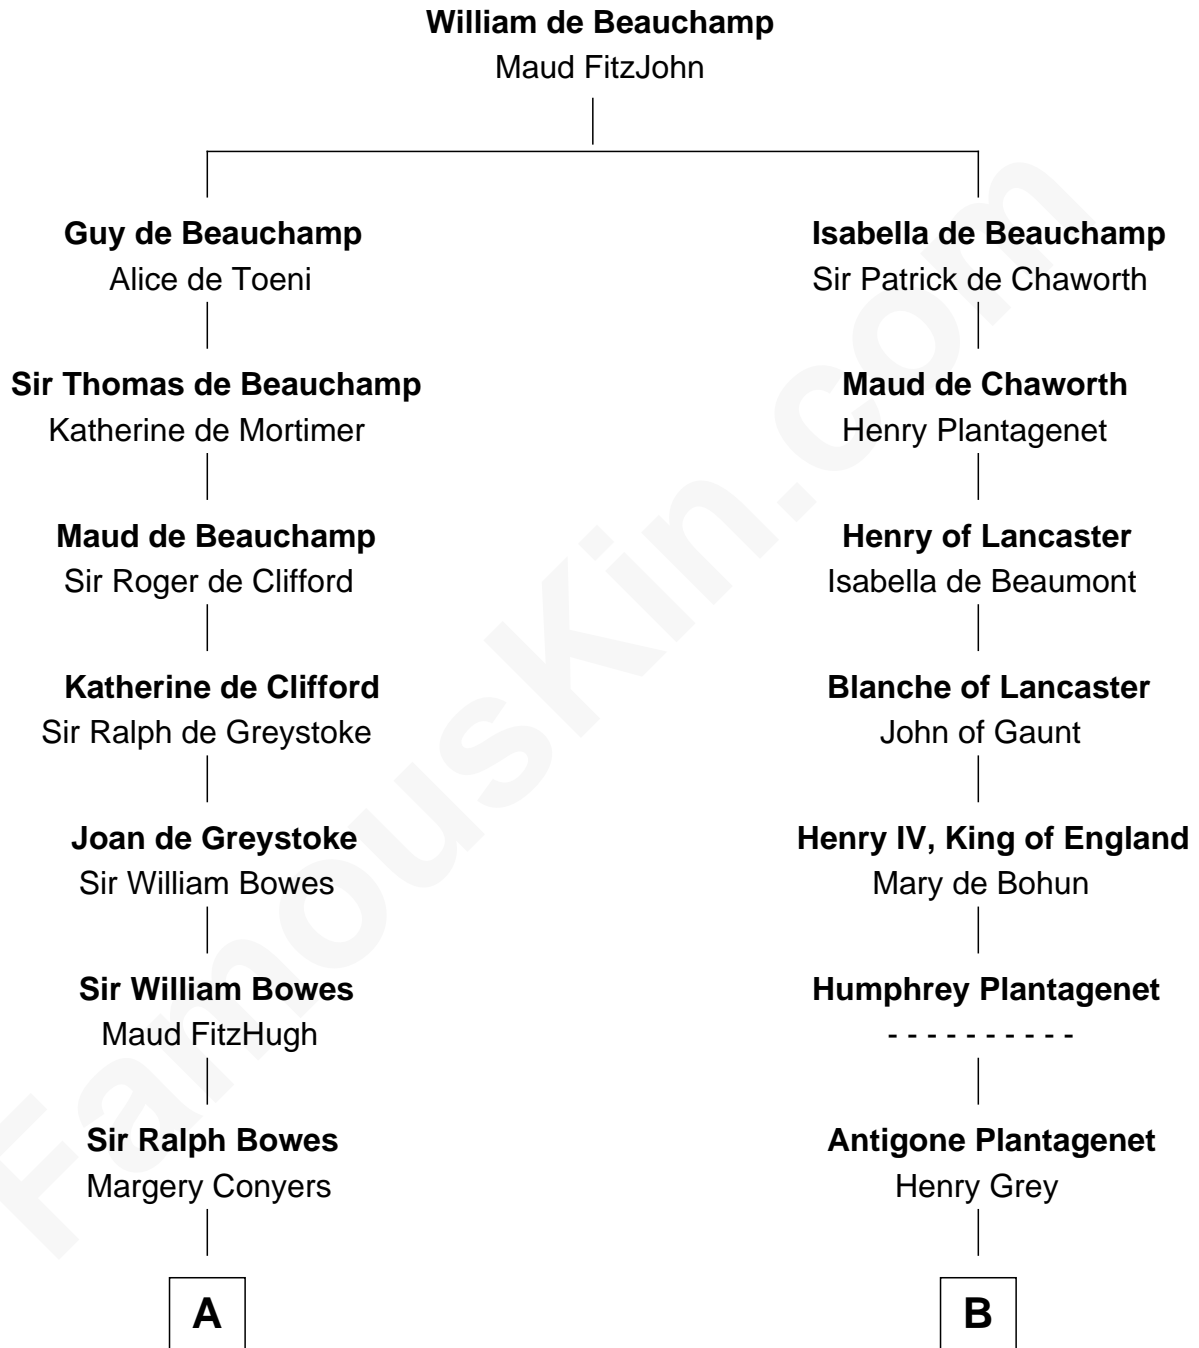

FamousKin.com Relationship Chart of

Prince Harry
Duke of Sussex

21st cousin of

Orson Welles

Radio, Stage, and Movie Actor

C

Claude George Bowes-Lyon
Cecilia Nina Cavendish-Bentinck

Elizabeth Bowes-Lyon
George VI, King of the United Kingdom

Elizabeth II, Queen of the United Kingdom
Prince Philip of Edinburgh

Charles III, King of the United Kingdom
Princess Diana Frances Spencer

Prince Harry
Duke of Sussex

D

William Hill Wells
Elizabeth Dagworthy