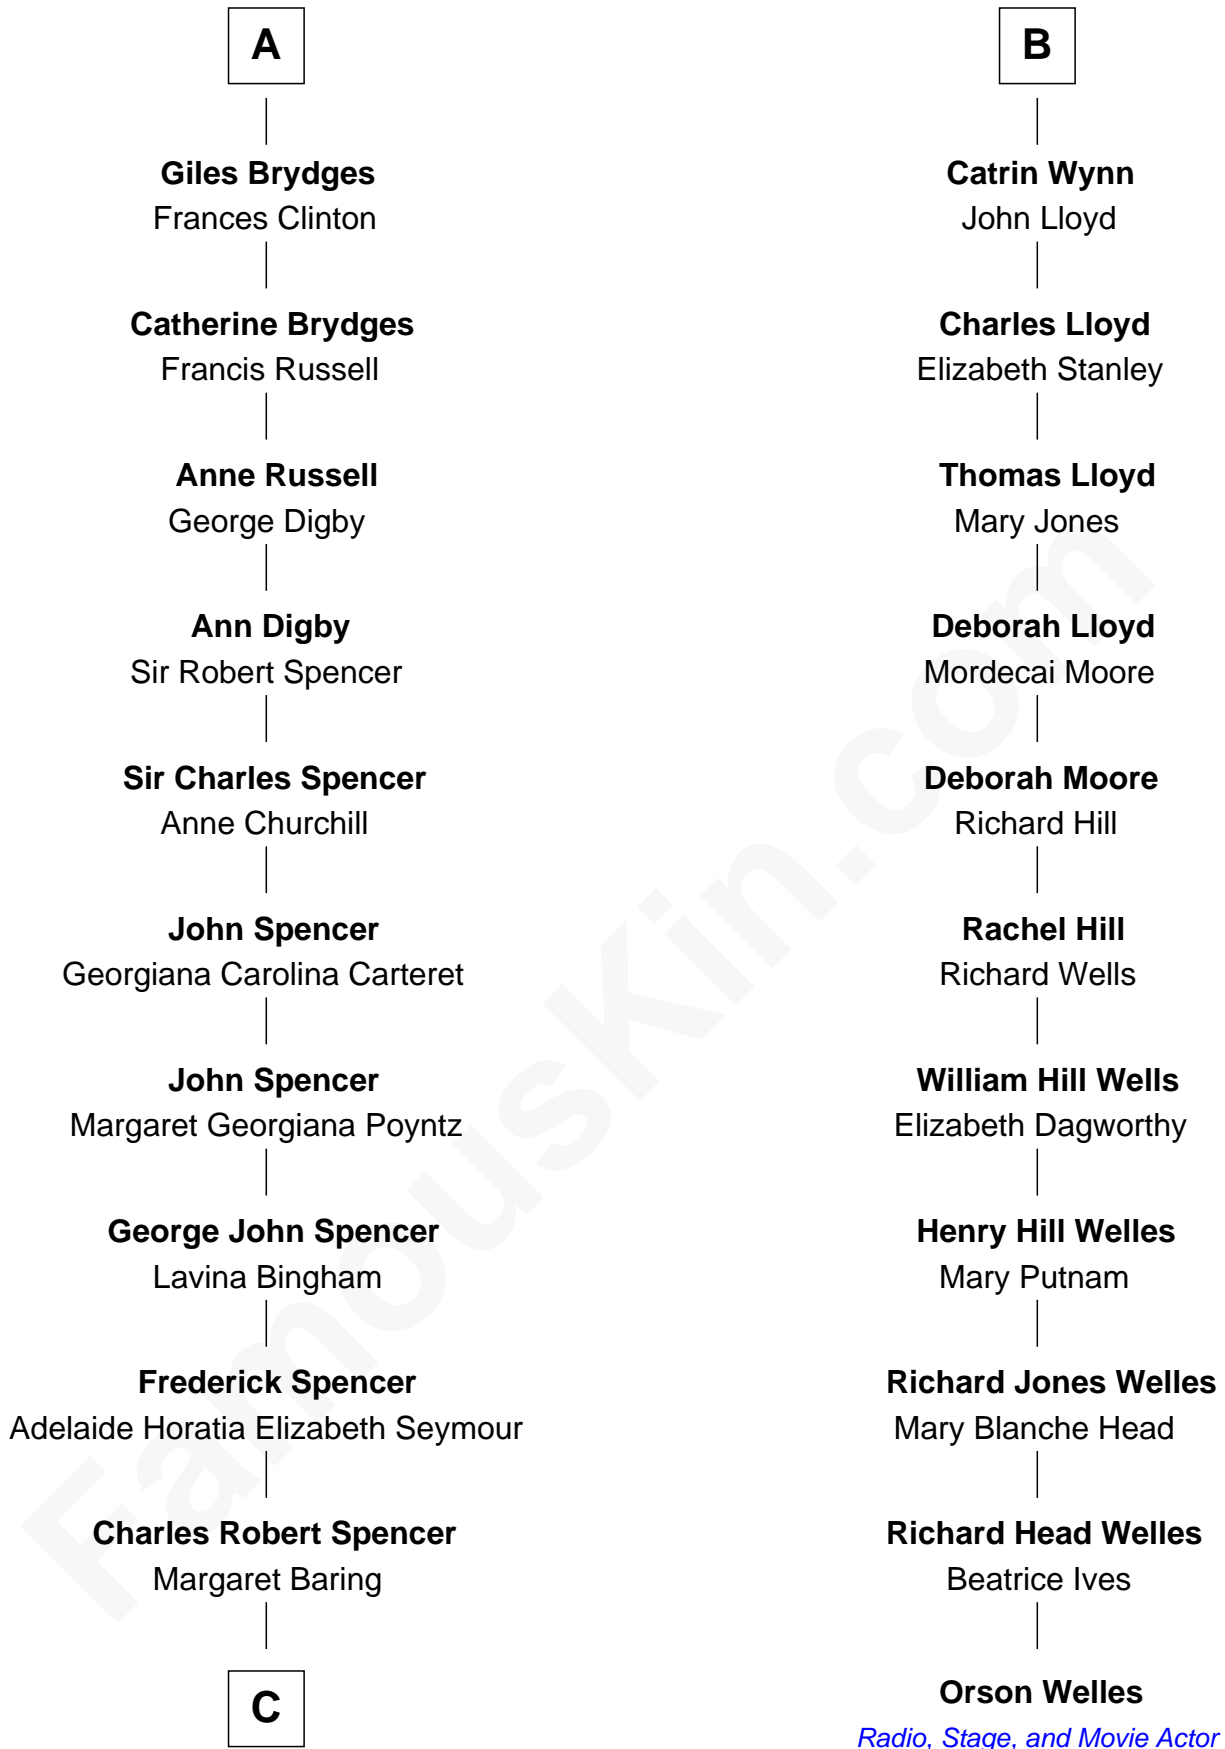

# FamousKin.com Relationship Chart of

**Prince Harry**

*Duke of Sussex*

17th cousin 3 times removed of

**Orson Welles**

*Radio, Stage, and Movie Actor*

**C**

Albert Edward John Spencer

Cynthia Elinor Beatrix Hamilton

Edward John Spencer

Frances Ruth Burke Roche

Princess Diana Frances Spencer

Charles III, King of the United Kingdom

Prince Harry

*Duke of Sussex*

FamousKin.com