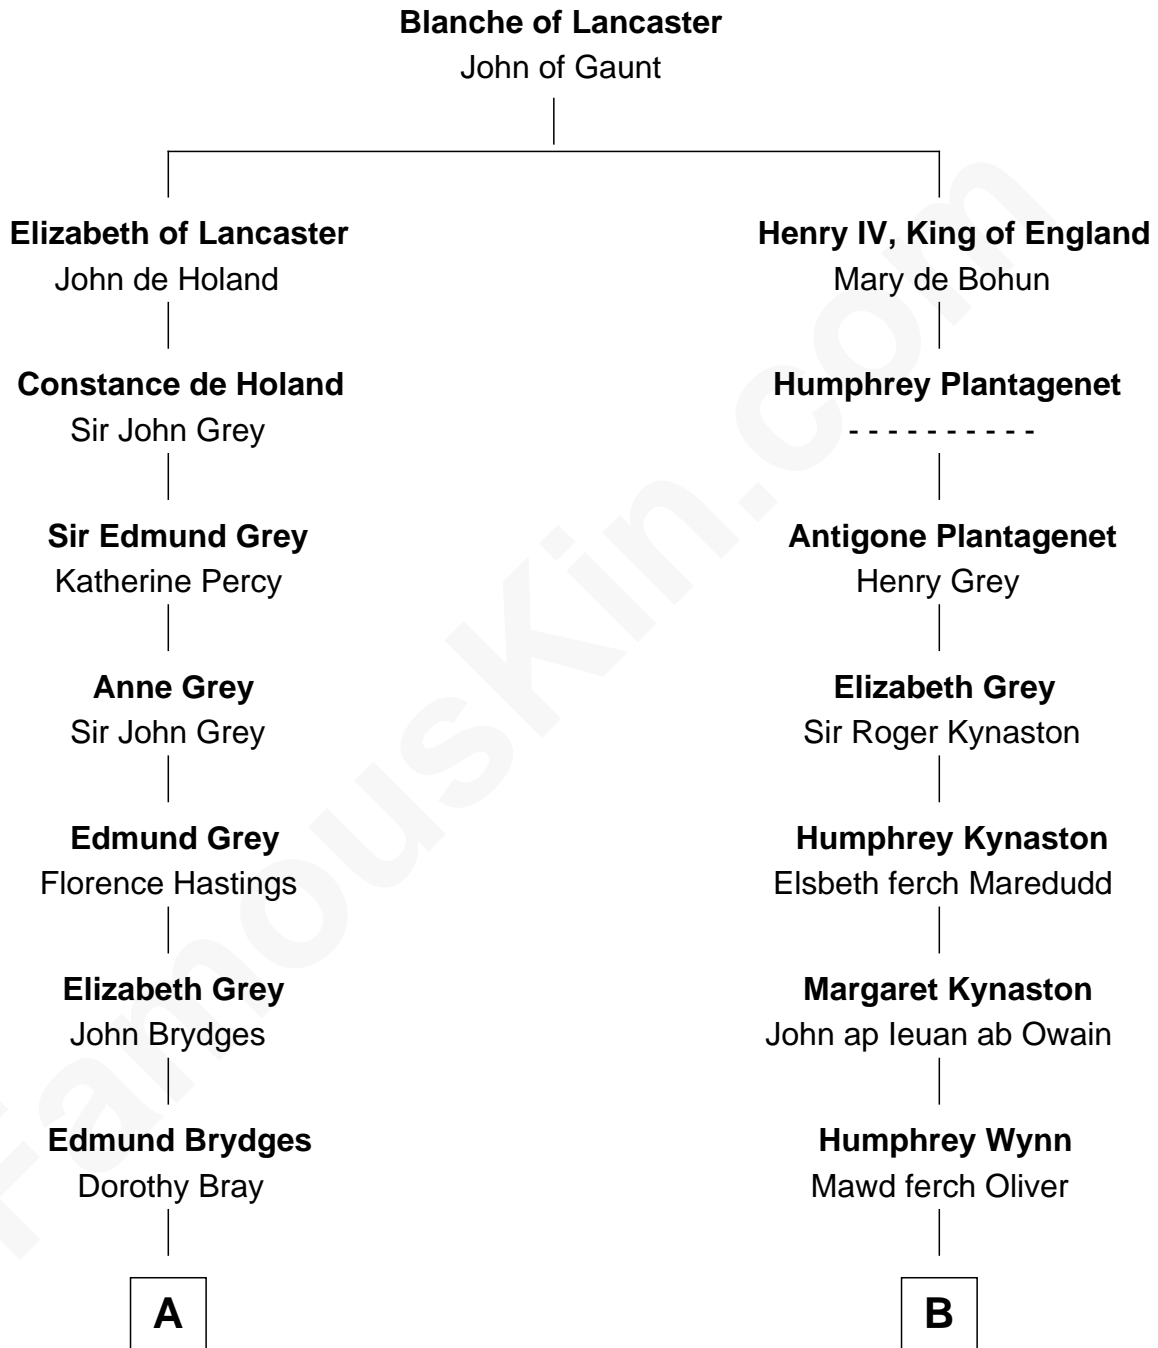

# FamousKin.com Relationship Chart of

**Prince Harry**

*Duke of Sussex*

17th cousin 3 times removed of

**Orson Welles**

*Radio, Stage, and Movie Actor*

**C**

Albert Edward John Spencer

Cynthia Elinor Beatrix Hamilton

Edward John Spencer

Frances Ruth Burke Roche

Princess Diana Frances Spencer

Charles III, King of the United Kingdom

Prince Harry

*Duke of Sussex*

FamousKin.com