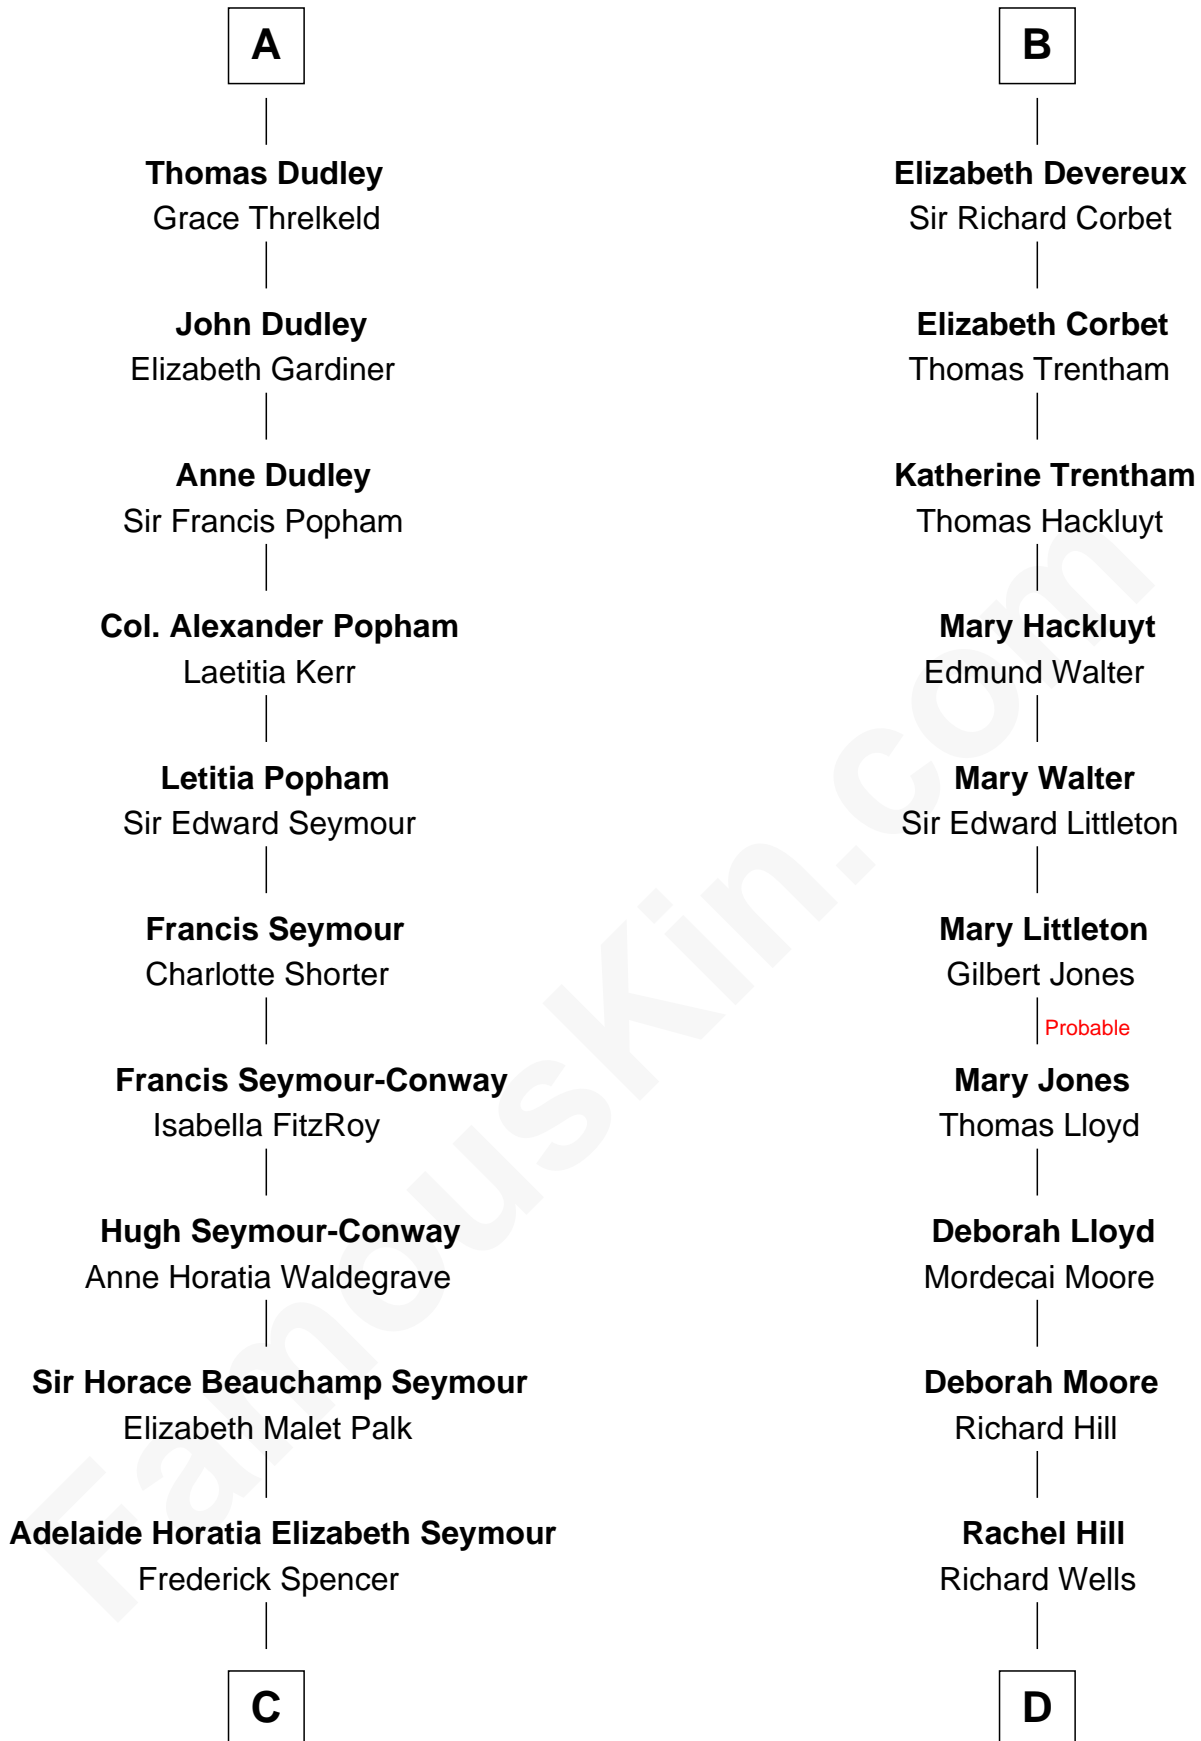

# FamousKin.com Relationship Chart of

**Prince Harry**  
*Duke of Sussex*

21st cousin of

**Orson Welles**

*Radio, Stage, and Movie Actor*

**Sir Hugh le Despencer**  
Isabella de Beauchamp

**Sir Philip le Despencer**  
Margaret de Goushill

**Alice le Despenser**  
Sir John Sutton

**Margaret Despencer**  
Robert de Ferrers

**Sir John Sutton**  
Constance Blount

**Sir Edmund Ferrers**  
Ellen Roche

**Sir John Sutton**  
Elizabeth Berkeley

**Sir William Ferrers**  
Elizabeth Belknap

**Sir Edmund Sutton**  
Matilda Clifford

**Anne Ferrers**  
Sir Walter Devereux

**A**

**B**

**C**

**Charles Robert Spencer**

Margaret Baring

**Albert Edward John Spencer**