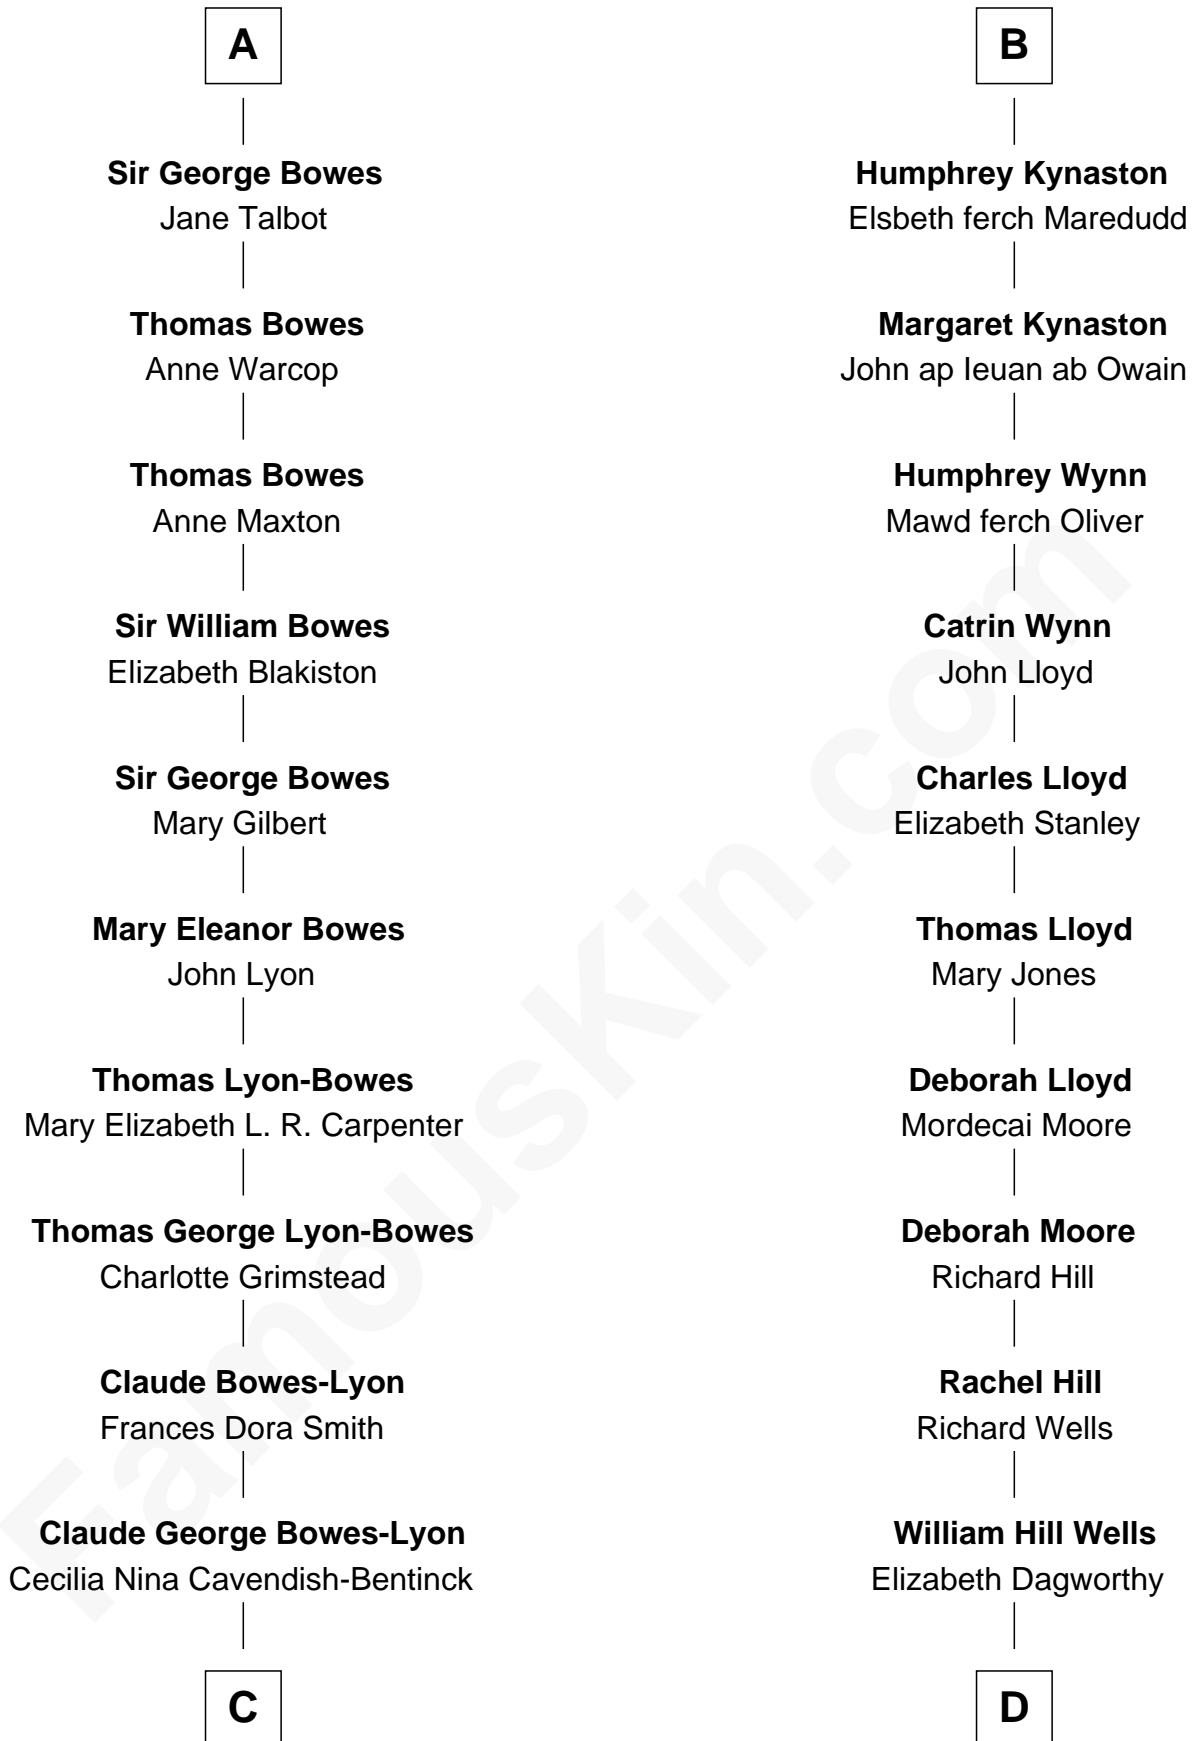

FamousKin.com Relationship Chart of

Prince Harry
Duke of Sussex

20th cousin of

Orson Welles

Radio, Stage, and Movie Actor

Richard Fitzalan
Alice de Saluzzo

C

Elizabeth Bowes-Lyon

George VI, King of the United Kingdom

Elizabeth II, Queen of the United Kingdom

Prince Philip of Edinburgh

Charles III, King of the United Kingdom

Princess Diana Frances Spencer

Prince Harry

Duke of Sussex

D