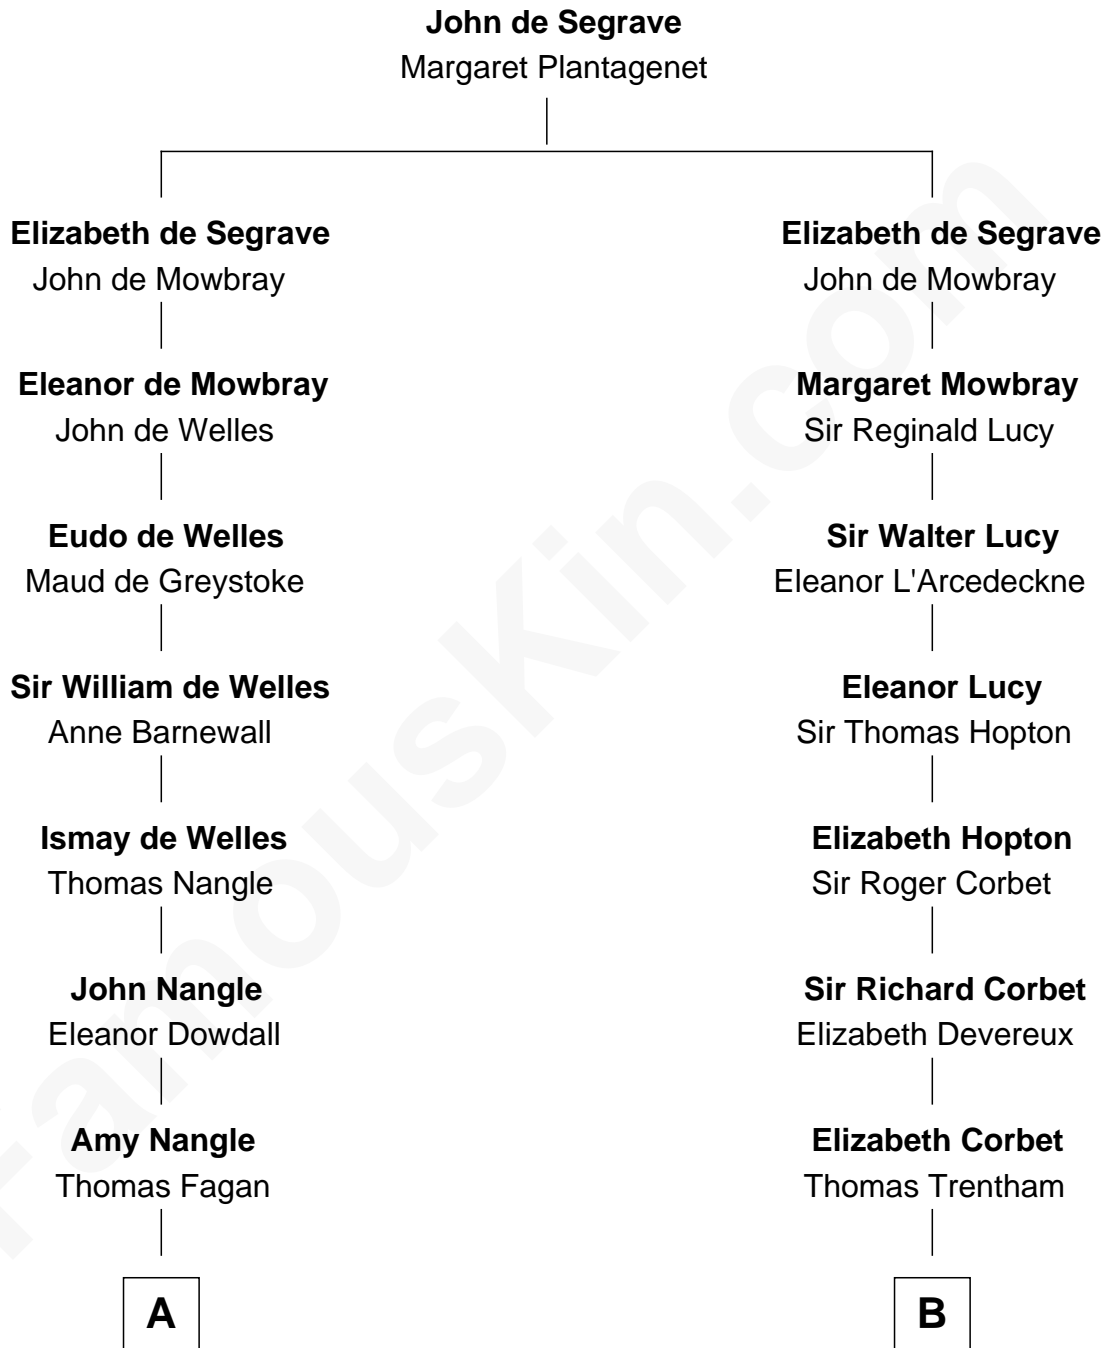

FamousKin.com Relationship Chart of

Prince Harry
Duke of Sussex

19th cousin 1 time removed of

Orson Welles

Radio, Stage, and Movie Actor

C

Elizabeth Bowes-Lyon

George VI, King of the United Kingdom

Elizabeth II, Queen of the United Kingdom

Prince Philip of Edinburgh

Charles III, King of the United Kingdom

Princess Diana Frances Spencer

Prince Harry

Duke of Sussex

D

Richard Jones Welles