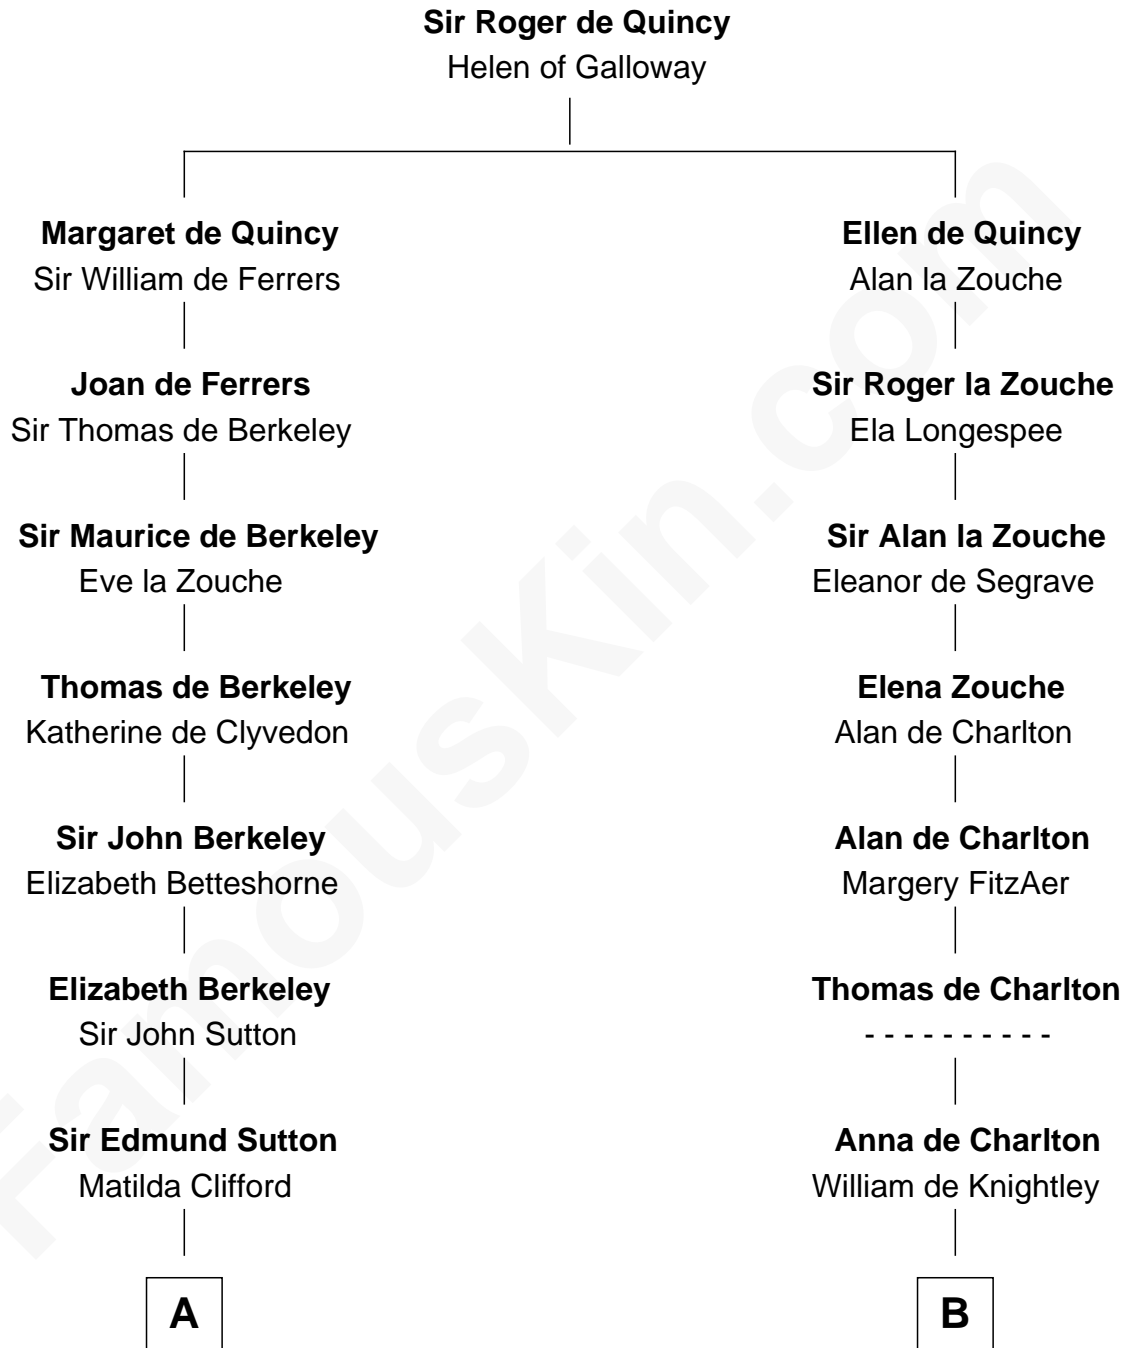

FamousKin.com Relationship Chart of

Prince Harry
Duke of Sussex

18th cousin 3 times removed of

John Hancock

Signer of the Declaration of Independence

C

Charles Robert Spencer

Margaret Baring

Albert Edward John Spencer

Cynthia Elinor Beatrix Hamilton

Edward John Spencer

Frances Ruth Burke Roche

Princess Diana Frances Spencer

Charles III, King of the United Kingdom

Prince Harry

Duke of Sussex