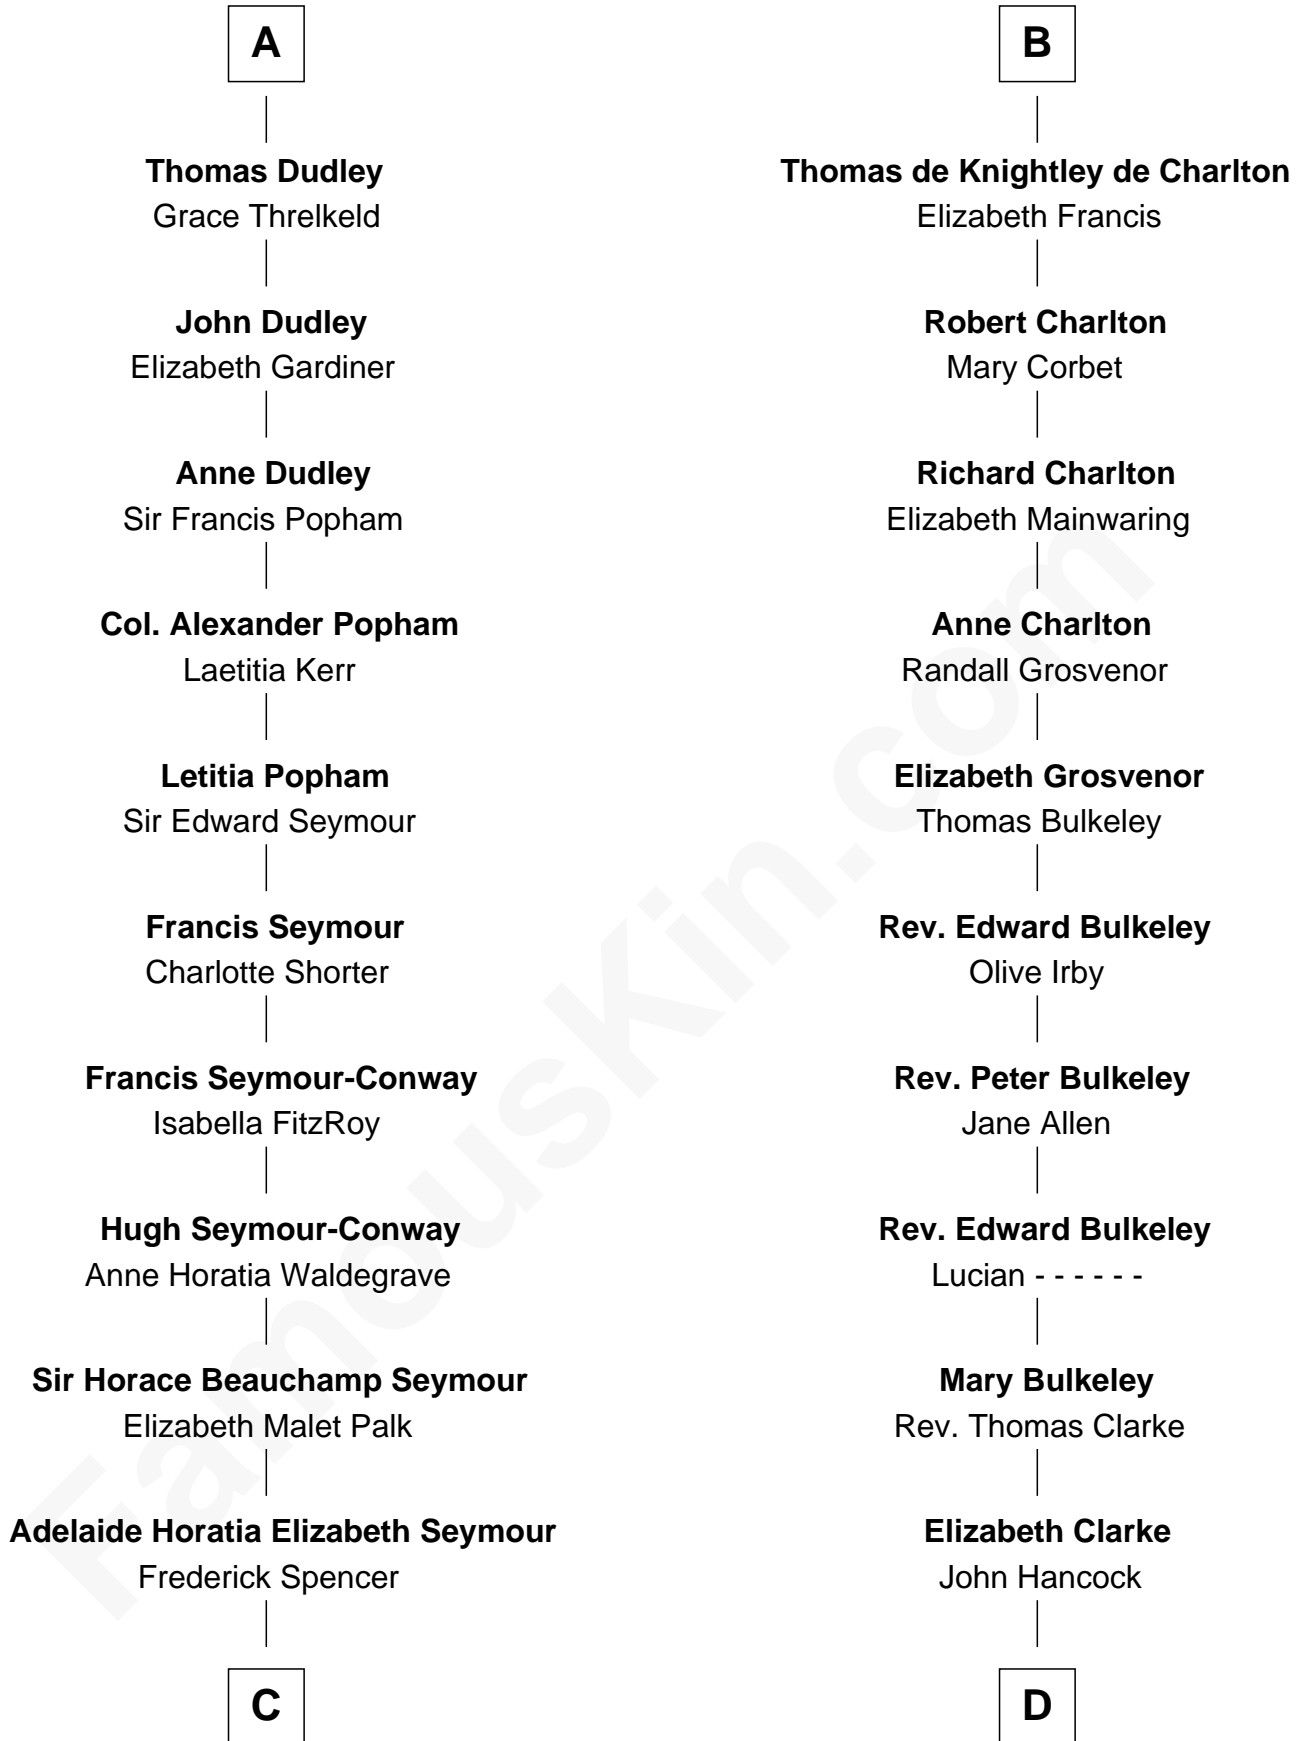

FamousKin.com Relationship Chart of

Prince Harry
Duke of Sussex

18th cousin 3 times removed of

John Hancock

Signer of the Declaration of Independence

C

Charles Robert Spencer

Margaret Baring

Albert Edward John Spencer

Cynthia Elinor Beatrix Hamilton

Edward John Spencer

Frances Ruth Burke Roche

Princess Diana Frances Spencer

Charles III, King of the United Kingdom

Prince Harry

Duke of Sussex