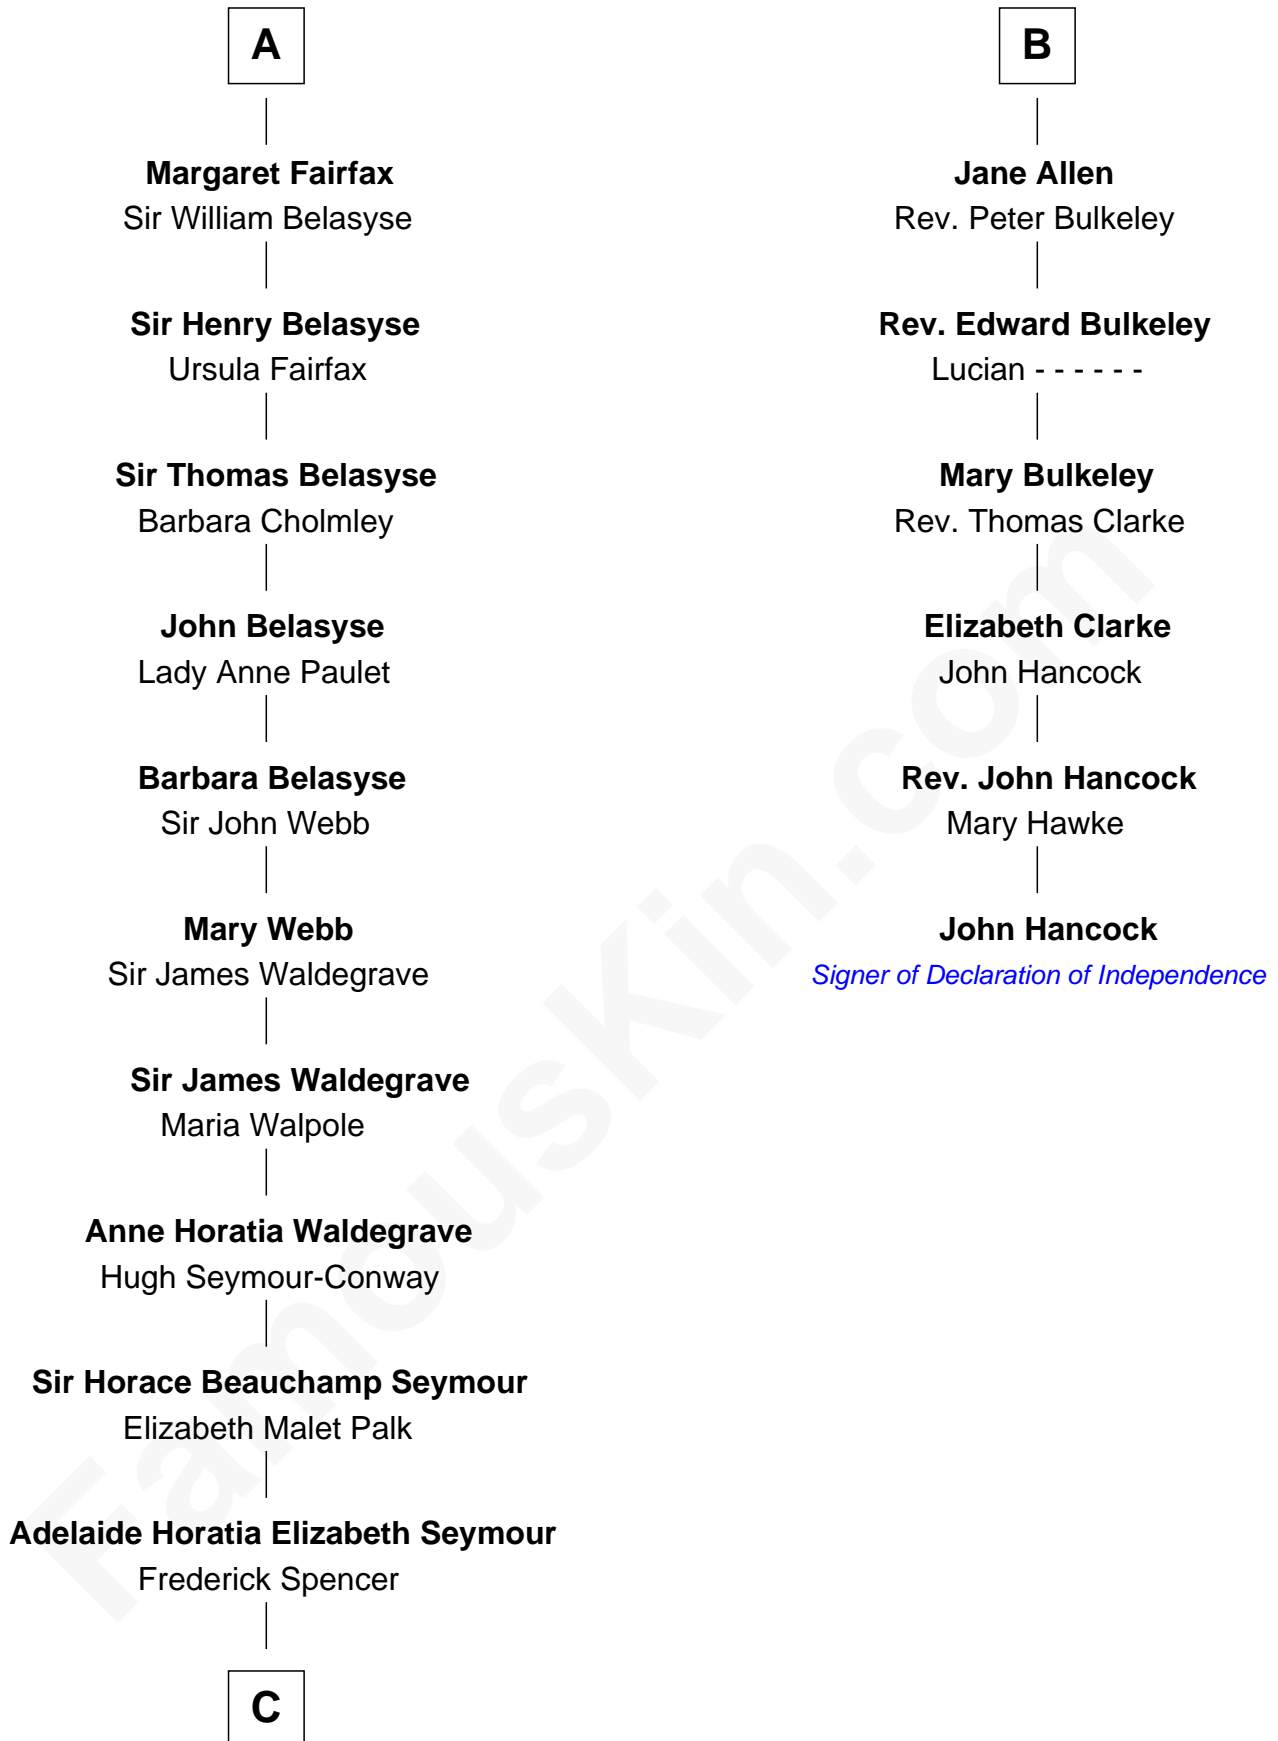

# FamousKin.com Relationship Chart of

**Prince Harry**  
*Duke of Sussex*

12th cousin 9 times removed of

**John Hancock**

*Signer of the Declaration of Independence*

**C**

—  
**Charles Robert Spencer**

Margaret Baring

—  
**Albert Edward John Spencer**

Cynthia Elinor Beatrix Hamilton

—  
**Edward John Spencer**

Frances Ruth Burke Roche

—  
**Princess Diana Frances Spencer**

Charles III, King of the United Kingdom

—  
**Prince Harry**

*Duke of Sussex*

FamousKin.com