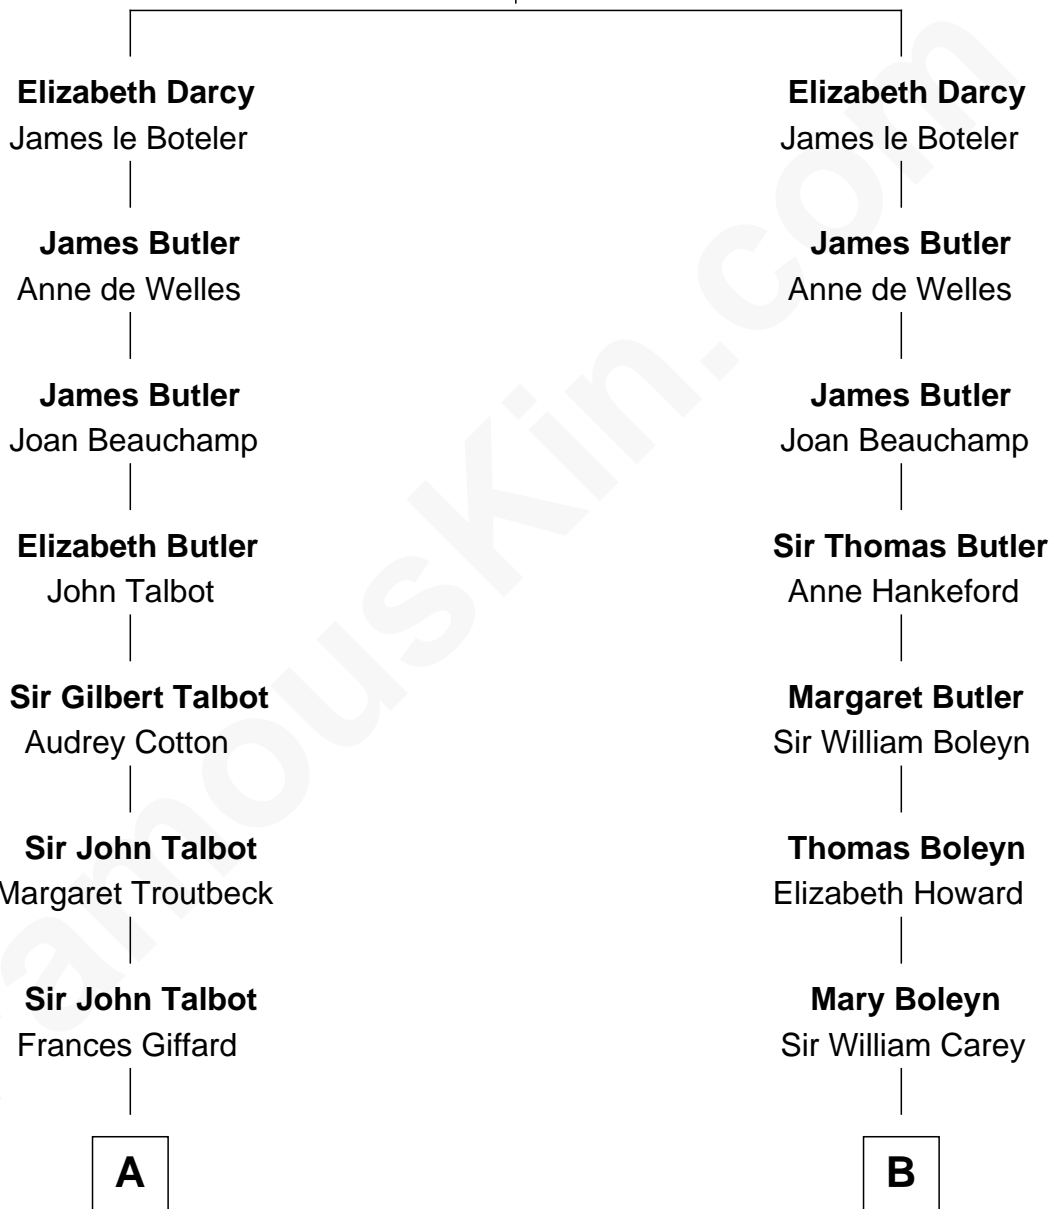

FamousKin.com Relationship Chart of

Prince Harry
Duke of Sussex

16th cousin 4 times removed of

Charles Darwin
Theory of Evolution

Sir John Darcy
Joan de Burgh

C

Elizabeth Bowes-Lyon

George VI, King of the United Kingdom

Elizabeth II, Queen of the United Kingdom

Prince Philip of Edinburgh

Charles III, King of the United Kingdom

Princess Diana Frances Spencer

Prince Harry

Duke of Sussex

FamousKin.com