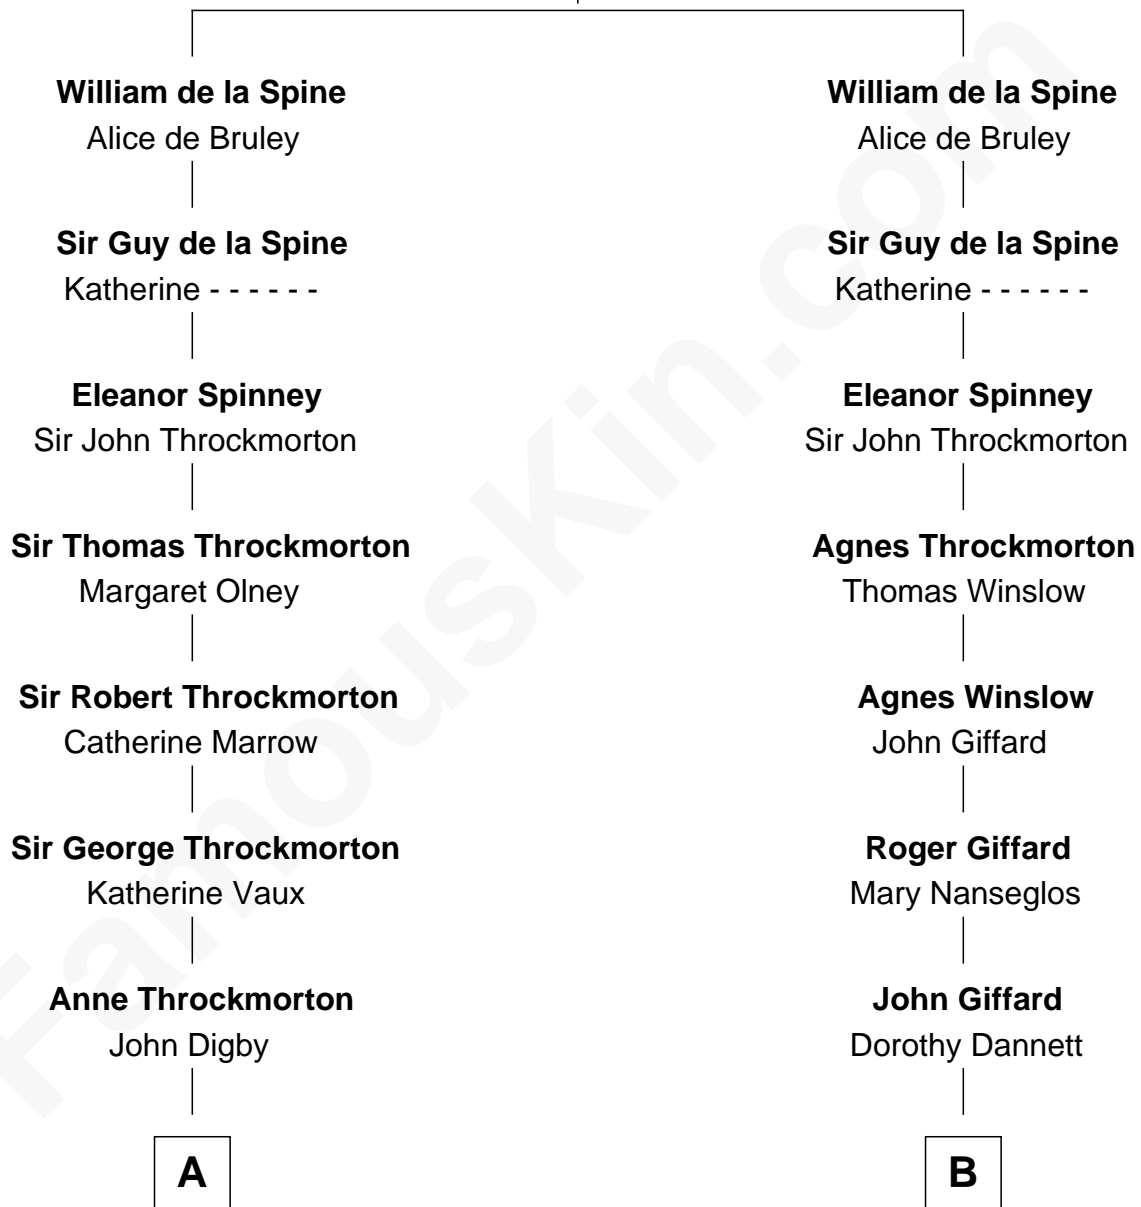

FamousKin.com Relationship Chart of

Prince Harry
Duke of Sussex

16th cousin 4 times removed of

Charles Darwin
Theory of Evolution

William de la Spine
Margery Durvassal

C

—
Albert Edward John Spencer

Cynthia Elinor Beatrix Hamilton

—
Edward John Spencer

Frances Ruth Burke Roche

—
Princess Diana Frances Spencer

Charles III, King of the United Kingdom

—
Prince Harry

Duke of Sussex

FamousKin.com