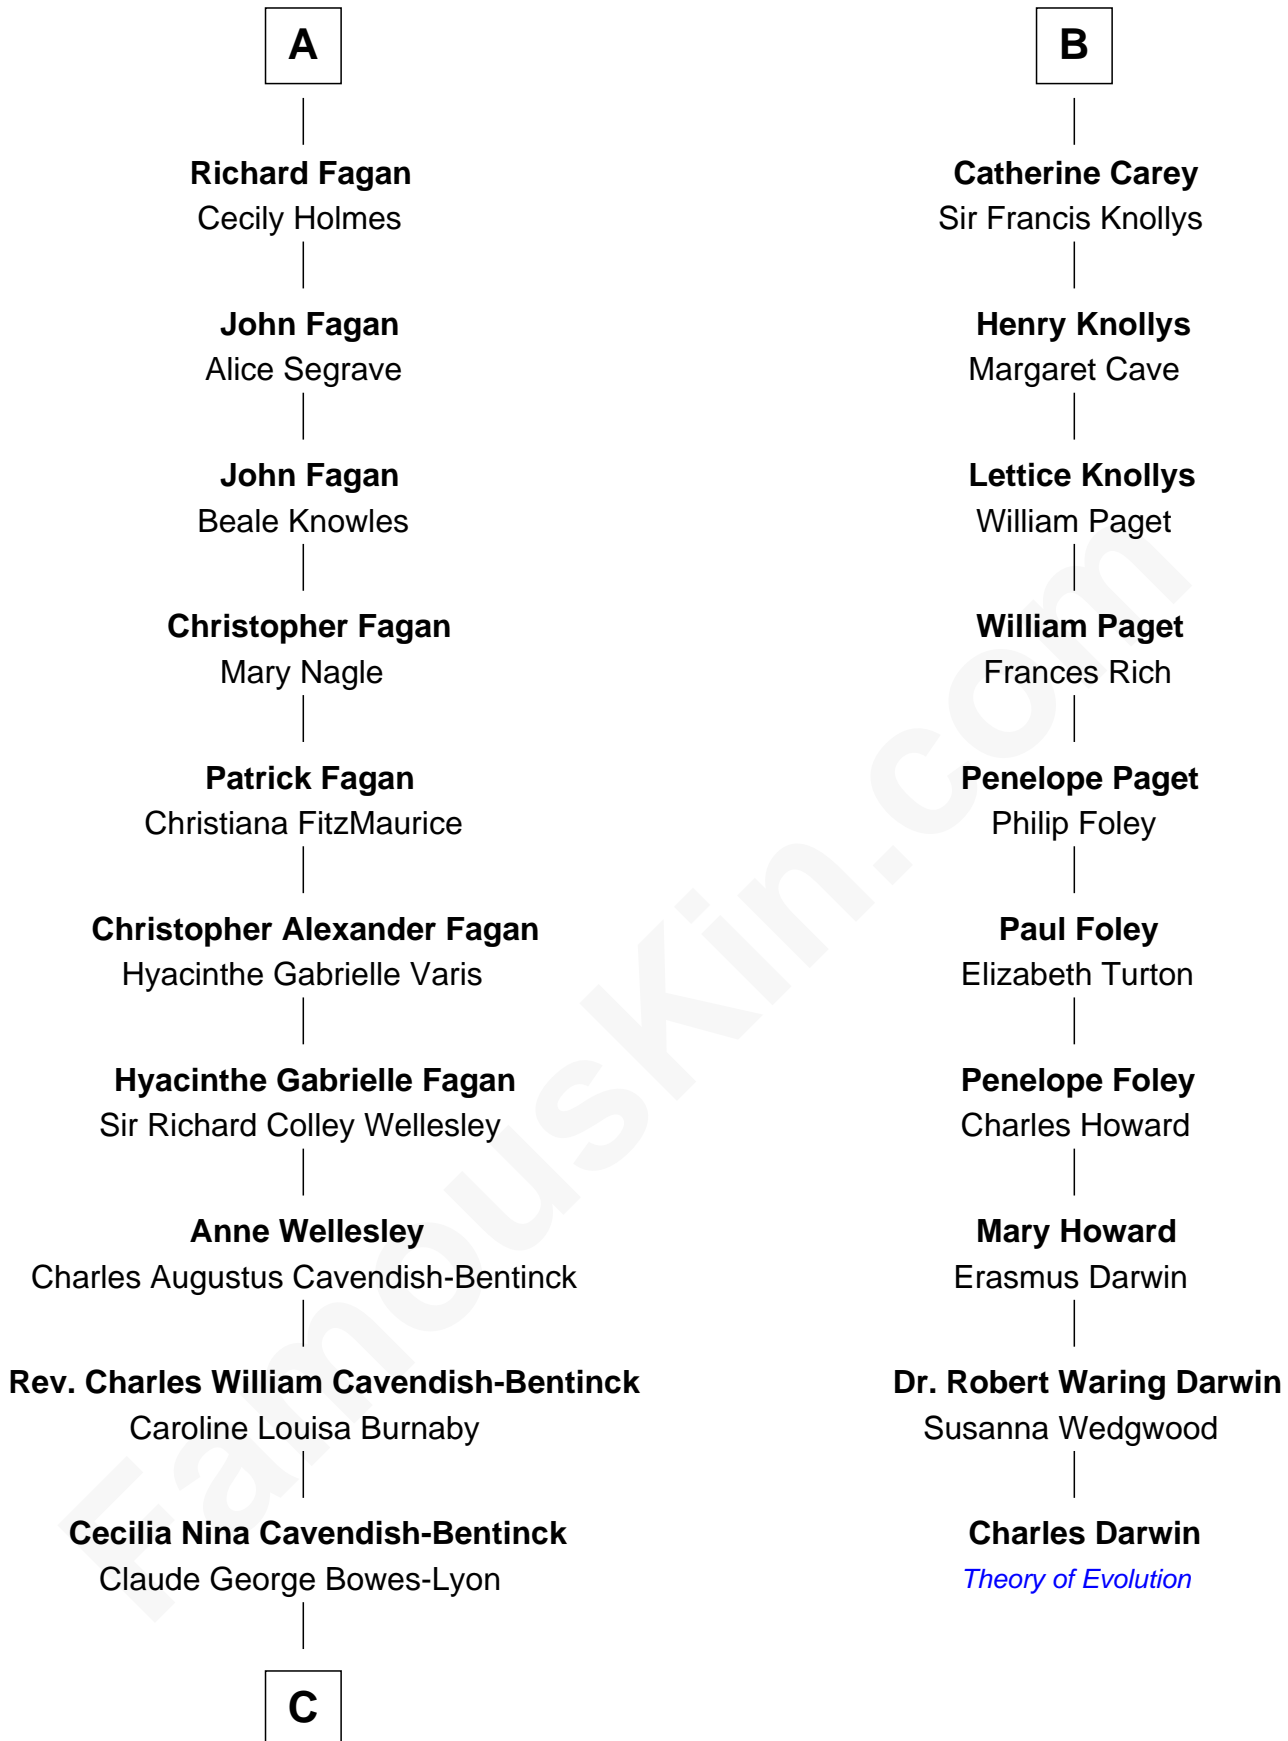

FamousKin.com Relationship Chart of

Prince Harry
Duke of Sussex

16th cousin 4 times removed of

Charles Darwin
Theory of Evolution

John de Mowbray
Joan of Lancaster

John de Mowbray
Elizabeth de Segrave

Eleanor de Mowbray
John de Welles

Eudo de Welles
Maud de Greystoke

Sir William de Welles
Anne Barnewall

Ismay de Welles
Thomas Nangle

John Nangle
Eleanor Dowdall

Amy Nangle
Thomas Fagan

A

John de Mowbray
Elizabeth de Segrave

Sir Thomas Mowbray
Elizabeth Fitzalan

Margaret Mowbray
Sir Robert Howard

Sir John Howard
Katherine Moleyns

Sir Thomas Howard
Elizabeth Tilney

Elizabeth Howard
Thomas Boleyn

Mary Boleyn
Sir William Carey

B

C

Elizabeth Bowes-Lyon

George VI, King of the United Kingdom

Elizabeth II, Queen of the United Kingdom

Prince Philip of Edinburgh

Charles III, King of the United Kingdom

Princess Diana Frances Spencer

Prince Harry

Duke of Sussex

FamousKin.com