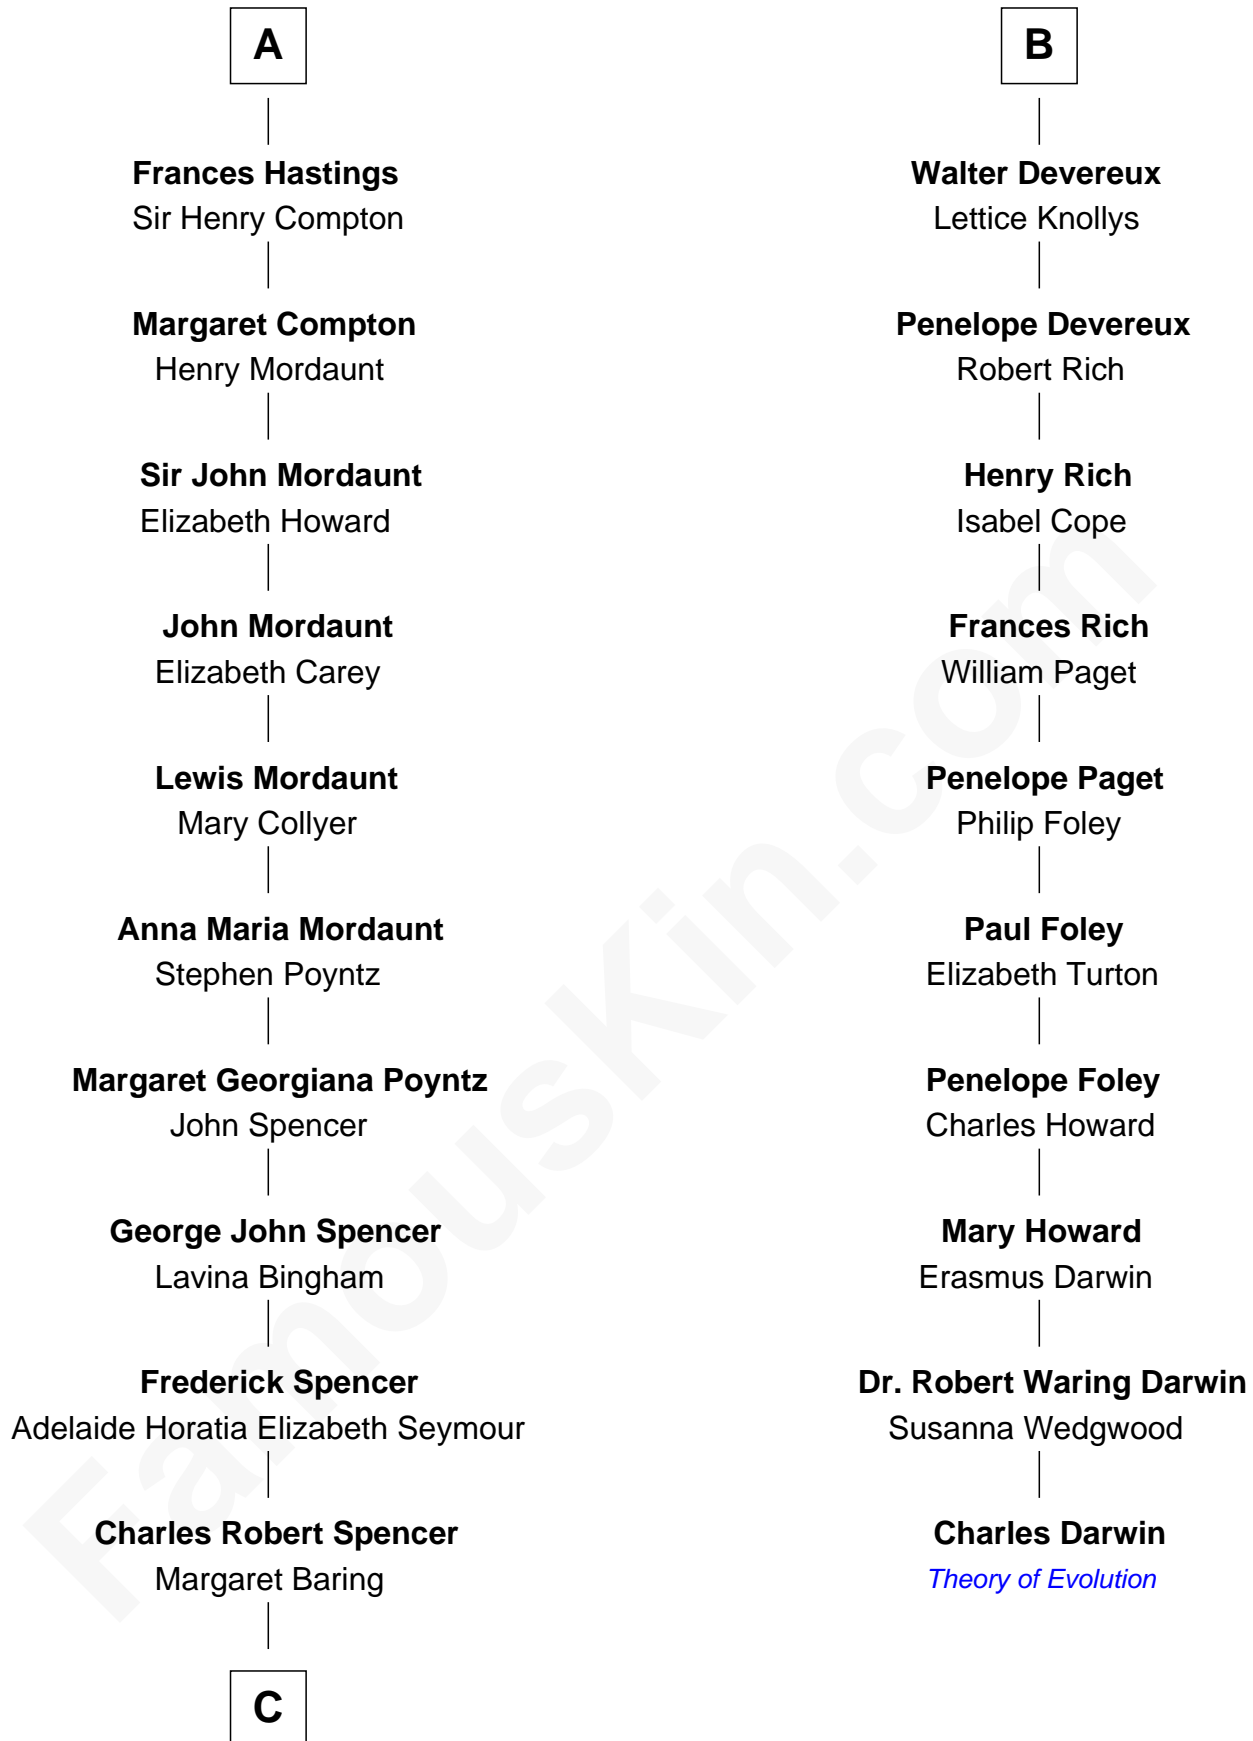

FamousKin.com Relationship Chart of

Prince Harry
Duke of Sussex

16th cousin 4 times removed of

Charles Darwin
Theory of Evolution

Sir John de Beaumont
Katherine de Everingham

C

—
Albert Edward John Spencer

Cynthia Elinor Beatrix Hamilton

—
Edward John Spencer

Frances Ruth Burke Roche

—
Princess Diana Frances Spencer

Charles III, King of the United Kingdom

—
Prince Harry

Duke of Sussex

FamousKin.com