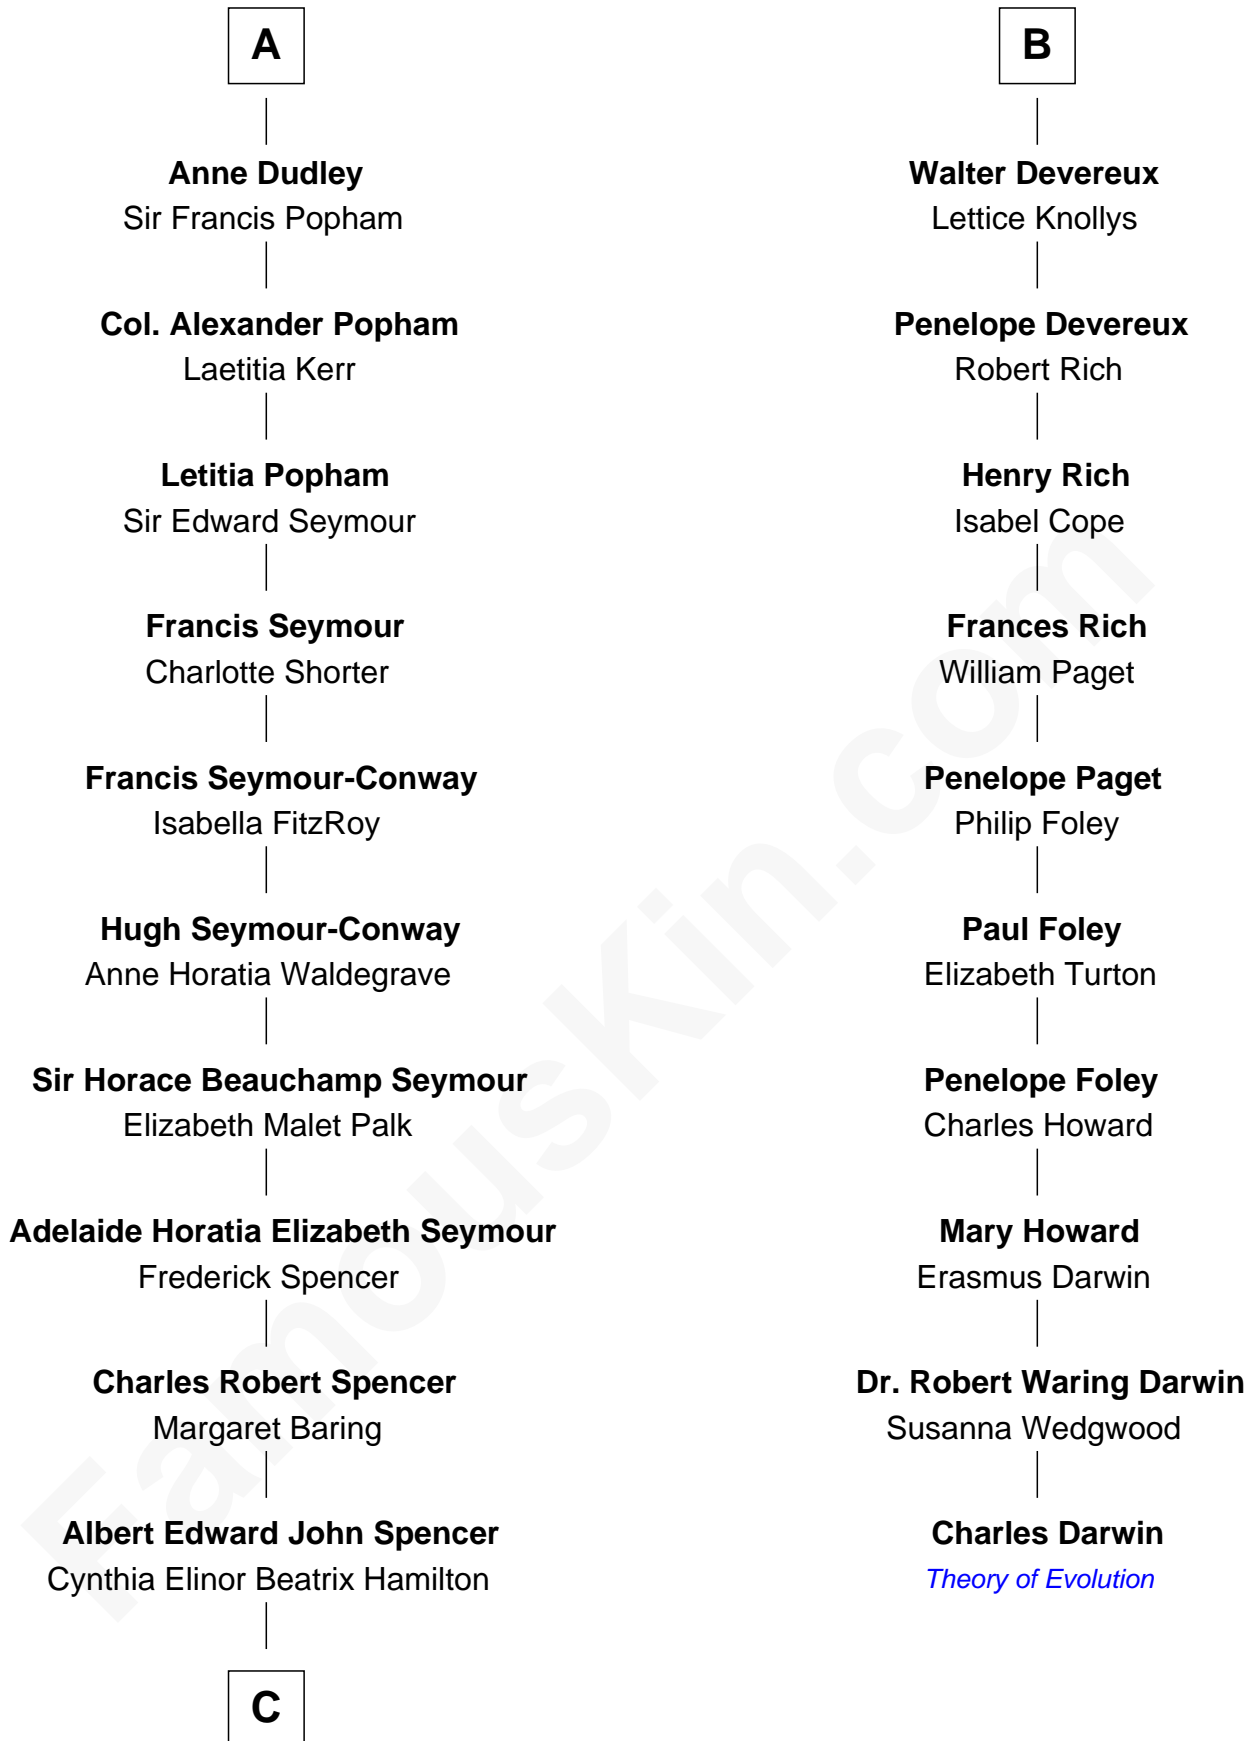

FamousKin.com Relationship Chart of

Prince Harry
Duke of Sussex

16th cousin 3 times removed of

Charles Darwin
Theory of Evolution

Lionel of Antwerp
Elizabeth de Burgh

Philippa Plantagenet
Edmund Mortimer

Elizabeth Mortimer
Sir Henry Percy

Sir Henry Percy
Eleanor Neville

Anne Percy
Sir Thomas Hungerford

Mary Hungerford
Sir Edward Hastings

Sir George Hastings
Anne Stafford

Dorothy Hastings
Sir Richard Devereux

B

C

Edward John Spencer
Frances Ruth Burke Roche