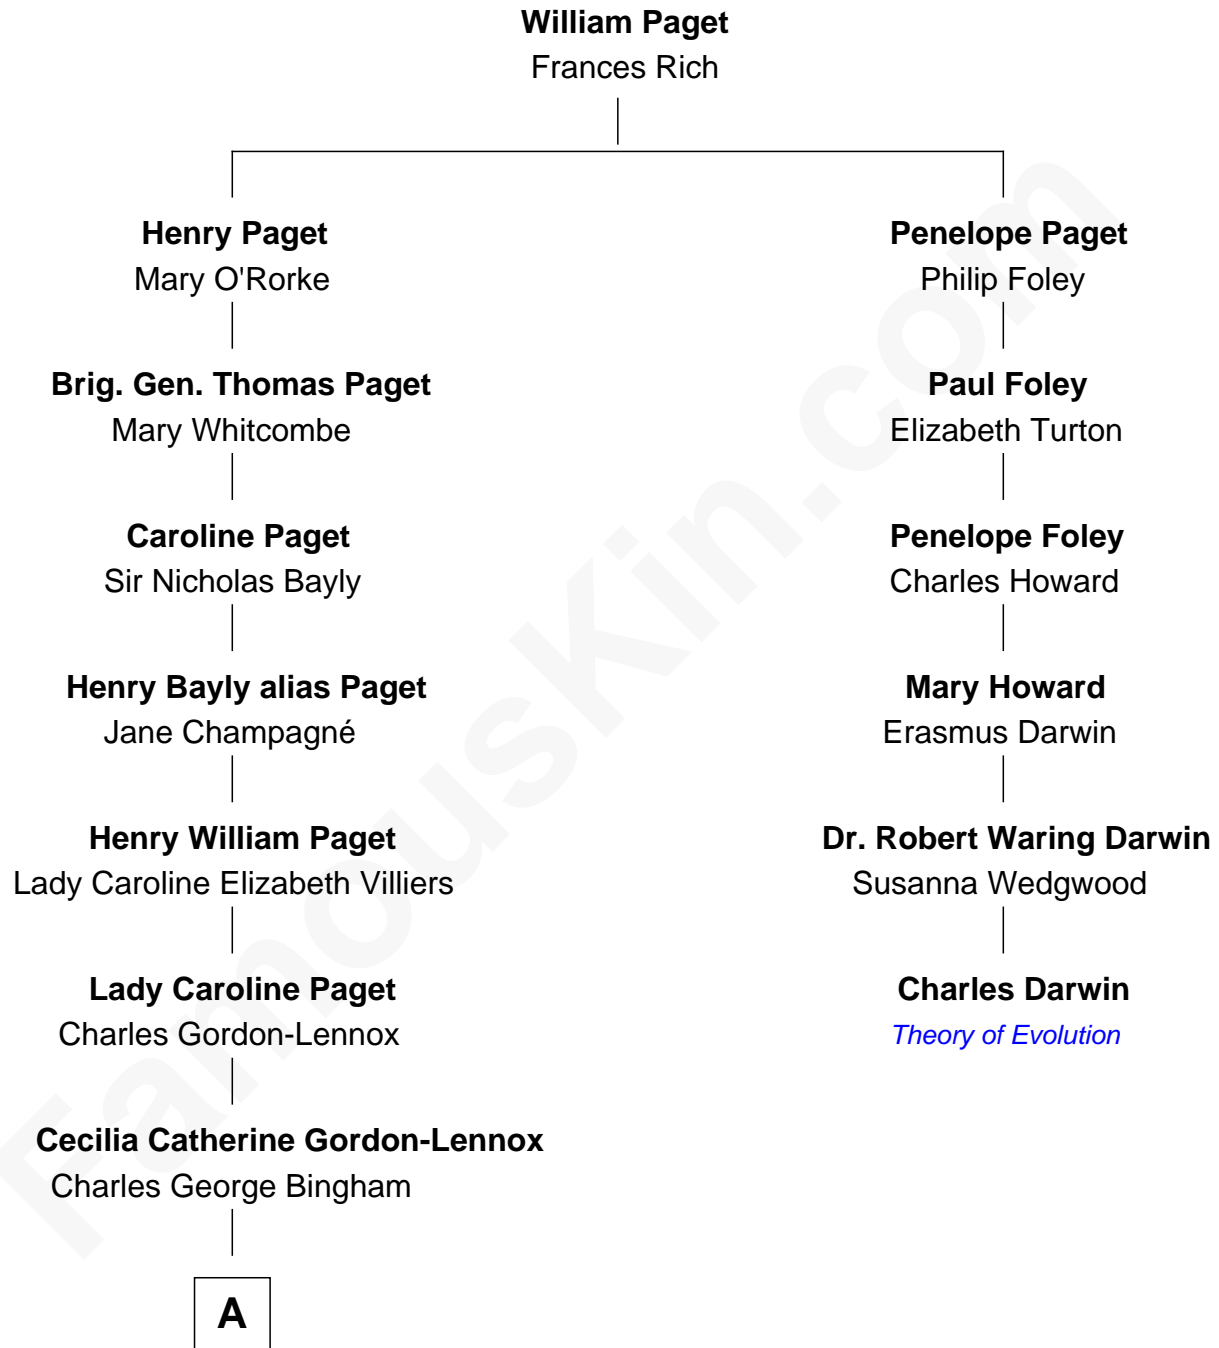

FamousKin.com Relationship Chart of

Prince Harry

Duke of Sussex

5th cousin 6 times removed of

Charles Darwin

Theory of Evolution

A

—
Rosalind Cecilia Caroline Bingham

James Albert Edward Hamilton

—
Cynthia Elinor Beatrix Hamilton

Albert Edward John Spencer

—
Edward John Spencer

Frances Ruth Burke Roche

—
Princess Diana Frances Spencer

Charles III, King of the United Kingdom