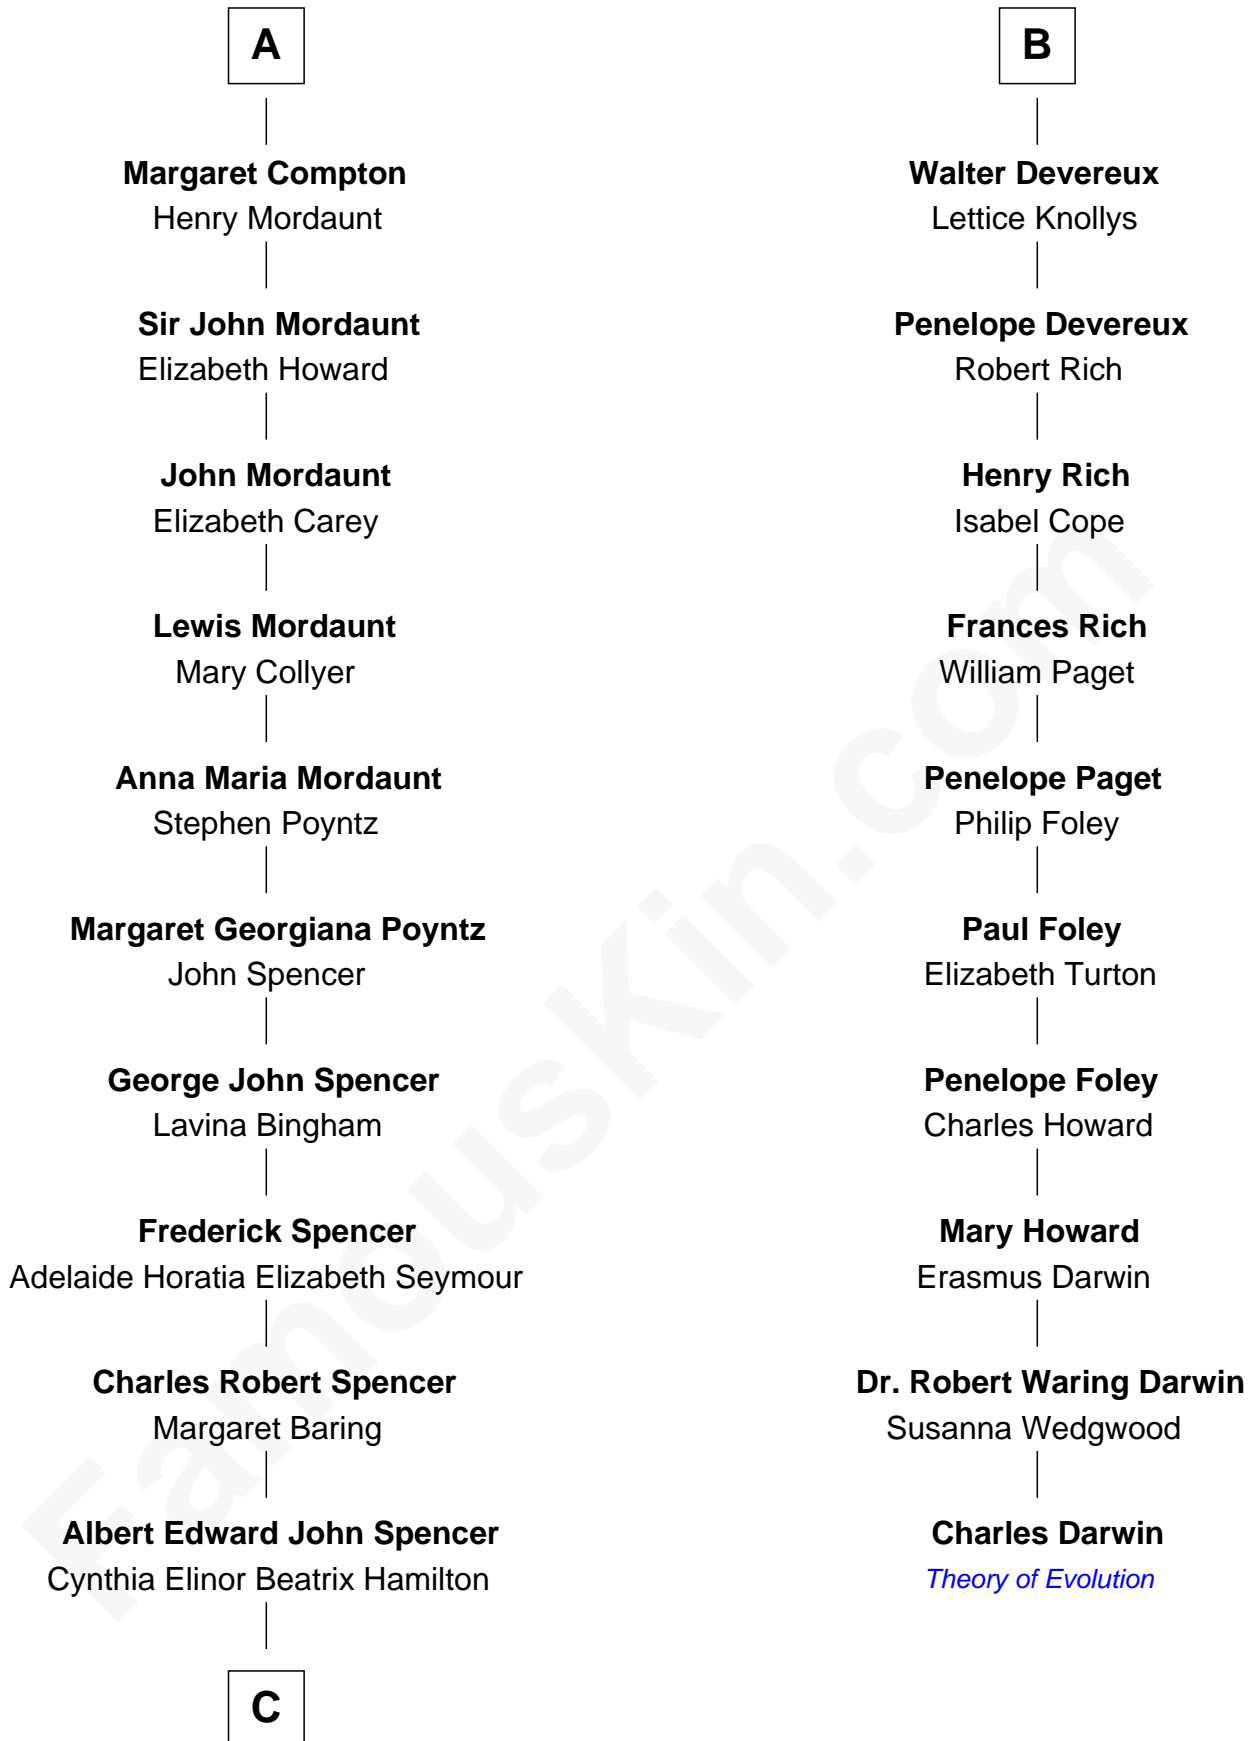

FamousKin.com Relationship Chart of

Prince Harry
Duke of Sussex

16th cousin 3 times removed of

Charles Darwin
Theory of Evolution

Sir Ralph de Neville
Alice de Audley

C

Edward John Spencer
Frances Ruth Burke Roche

Princess Diana Frances Spencer
Charles III, King of the United Kingdom

Prince Harry
Duke of Sussex

FamousKin.com