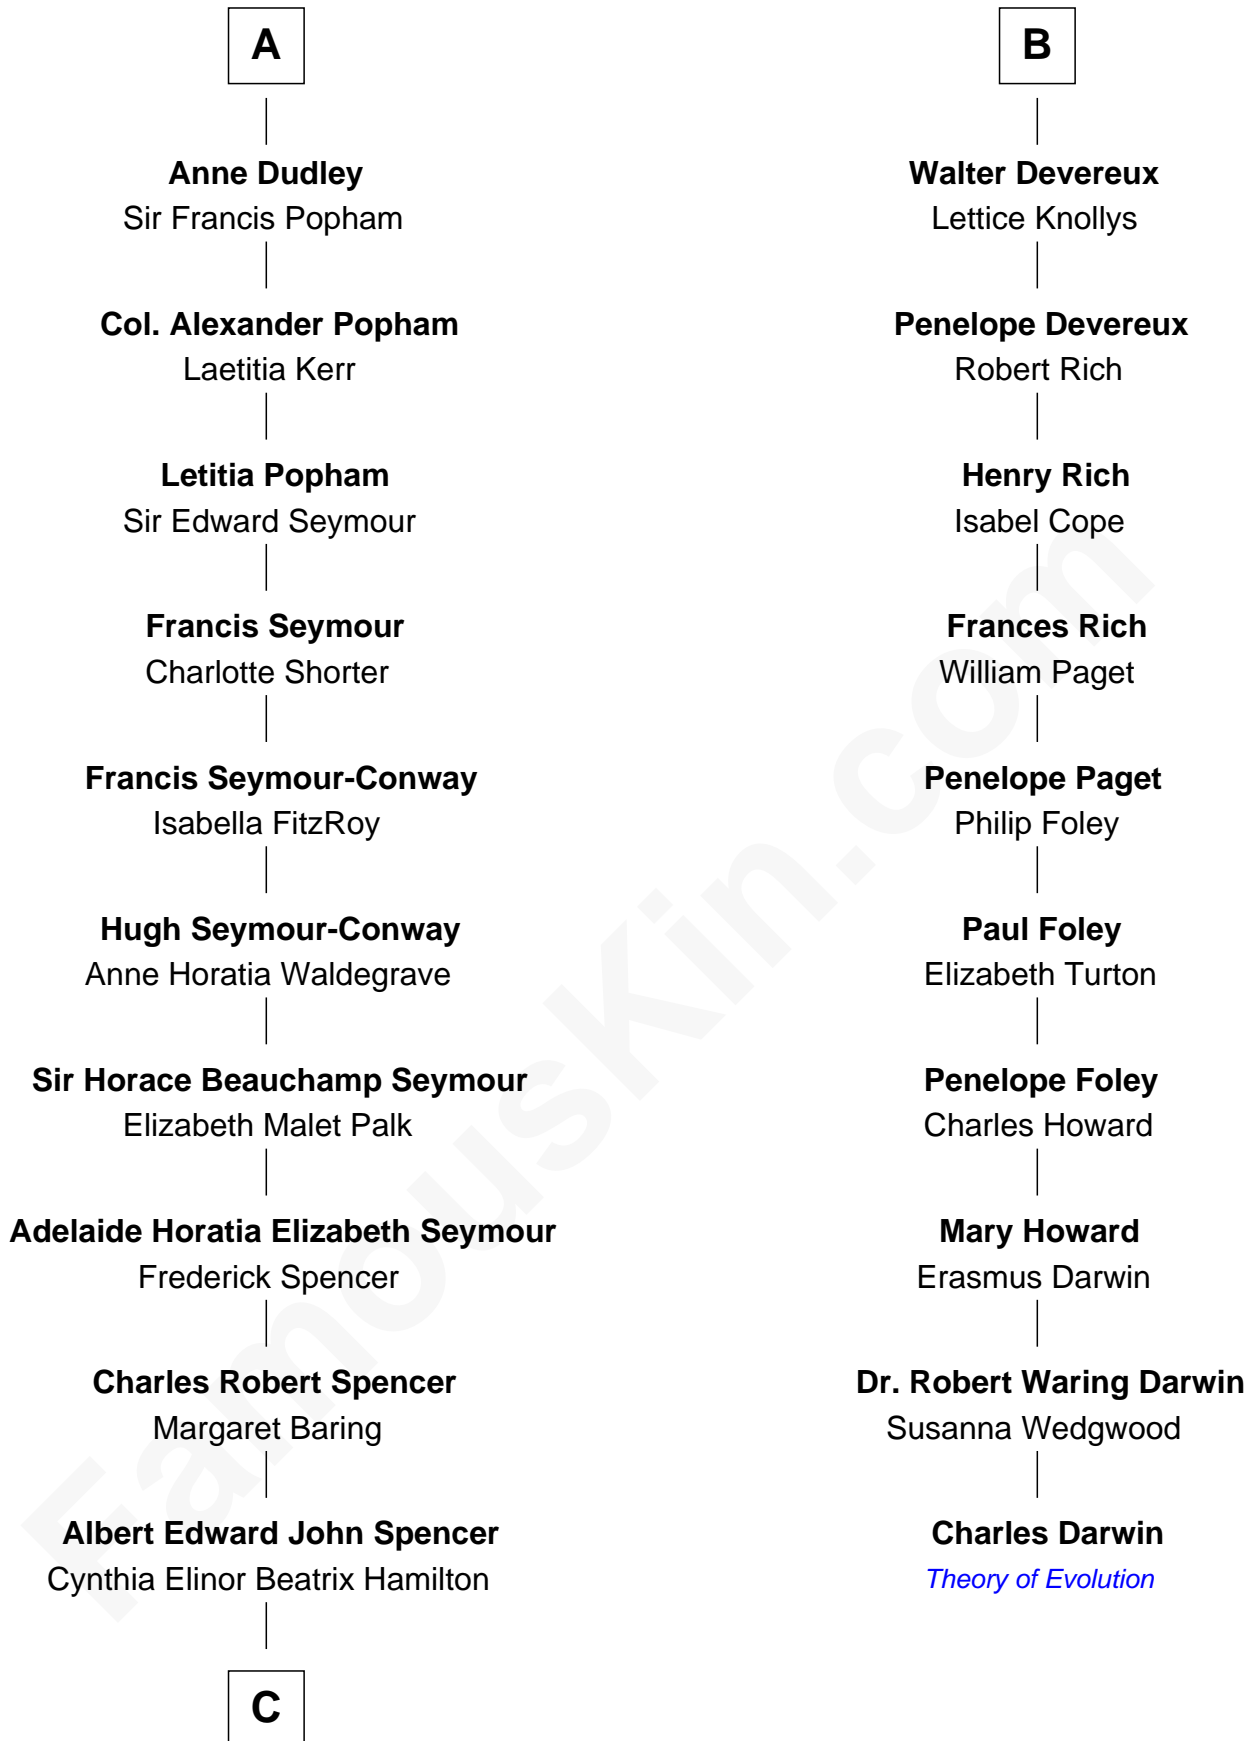

FamousKin.com Relationship Chart of

Prince Harry
Duke of Sussex

16th cousin 3 times removed of

Charles Darwin
Theory of Evolution

Henry de Percy
Mary Plantagenet

Sir Henry Percy
Margaret de Neville

Sir Henry Percy
Elizabeth Mortimer

Sir Henry Percy
Eleanor Neville

Anne Percy
Sir Thomas Hungerford

Mary Hungerford
Sir Edward Hastings

Sir George Hastings
Anne Stafford

Dorothy Hastings
Sir Richard Devereux

B

C

Edward John Spencer
Frances Ruth Burke Roche