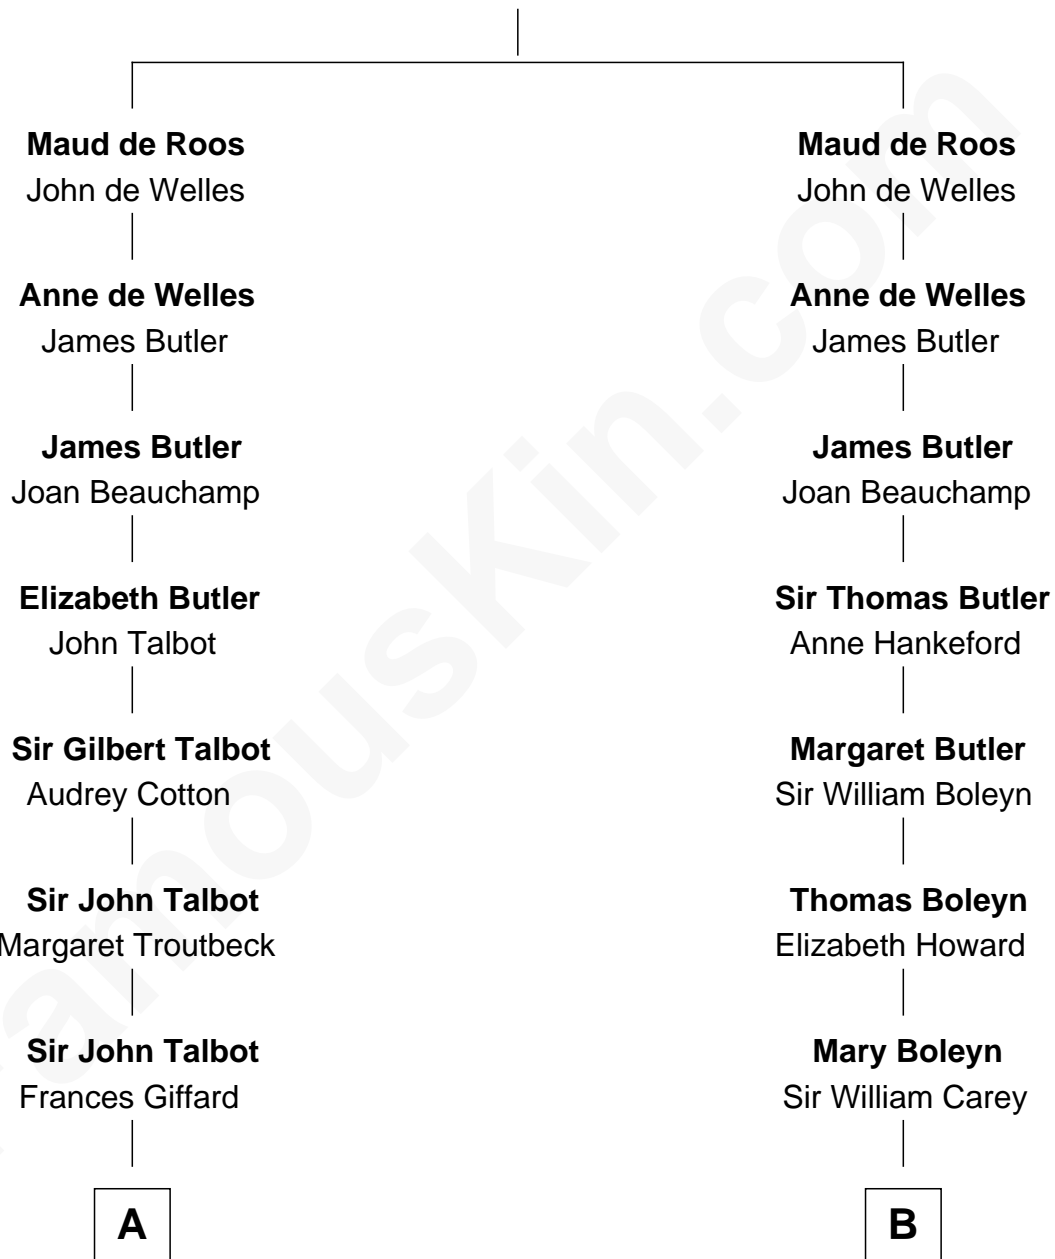

FamousKin.com Relationship Chart of

Prince Harry
Duke of Sussex

16th cousin 4 times removed of

Charles Darwin
Theory of Evolution

Sir William de Ros
Margery de Badlesmere

C

Elizabeth Bowes-Lyon

George VI, King of the United Kingdom

Elizabeth II, Queen of the United Kingdom

Prince Philip of Edinburgh

Charles III, King of the United Kingdom

Princess Diana Frances Spencer

Prince Harry

Duke of Sussex

FamousKin.com