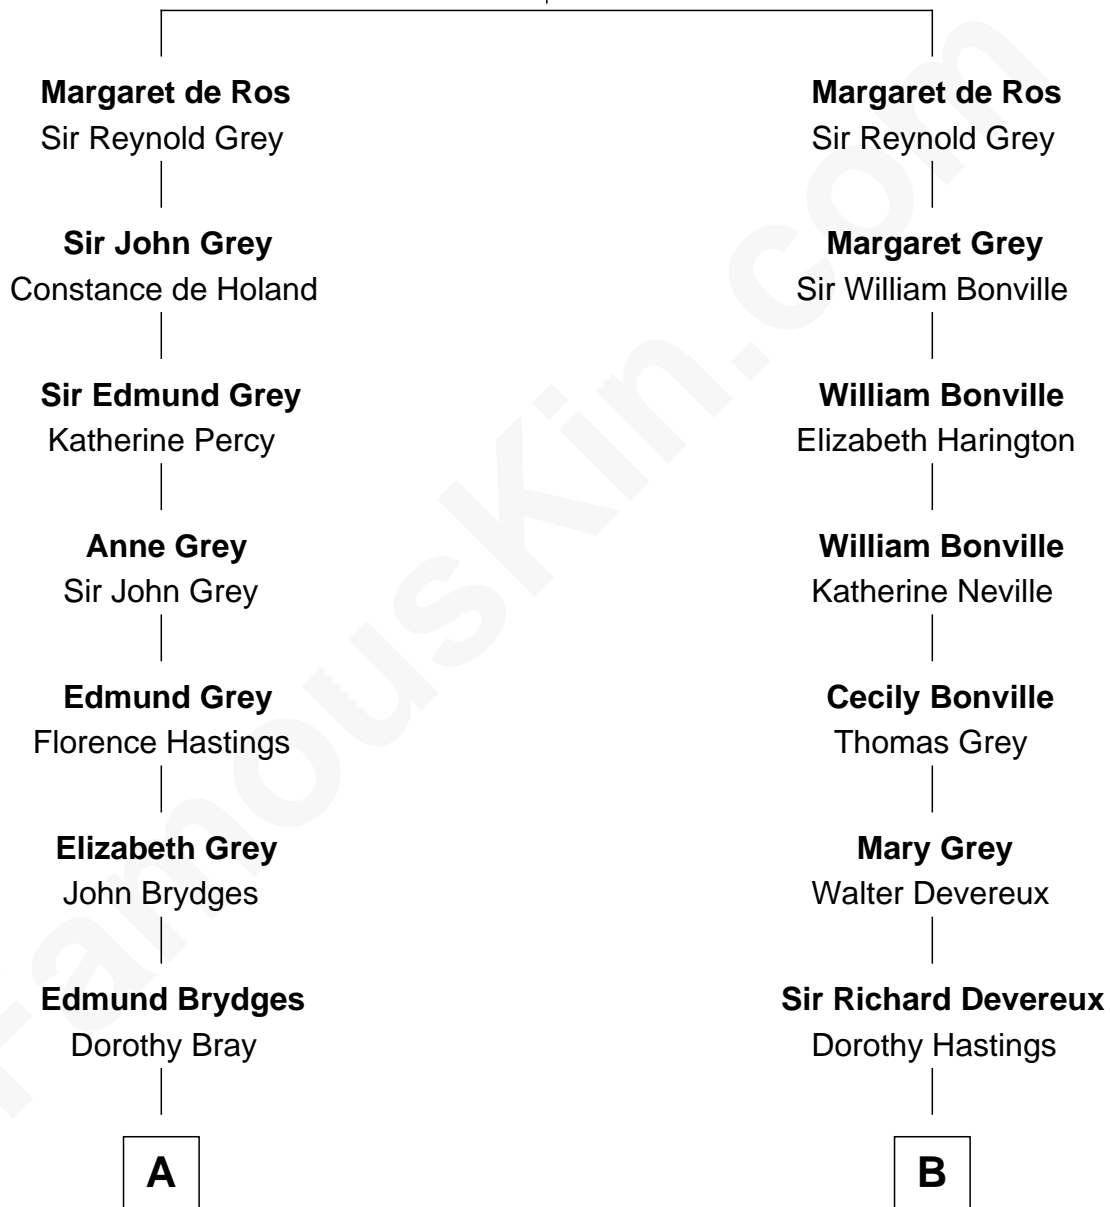

FamousKin.com Relationship Chart of

Prince Harry
Duke of Sussex

16th cousin 4 times removed of

Charles Darwin
Theory of Evolution

Thomas de Ros
Beatrice de Stafford

C

—
Albert Edward John Spencer

Cynthia Elinor Beatrix Hamilton

—
Edward John Spencer

Frances Ruth Burke Roche

—
Princess Diana Frances Spencer

Charles III, King of the United Kingdom

—
Prince Harry

Duke of Sussex

FamousKin.com