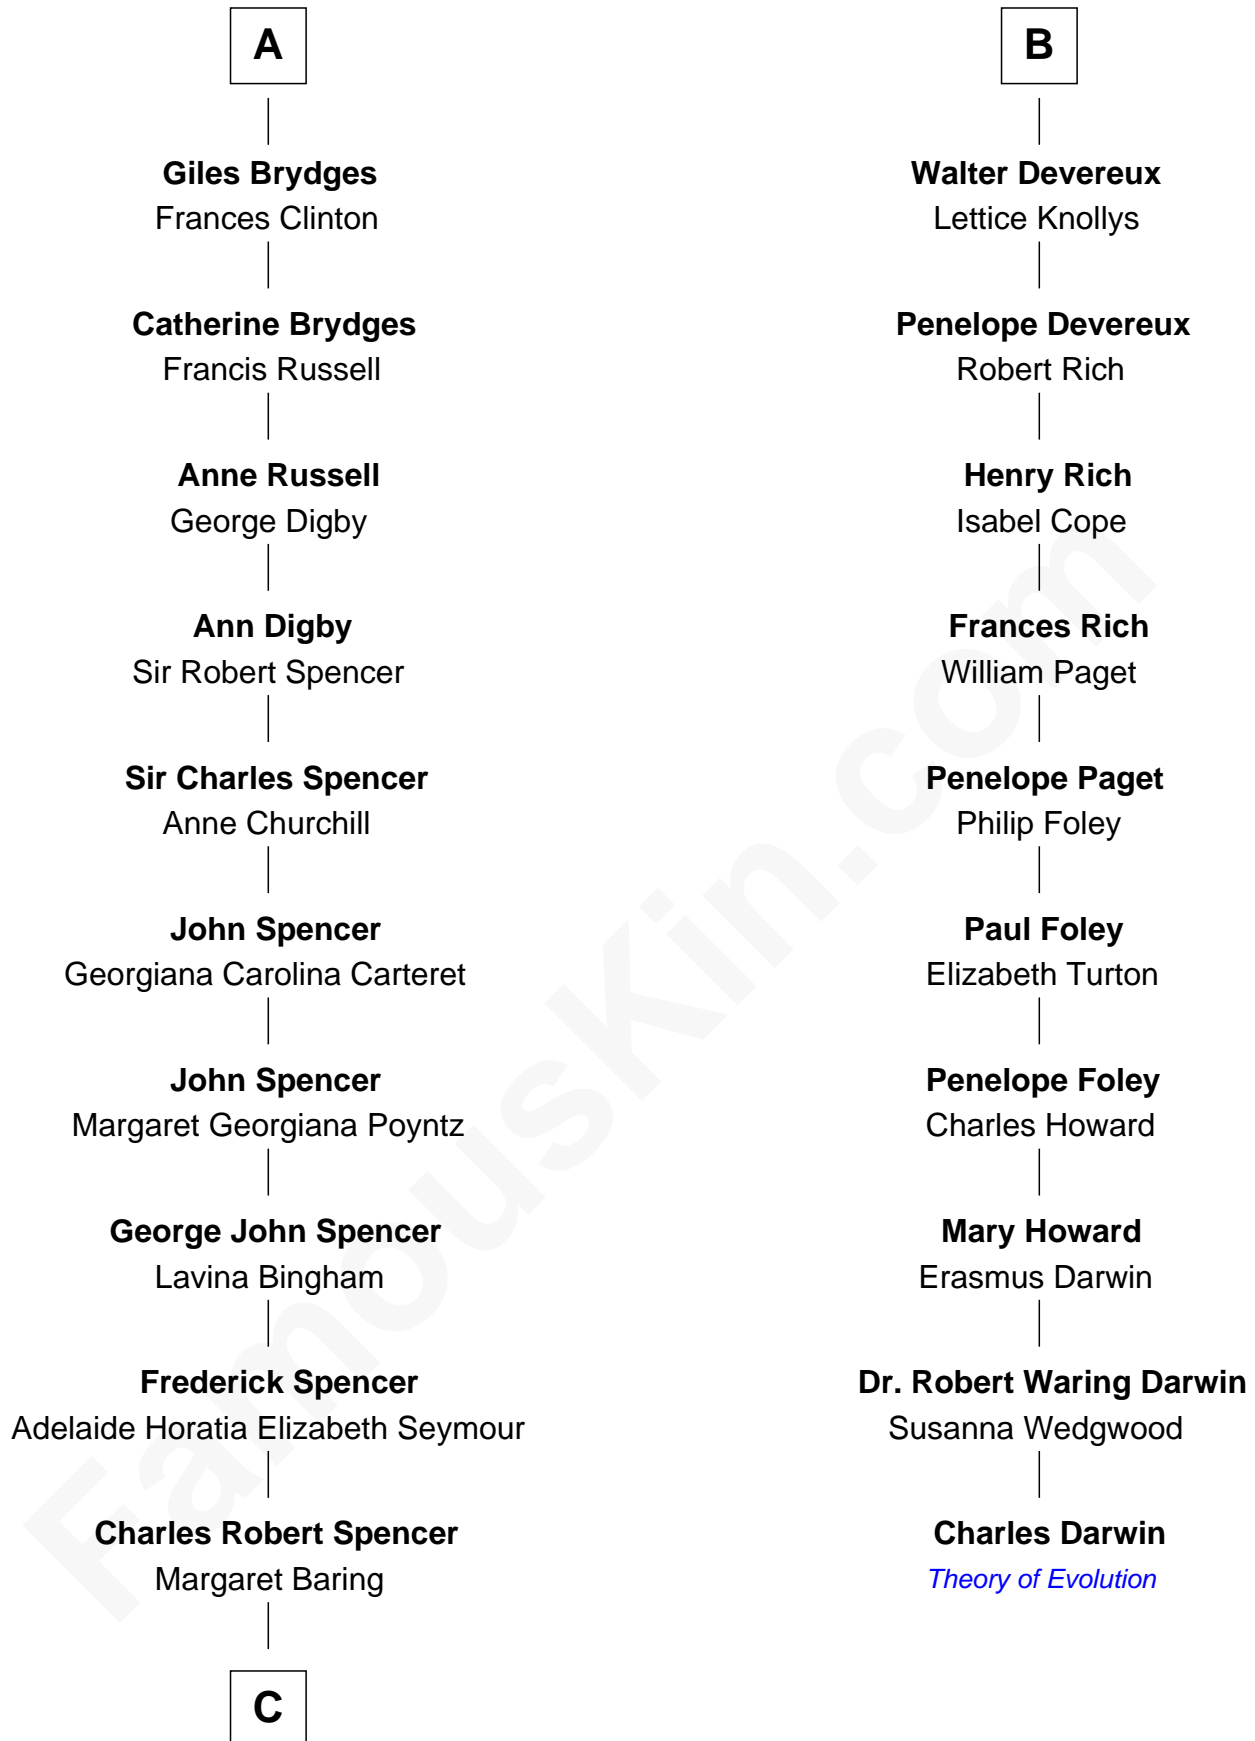

FamousKin.com Relationship Chart of

Prince Harry
Duke of Sussex

16th cousin 4 times removed of

Charles Darwin
Theory of Evolution

Thomas de Ros
Beatrice de Stafford

C

—
Albert Edward John Spencer

Cynthia Elinor Beatrix Hamilton

—
Edward John Spencer

Frances Ruth Burke Roche

—
Princess Diana Frances Spencer

Charles III, King of the United Kingdom

—
Prince Harry

Duke of Sussex

FamousKin.com