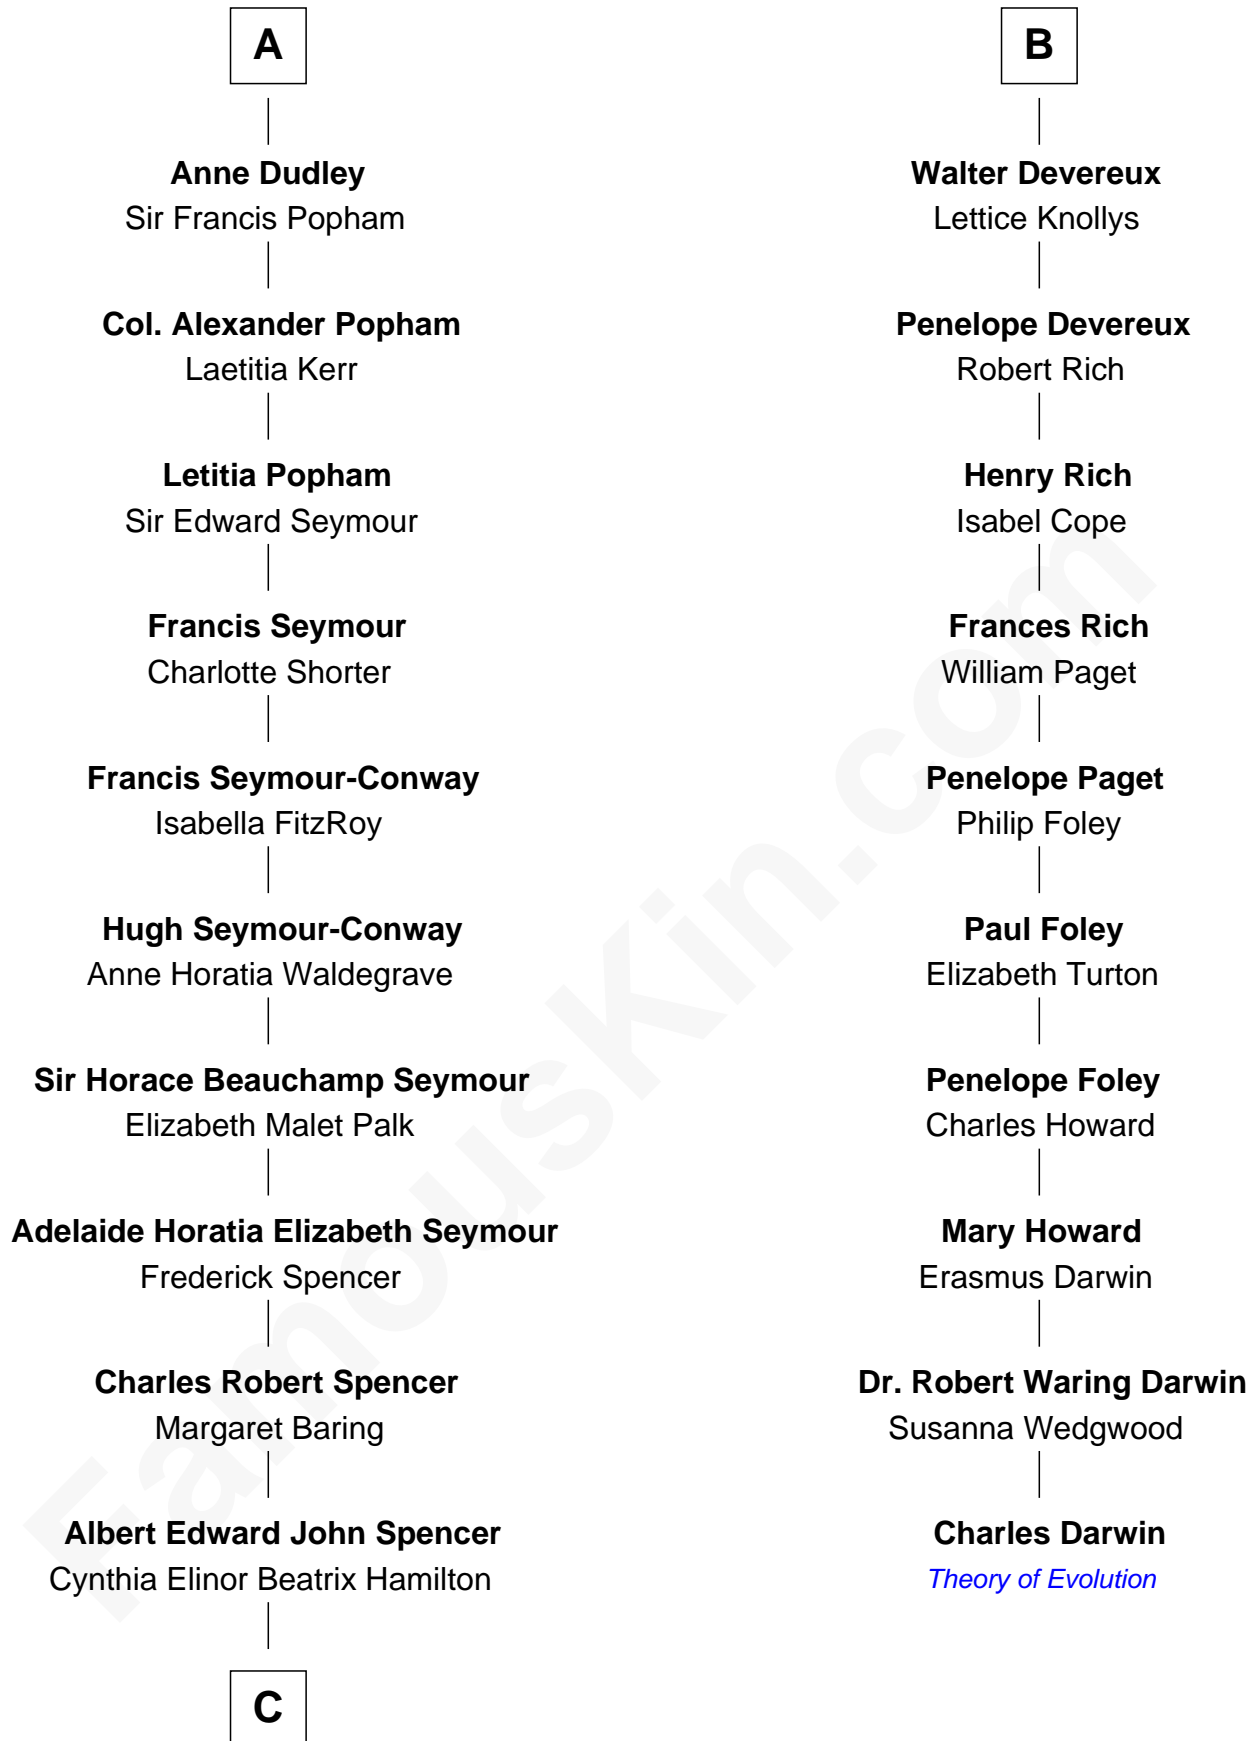

# FamousKin.com Relationship Chart of

**Prince Harry**  
*Duke of Sussex*

16th cousin 3 times removed of

**Charles Darwin**  
*Theory of Evolution*

**Sir Roger de Mortimer**  
Philippa de Montagu

**Edmund Mortimer**  
Philippa Plantagenet

**Elizabeth Mortimer**  
Sir Henry Percy

**Elizabeth Percy**  
Sir John Clifford

**Thomas Clifford**  
Joan Dacre

**Matilda Clifford**  
Sir Edmund Sutton

**Thomas Dudley**  
Grace Threlkeld

**John Dudley**  
Elizabeth Gardiner

**A**

**Edmund Mortimer**  
Philippa Plantagenet

**Elizabeth Mortimer**  
Sir Henry Percy

**Sir Henry Percy**  
Eleanor Neville

**Anne Percy**  
Sir Thomas Hungerford

**Mary Hungerford**  
Sir Edward Hastings

**Sir George Hastings**  
Anne Stafford

**Dorothy Hastings**  
Sir Richard Devereux

**B**

**C**

**Edward John Spencer**  
Frances Ruth Burke Roche

**Princess Diana Frances Spencer**  
Charles III, King of the United Kingdom