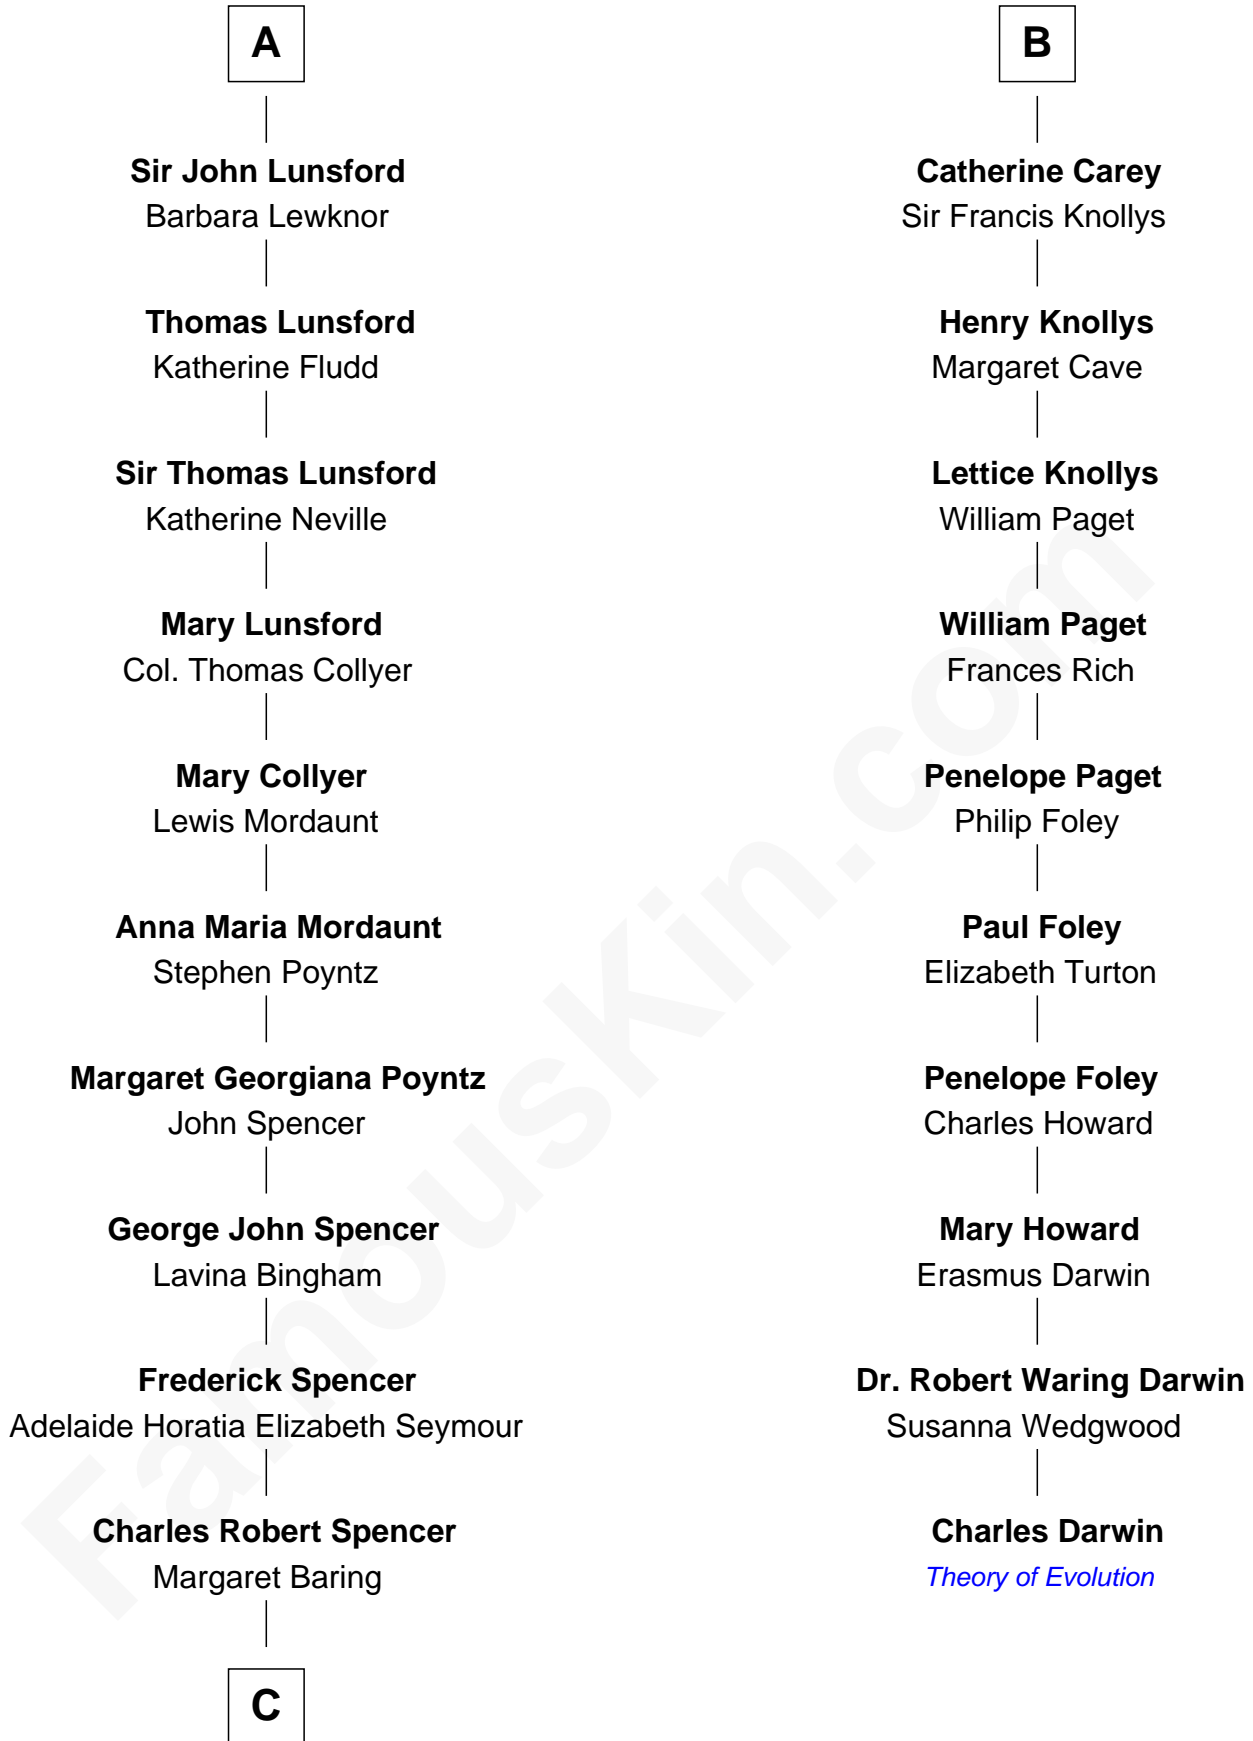

FamousKin.com Relationship Chart of

Prince Harry
Duke of Sussex

16th cousin 4 times removed of

Charles Darwin
Theory of Evolution

Sir Thomas de St. Omer

C

Albert Edward John Spencer

Cynthia Elinor Beatrix Hamilton

Edward John Spencer

Frances Ruth Burke Roche

Princess Diana Frances Spencer

Charles III, King of the United Kingdom

Prince Harry

Duke of Sussex

FamousKin.com