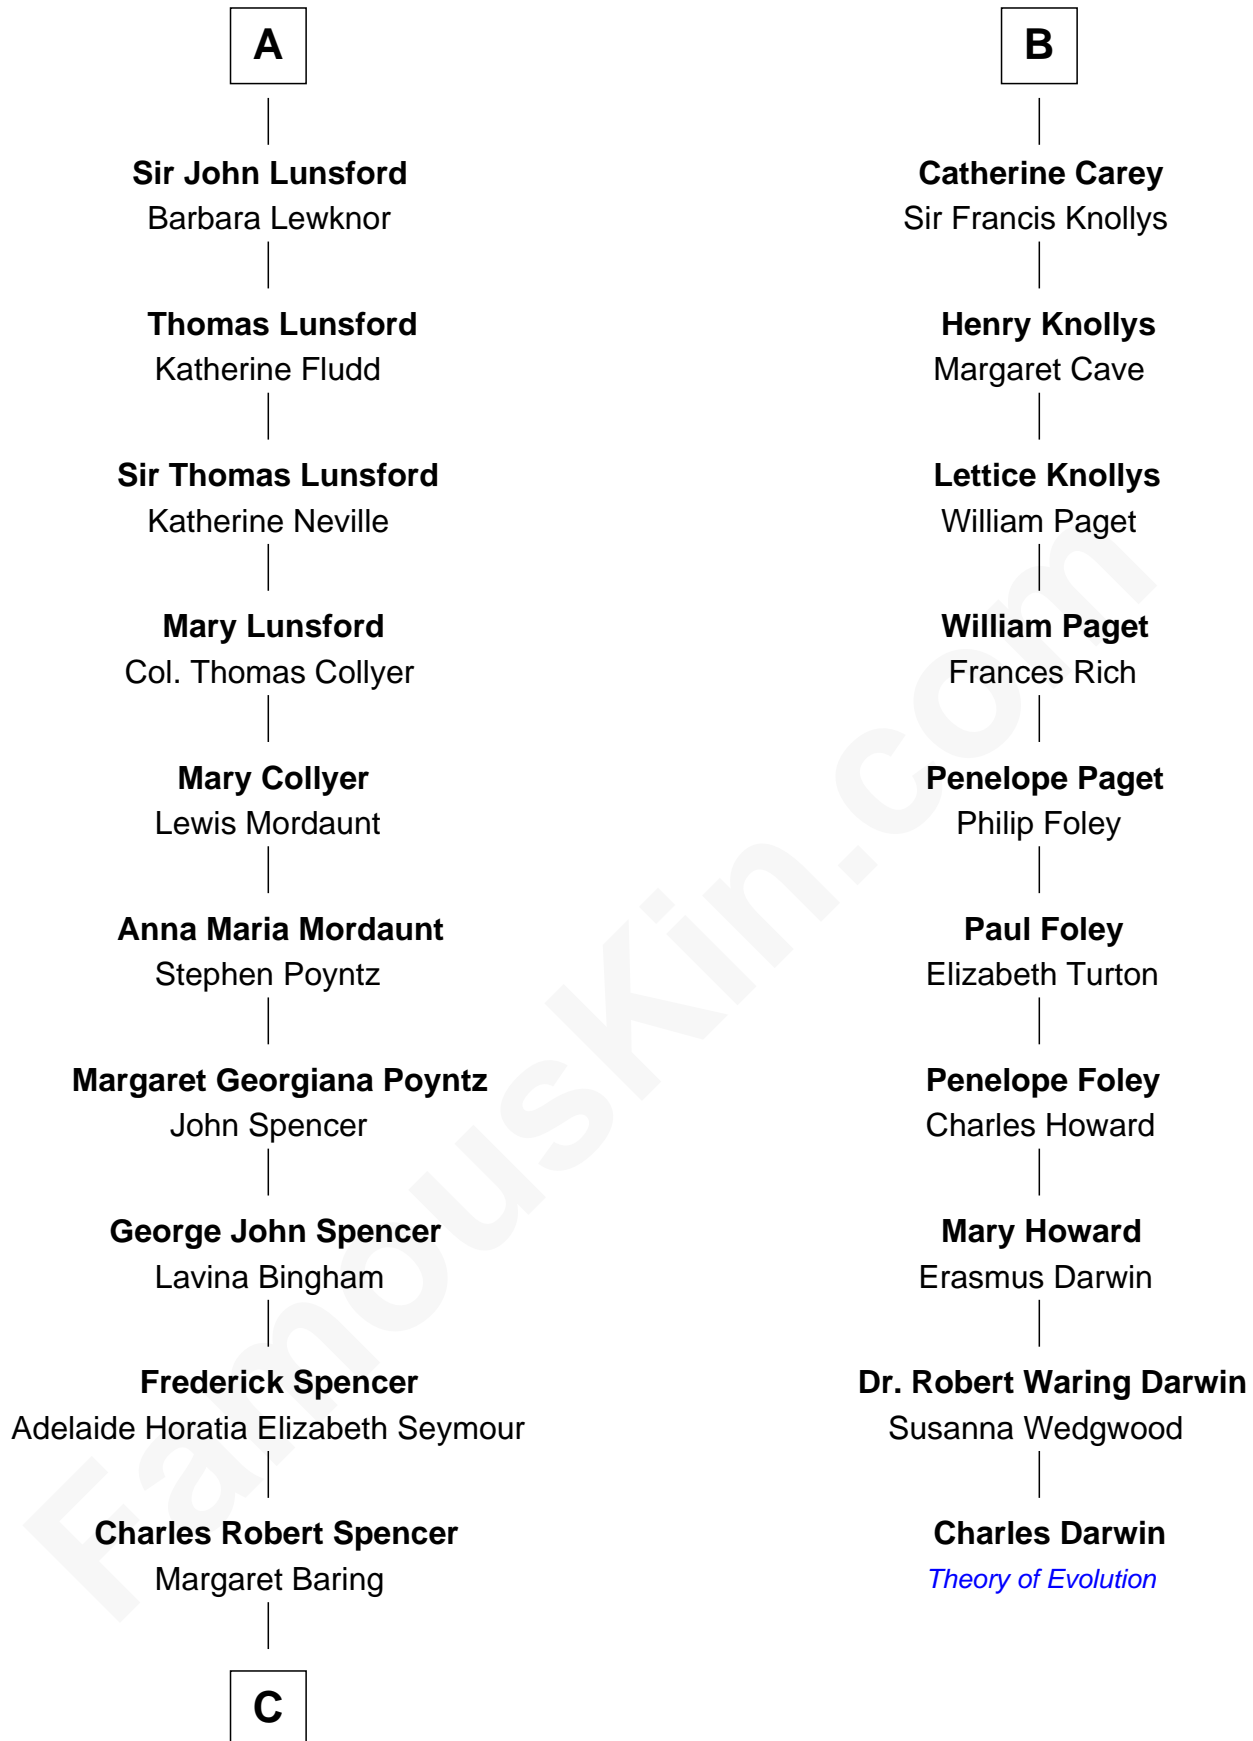

FamousKin.com Relationship Chart of

Prince Harry
Duke of Sussex

16th cousin 4 times removed of

Charles Darwin
Theory of Evolution

Sir Richard de Walkfare

C

Albert Edward John Spencer

Cynthia Elinor Beatrix Hamilton

Edward John Spencer

Frances Ruth Burke Roche

Princess Diana Frances Spencer

Charles III, King of the United Kingdom

Prince Harry

Duke of Sussex

FamousKin.com