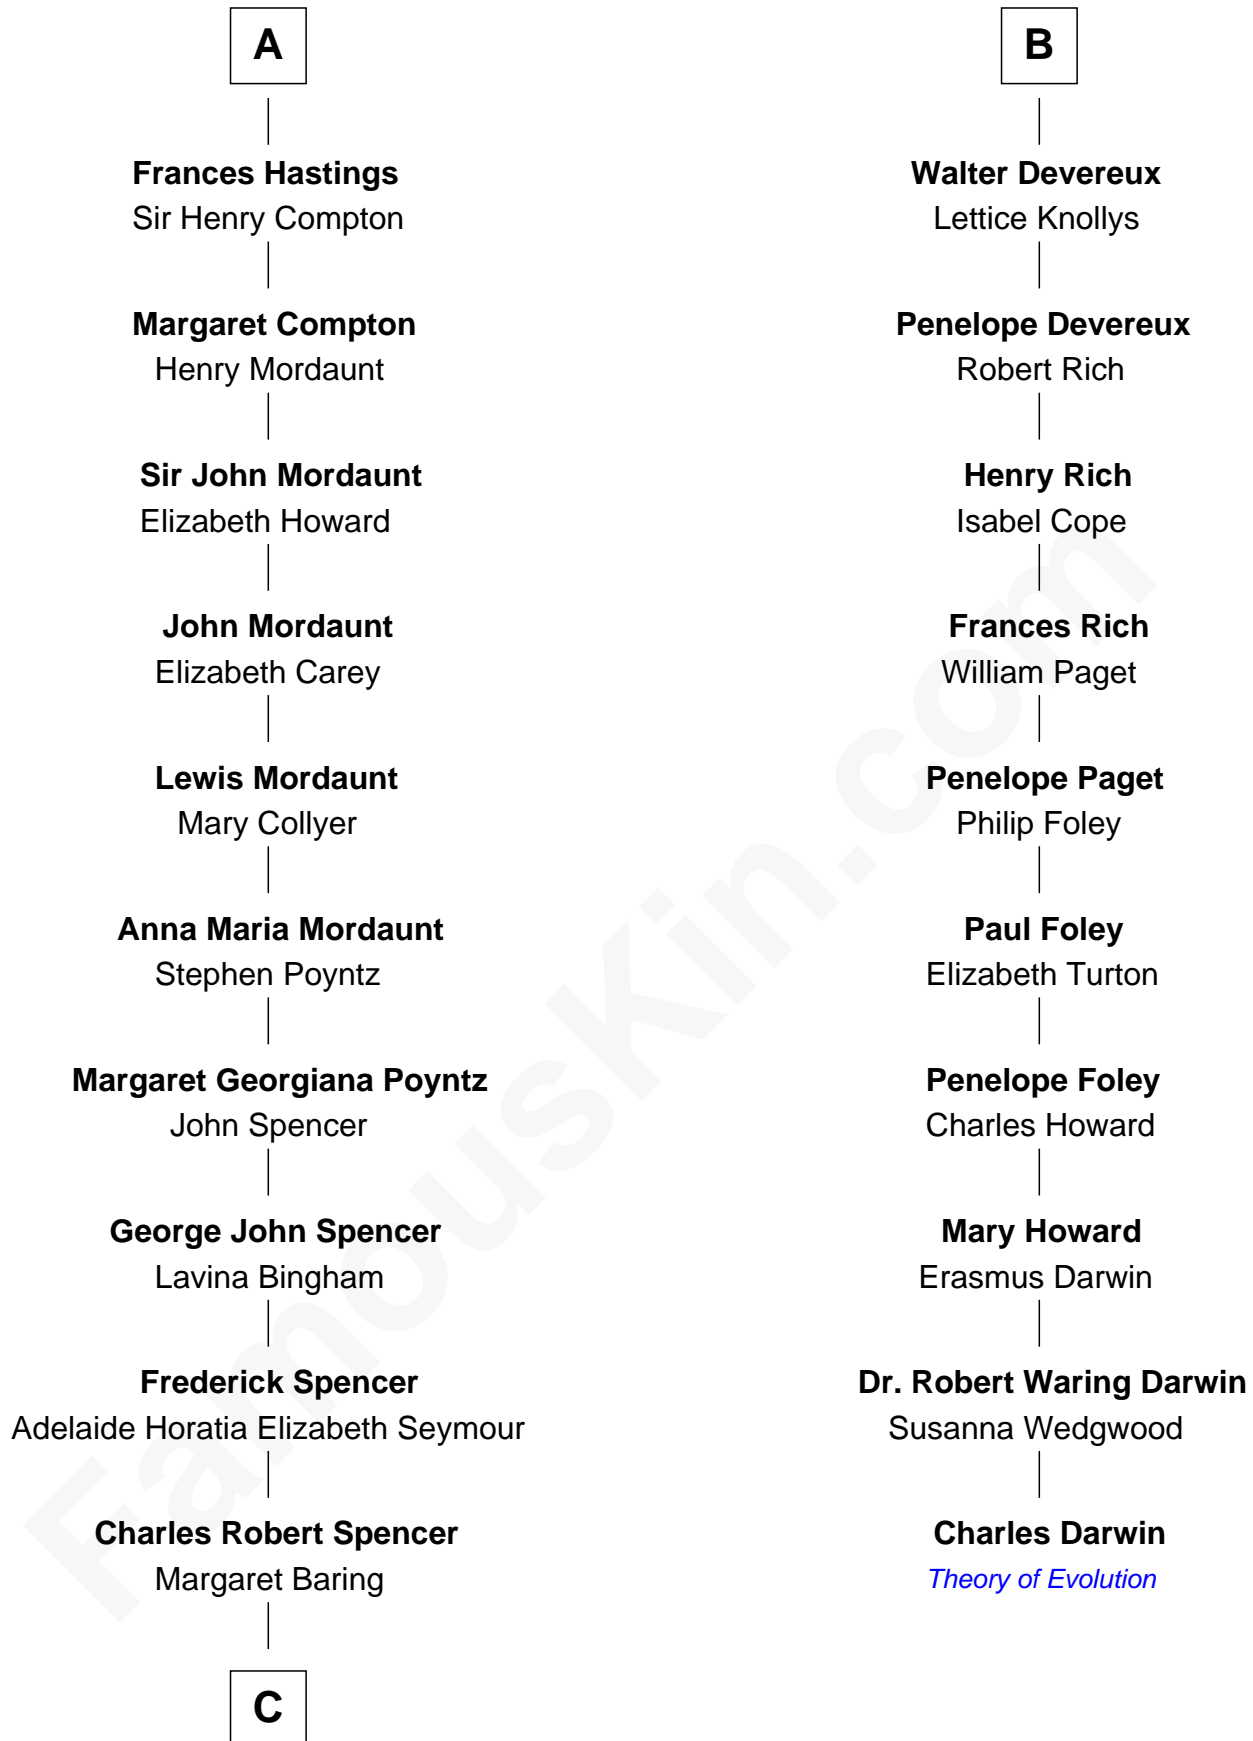

FamousKin.com Relationship Chart of

Prince Harry
Duke of Sussex

16th cousin 4 times removed of

Charles Darwin
Theory of Evolution

Katherine FitzAlan
Sir John Grey

C

—
Albert Edward John Spencer

Cynthia Elinor Beatrix Hamilton

—
Edward John Spencer

Frances Ruth Burke Roche

—
Princess Diana Frances Spencer

Charles III, King of the United Kingdom

—
Prince Harry

Duke of Sussex

FamousKin.com