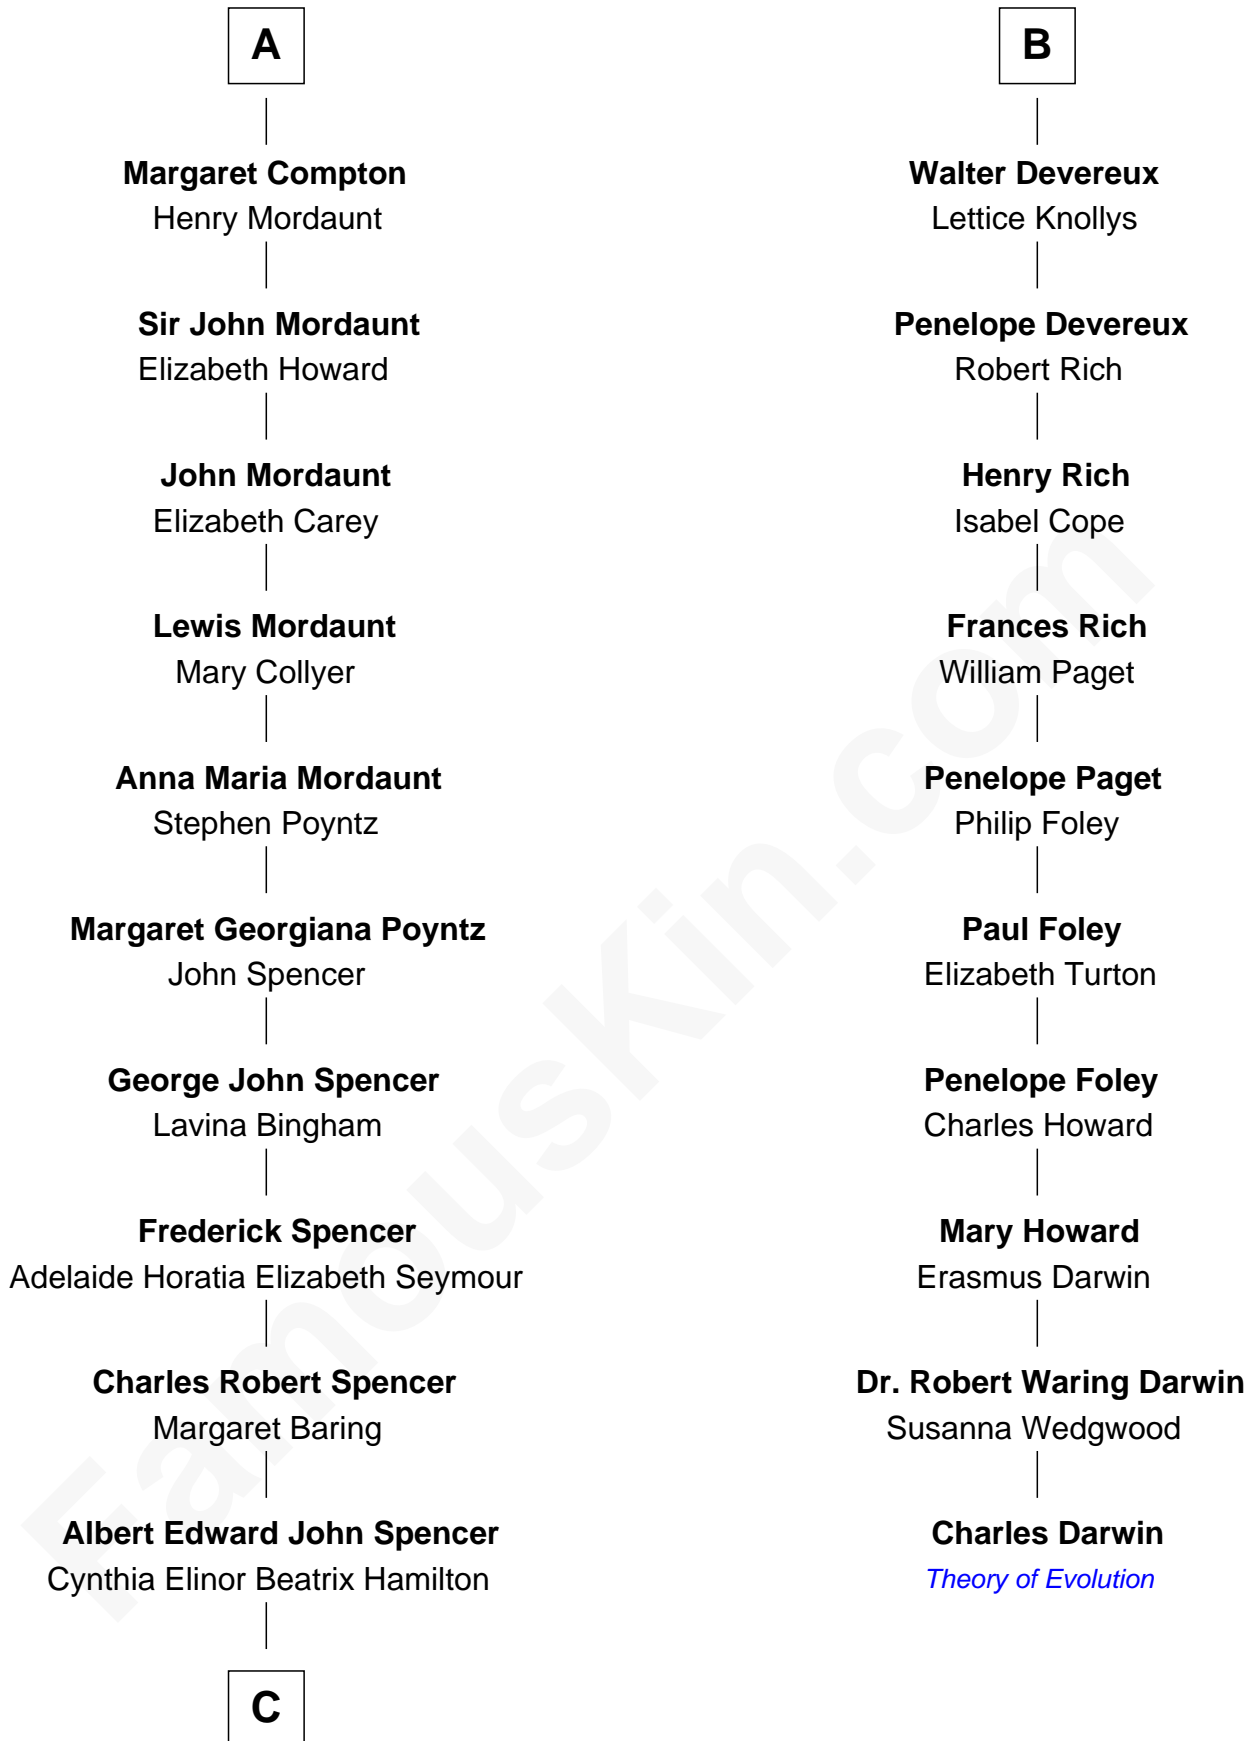

FamousKin.com Relationship Chart of

Prince Harry

Duke of Sussex

16th cousin 3 times removed of

Charles Darwin

Theory of Evolution

Sir Henry de Percy

Idoine de Clifford

C

Edward John Spencer
Frances Ruth Burke Roche

Princess Diana Frances Spencer
Charles III, King of the United Kingdom

Prince Harry
Duke of Sussex

FamousKin.com