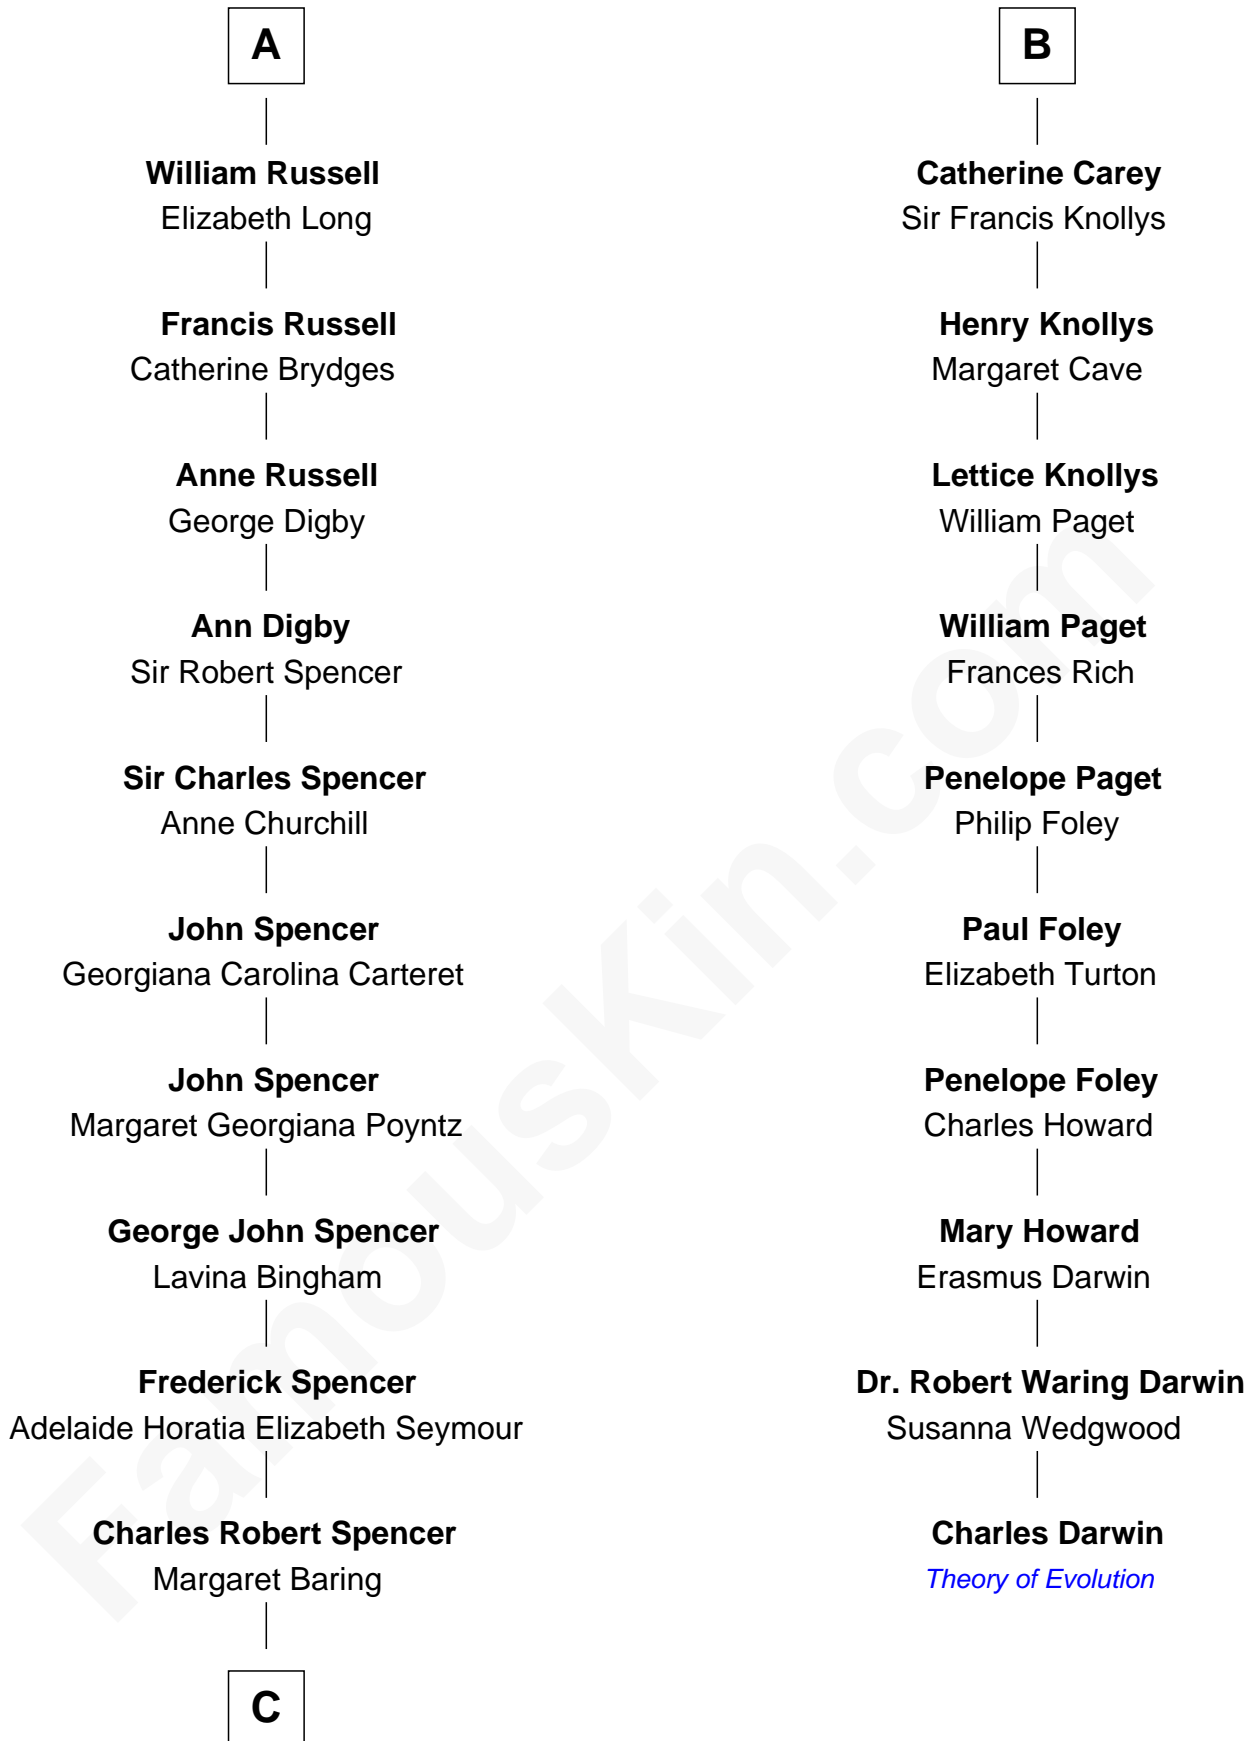

FamousKin.com Relationship Chart of

Prince Harry
Duke of Sussex

16th cousin 4 times removed of

Charles Darwin
Theory of Evolution

William Mylde

C

—
Albert Edward John Spencer

Cynthia Elinor Beatrix Hamilton

—
Edward John Spencer

Frances Ruth Burke Roche

—
Princess Diana Frances Spencer

Charles III, King of the United Kingdom

—
Prince Harry

Duke of Sussex

FamousKin.com